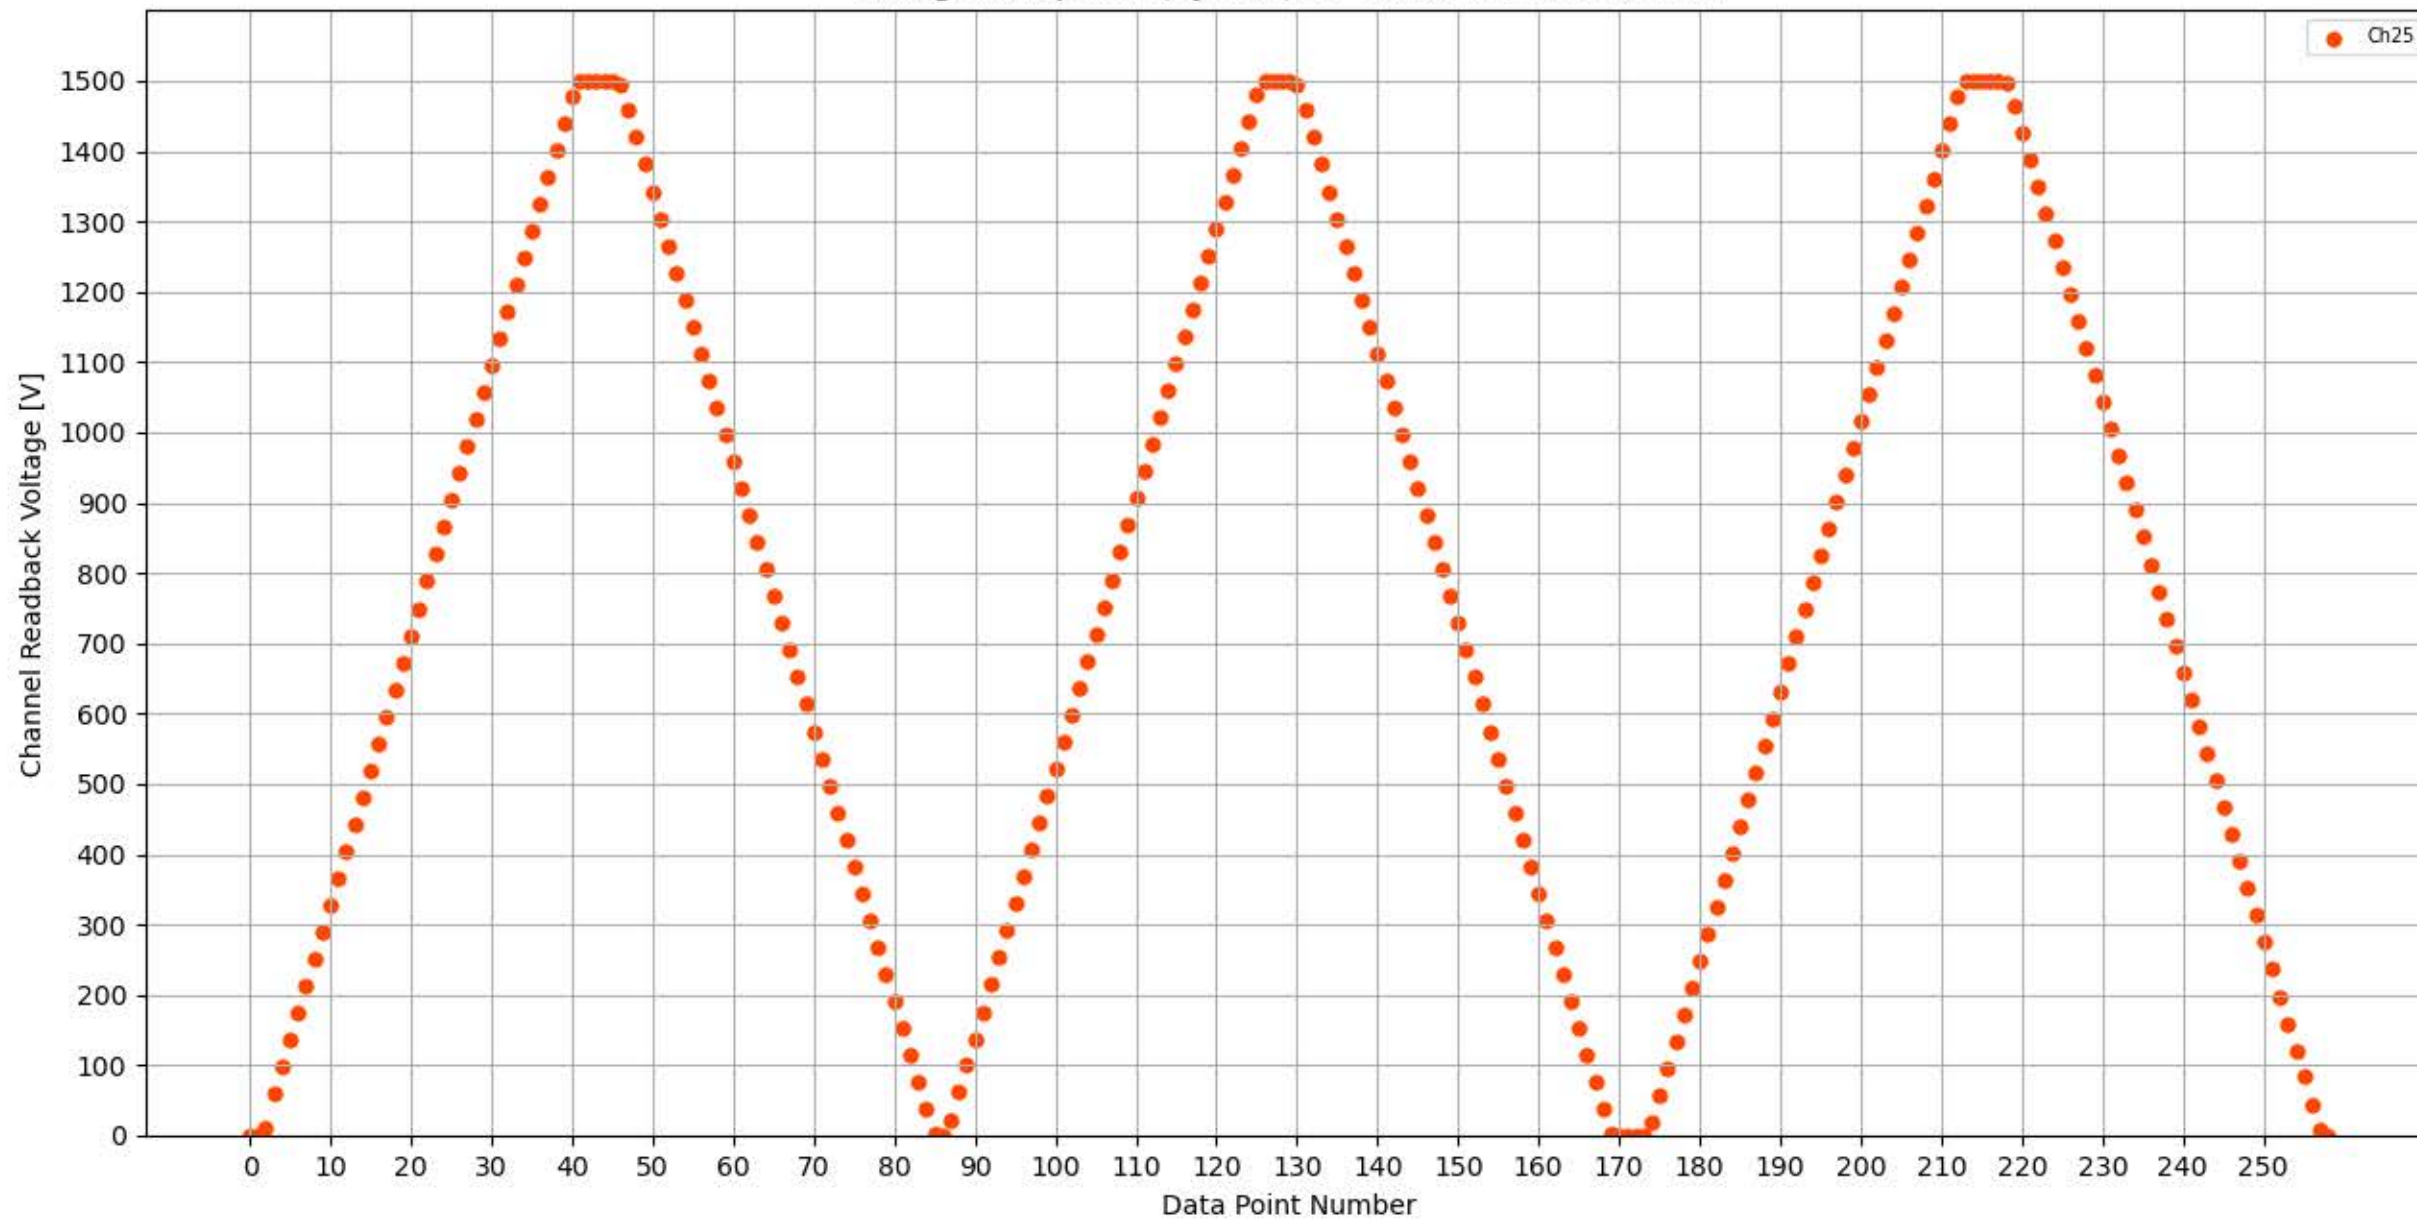

Voltage Ramp Test (Python) Bd #316, Slot #0, Ch #26

Voltage Ramp Test (Python) Bd #316, Slot #0, Ch #25