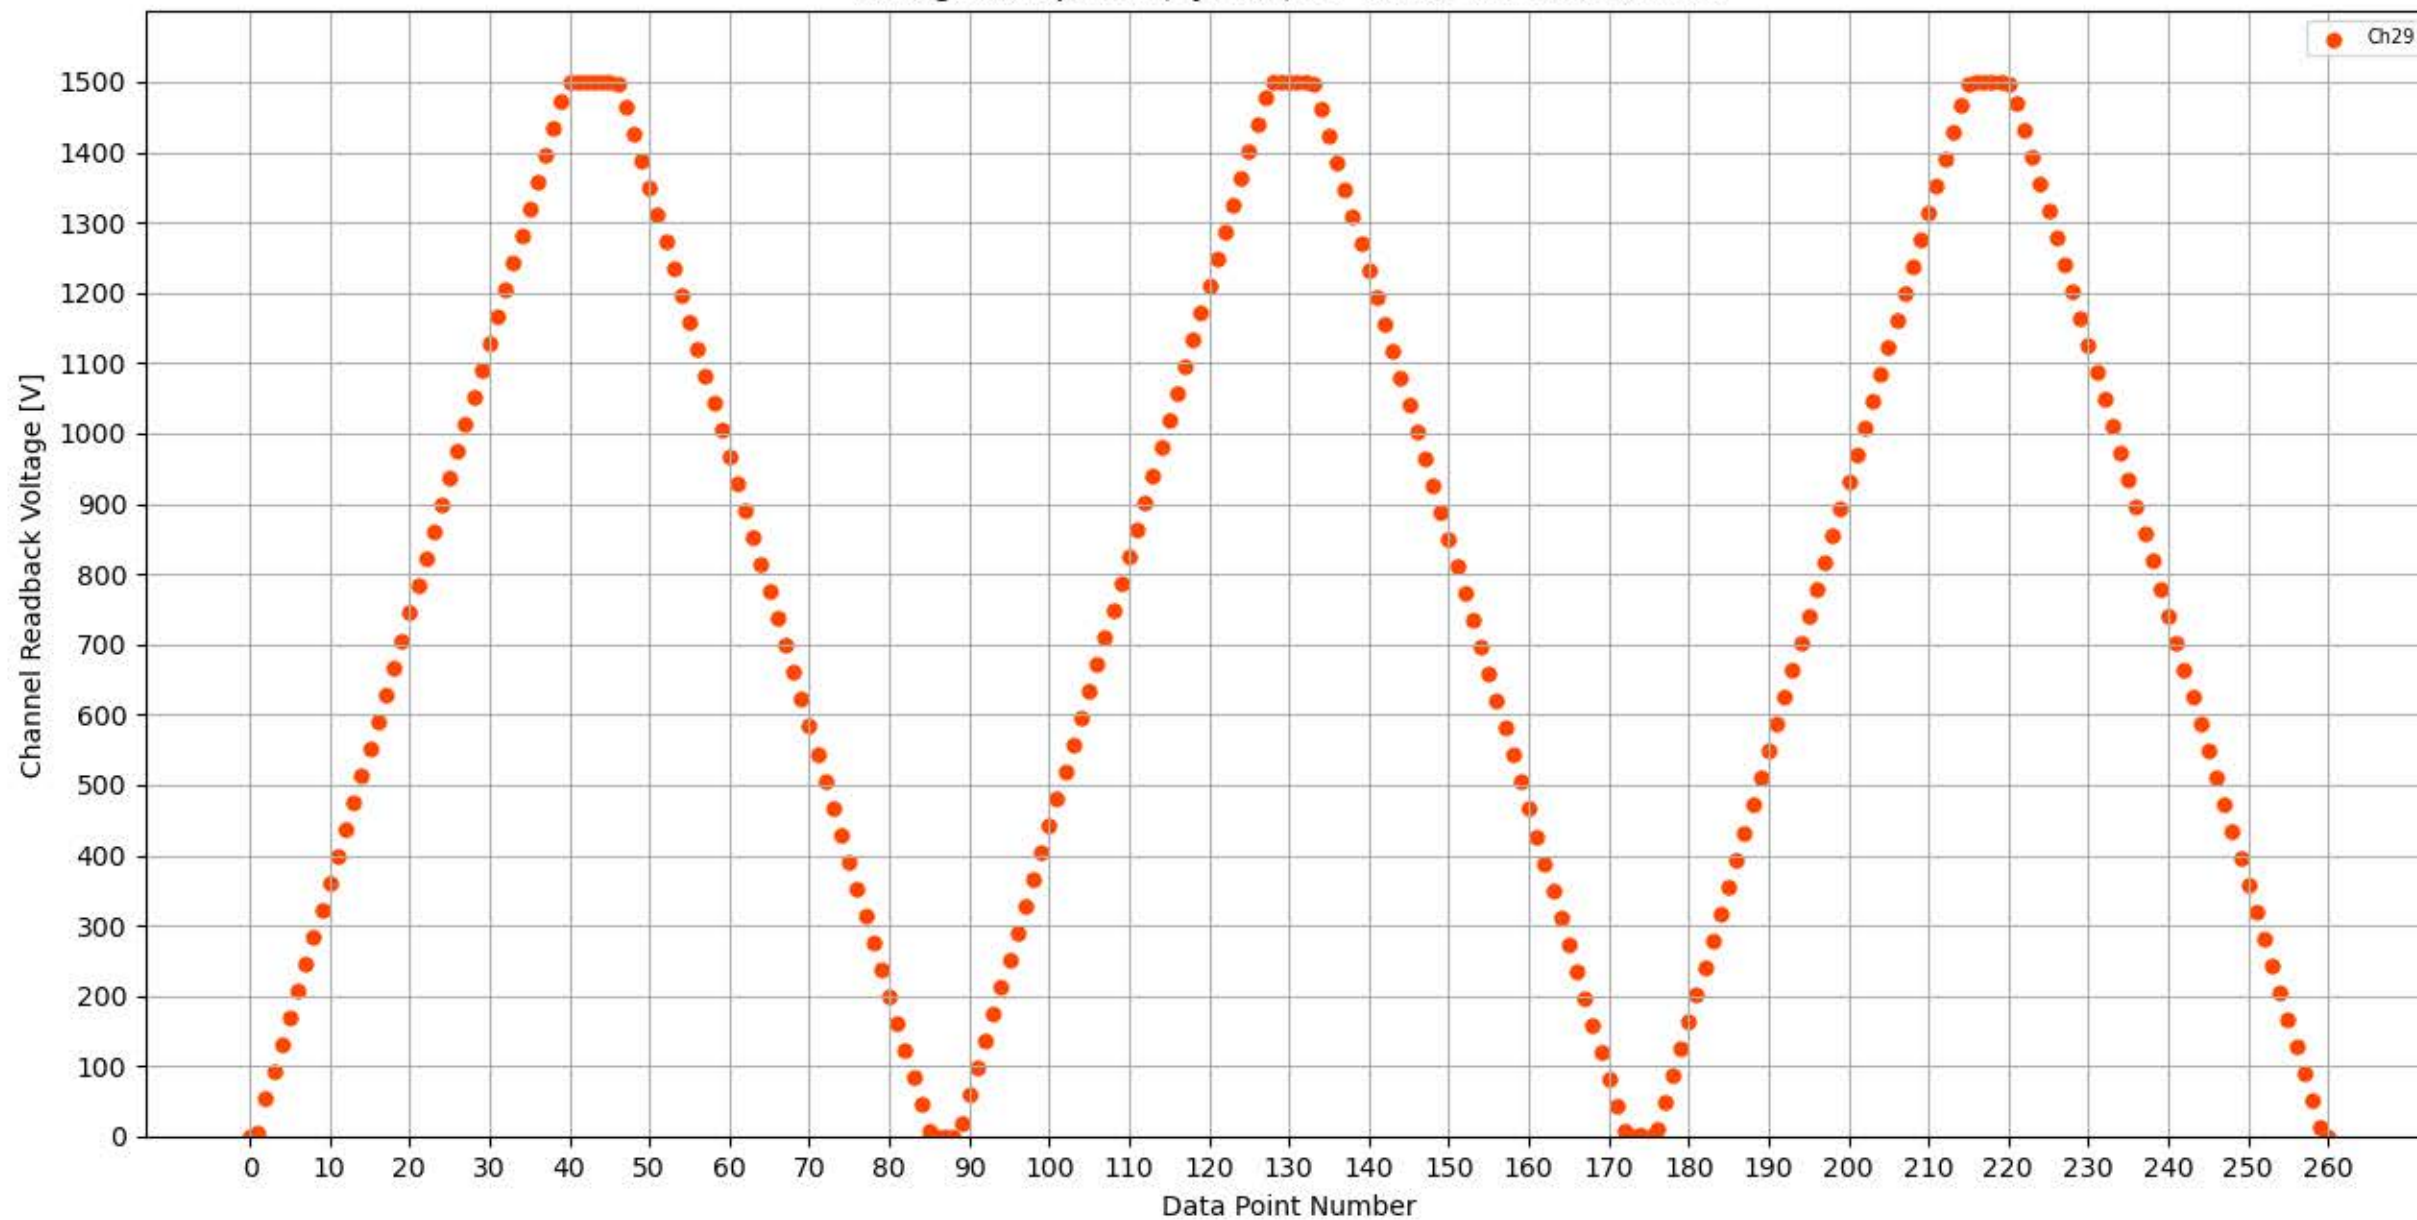

Voltage Ramp Test (Python) Bd #316, Slot #0, Ch #30

Voltage Ramp Test (Python) Bd #316, Slot #0, Ch #29