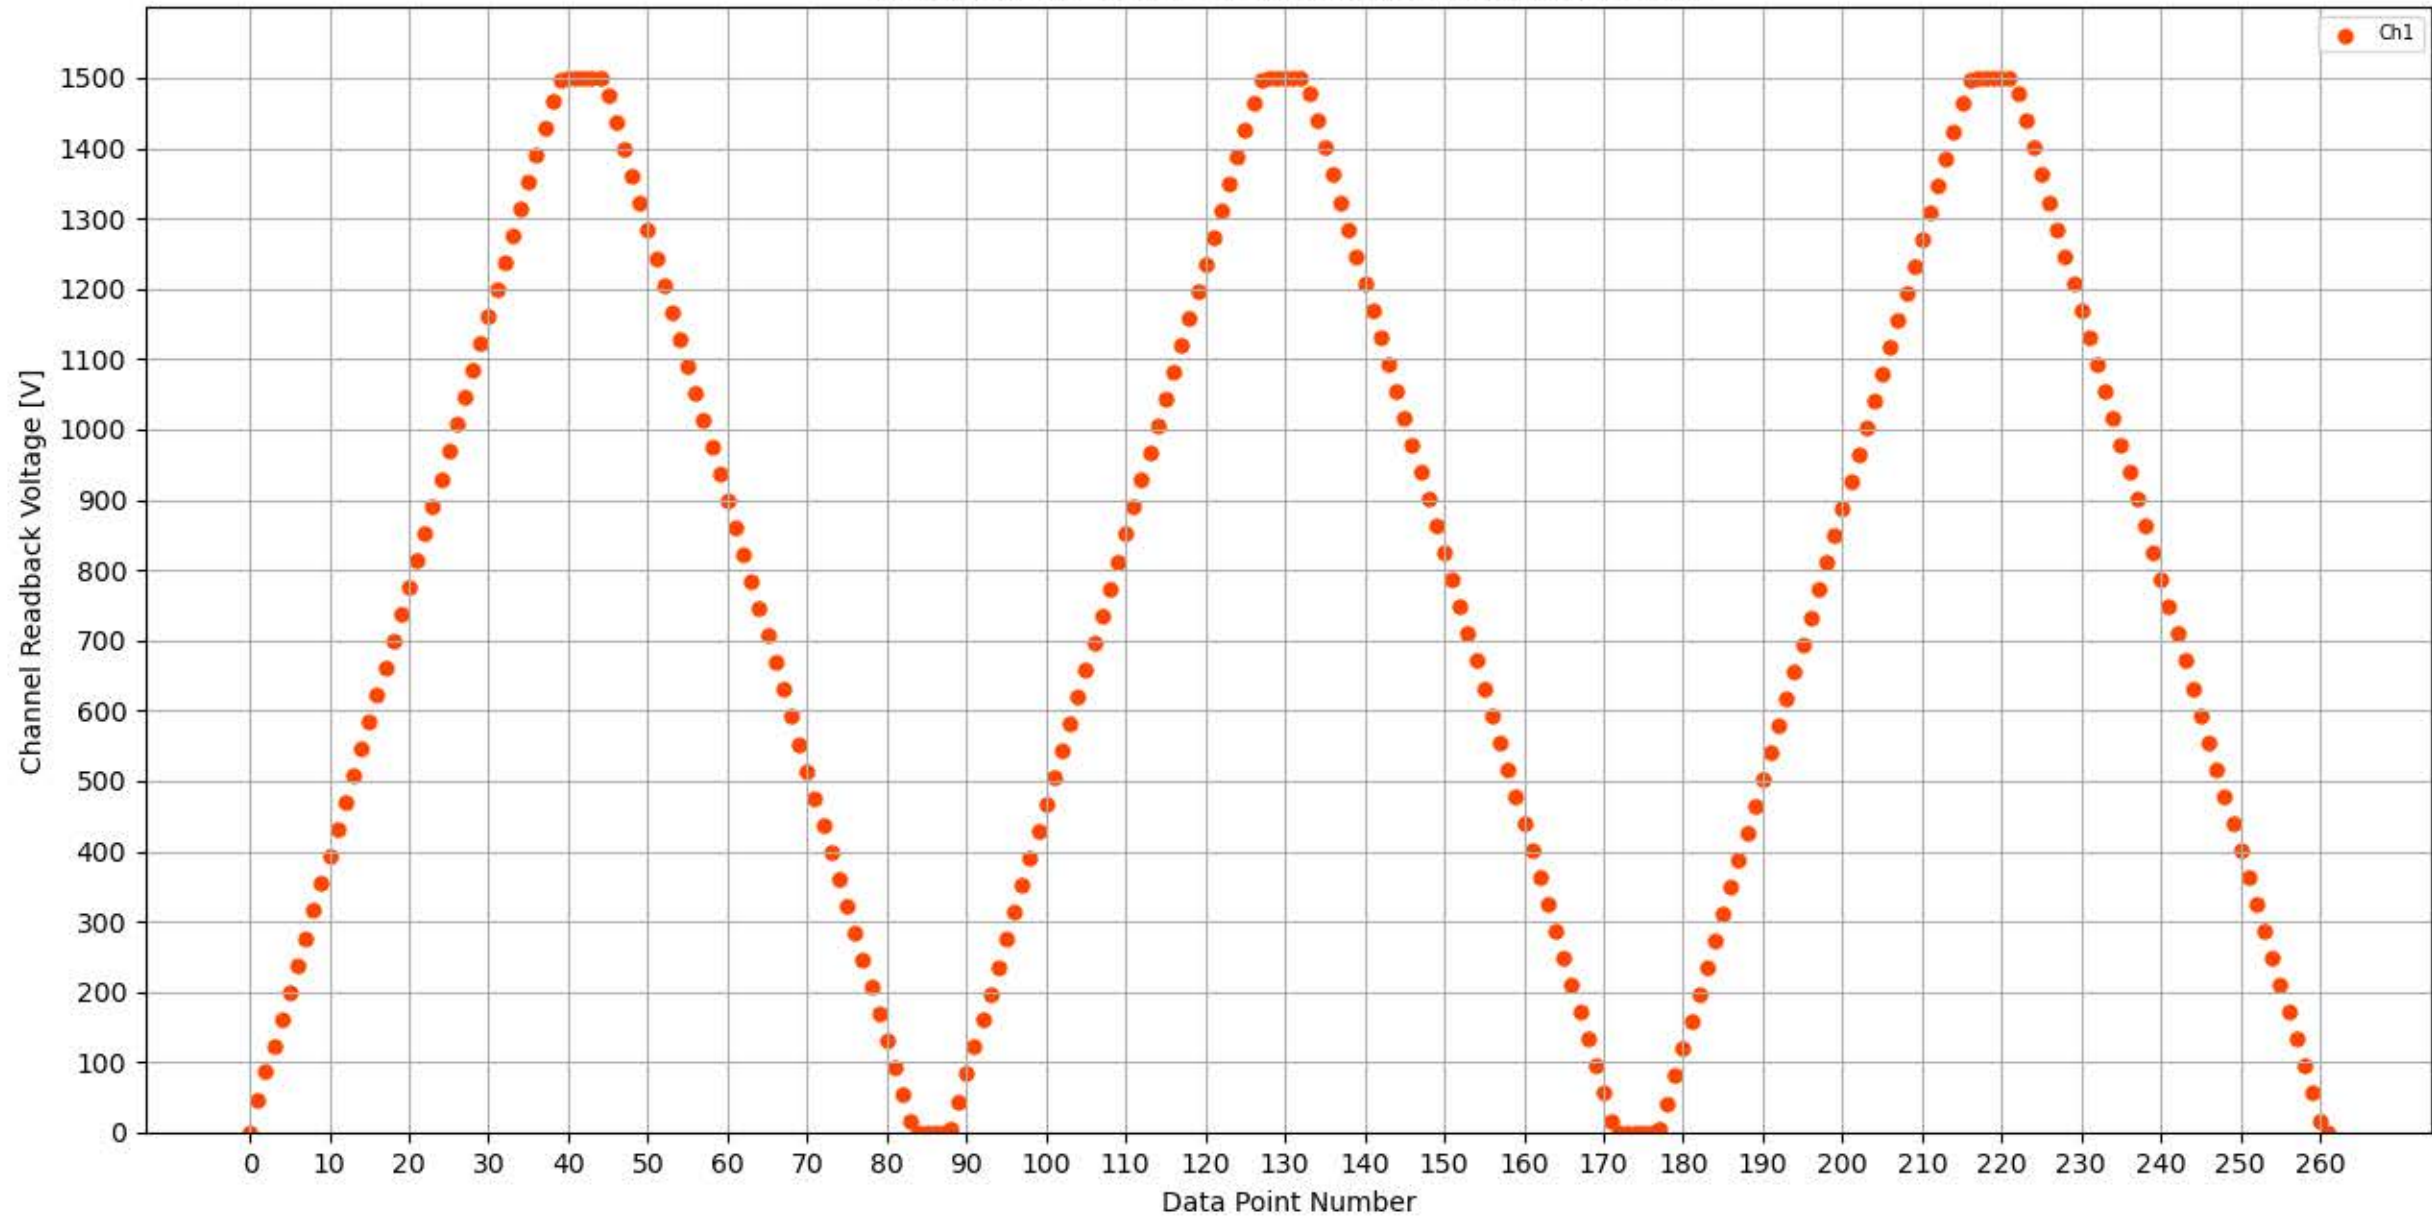

Voltage Ramp Test (Python) Bd #316, Slot #0, Ch #0

Voltage Ramp Test (Python) Bd #316, Slot #0, Ch #1

Voltage Ramp Test (Python) Bd #316, Slot #0, Ch #2

Voltage Ramp Test (Python) Bd #316, Slot #0, Ch #3

Voltage Ramp Test (Python) Bd #316, Slot #0, Ch #4

Voltage Ramp Test (Python) Bd #316, Slot #0, Ch #5

Voltage Ramp Test (Python) Bd #316, Slot #0, Ch #6

Voltage Ramp Test (Python) Bd #316, Slot #0, Ch #7