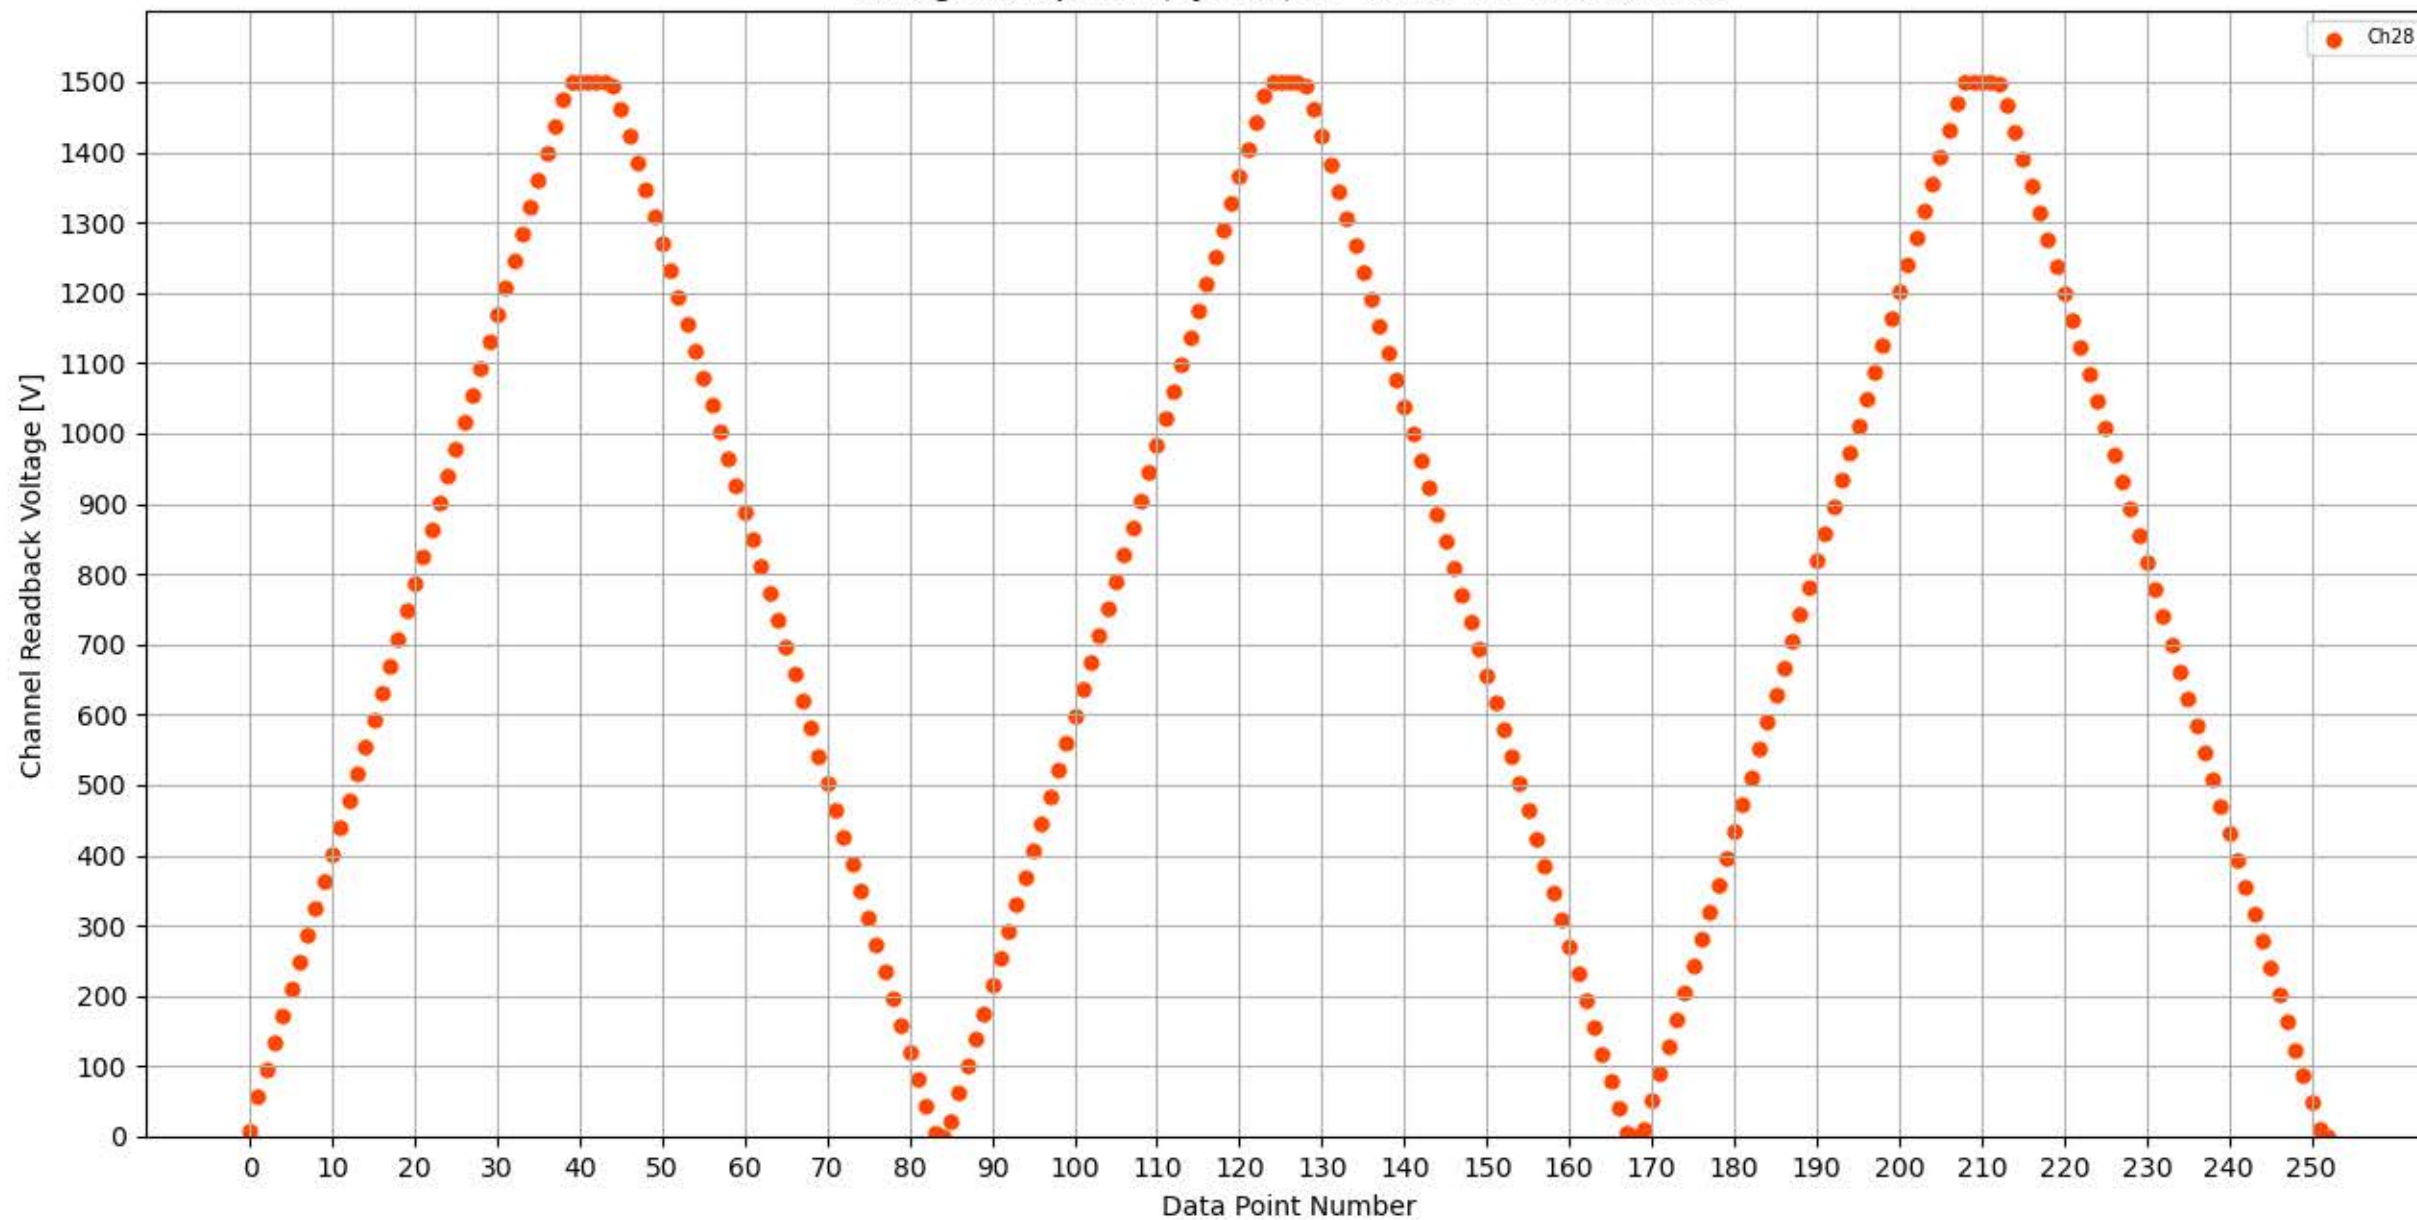

Voltage Ramp Test (Python) Bd #316, Slot #0, Ch #29

Voltage Ramp Test (Python) Bd #316, Slot #0, Ch #28