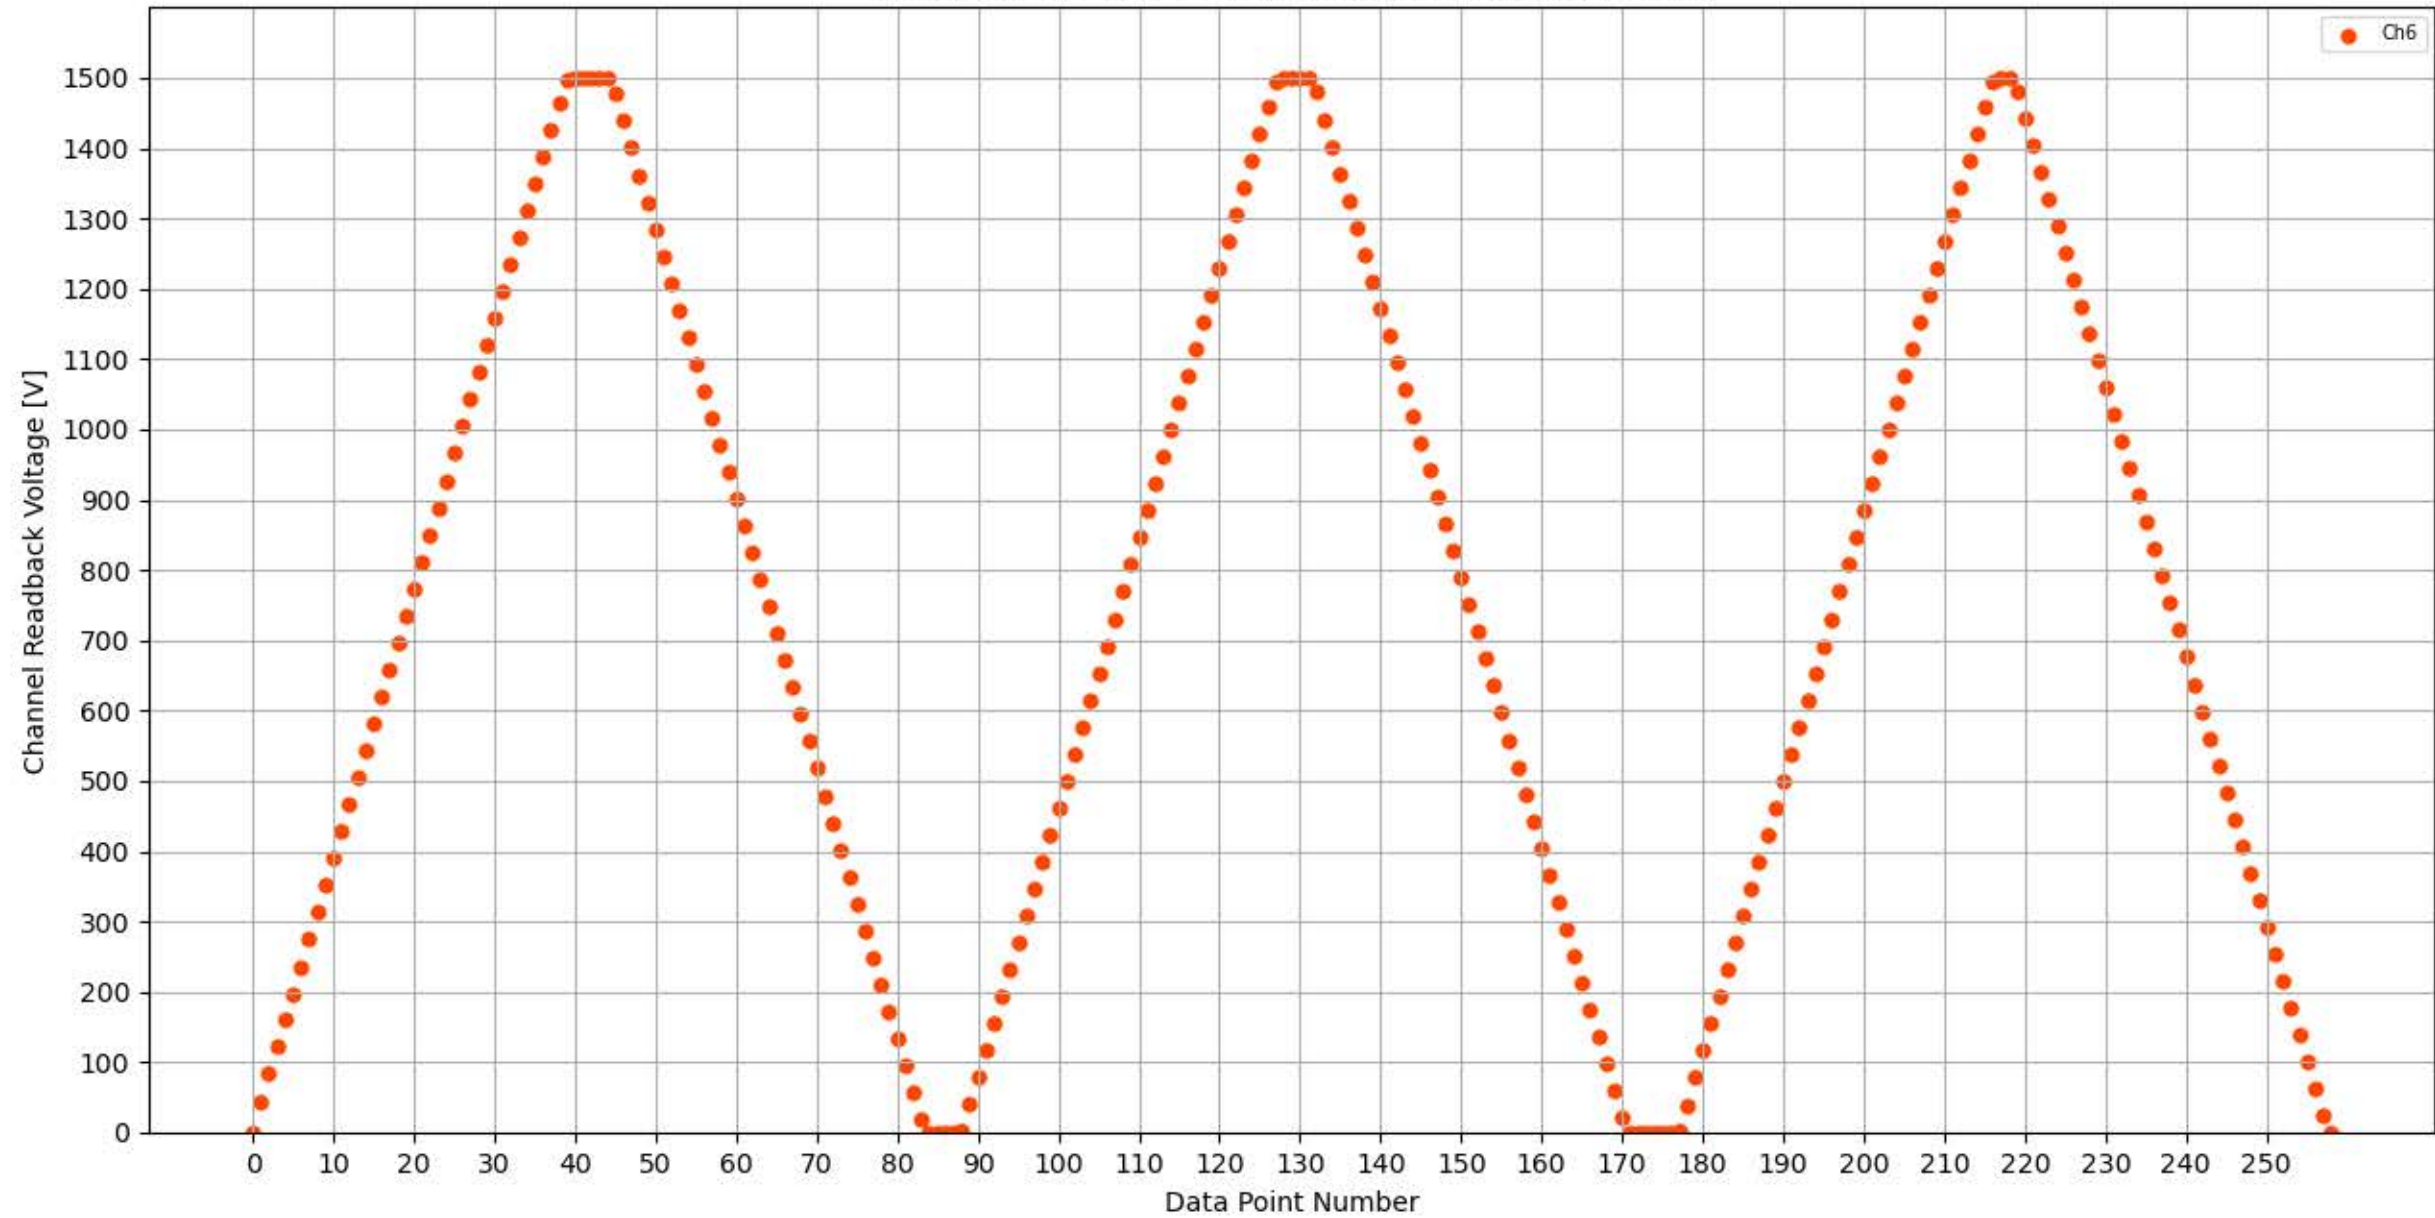

Voltage Ramp Test (Python) Bd #316, Slot #0, Ch #0

Voltage Ramp Test (Python) Bd #316, Slot #0, Ch #1

Voltage Ramp Test (Python) Bd #316, Slot #0, Ch #2

Voltage Ramp Test (Python) Bd #316, Slot #0, Ch #3

Voltage Ramp Test (Python) Bd #316, Slot #0, Ch #4

Voltage Ramp Test (Python) Bd #316, Slot #0, Ch #5

Voltage Ramp Test (Python) Bd #316, Slot #0, Ch #6

Voltage Ramp Test (Python) Bd #316, Slot #0, Ch #7