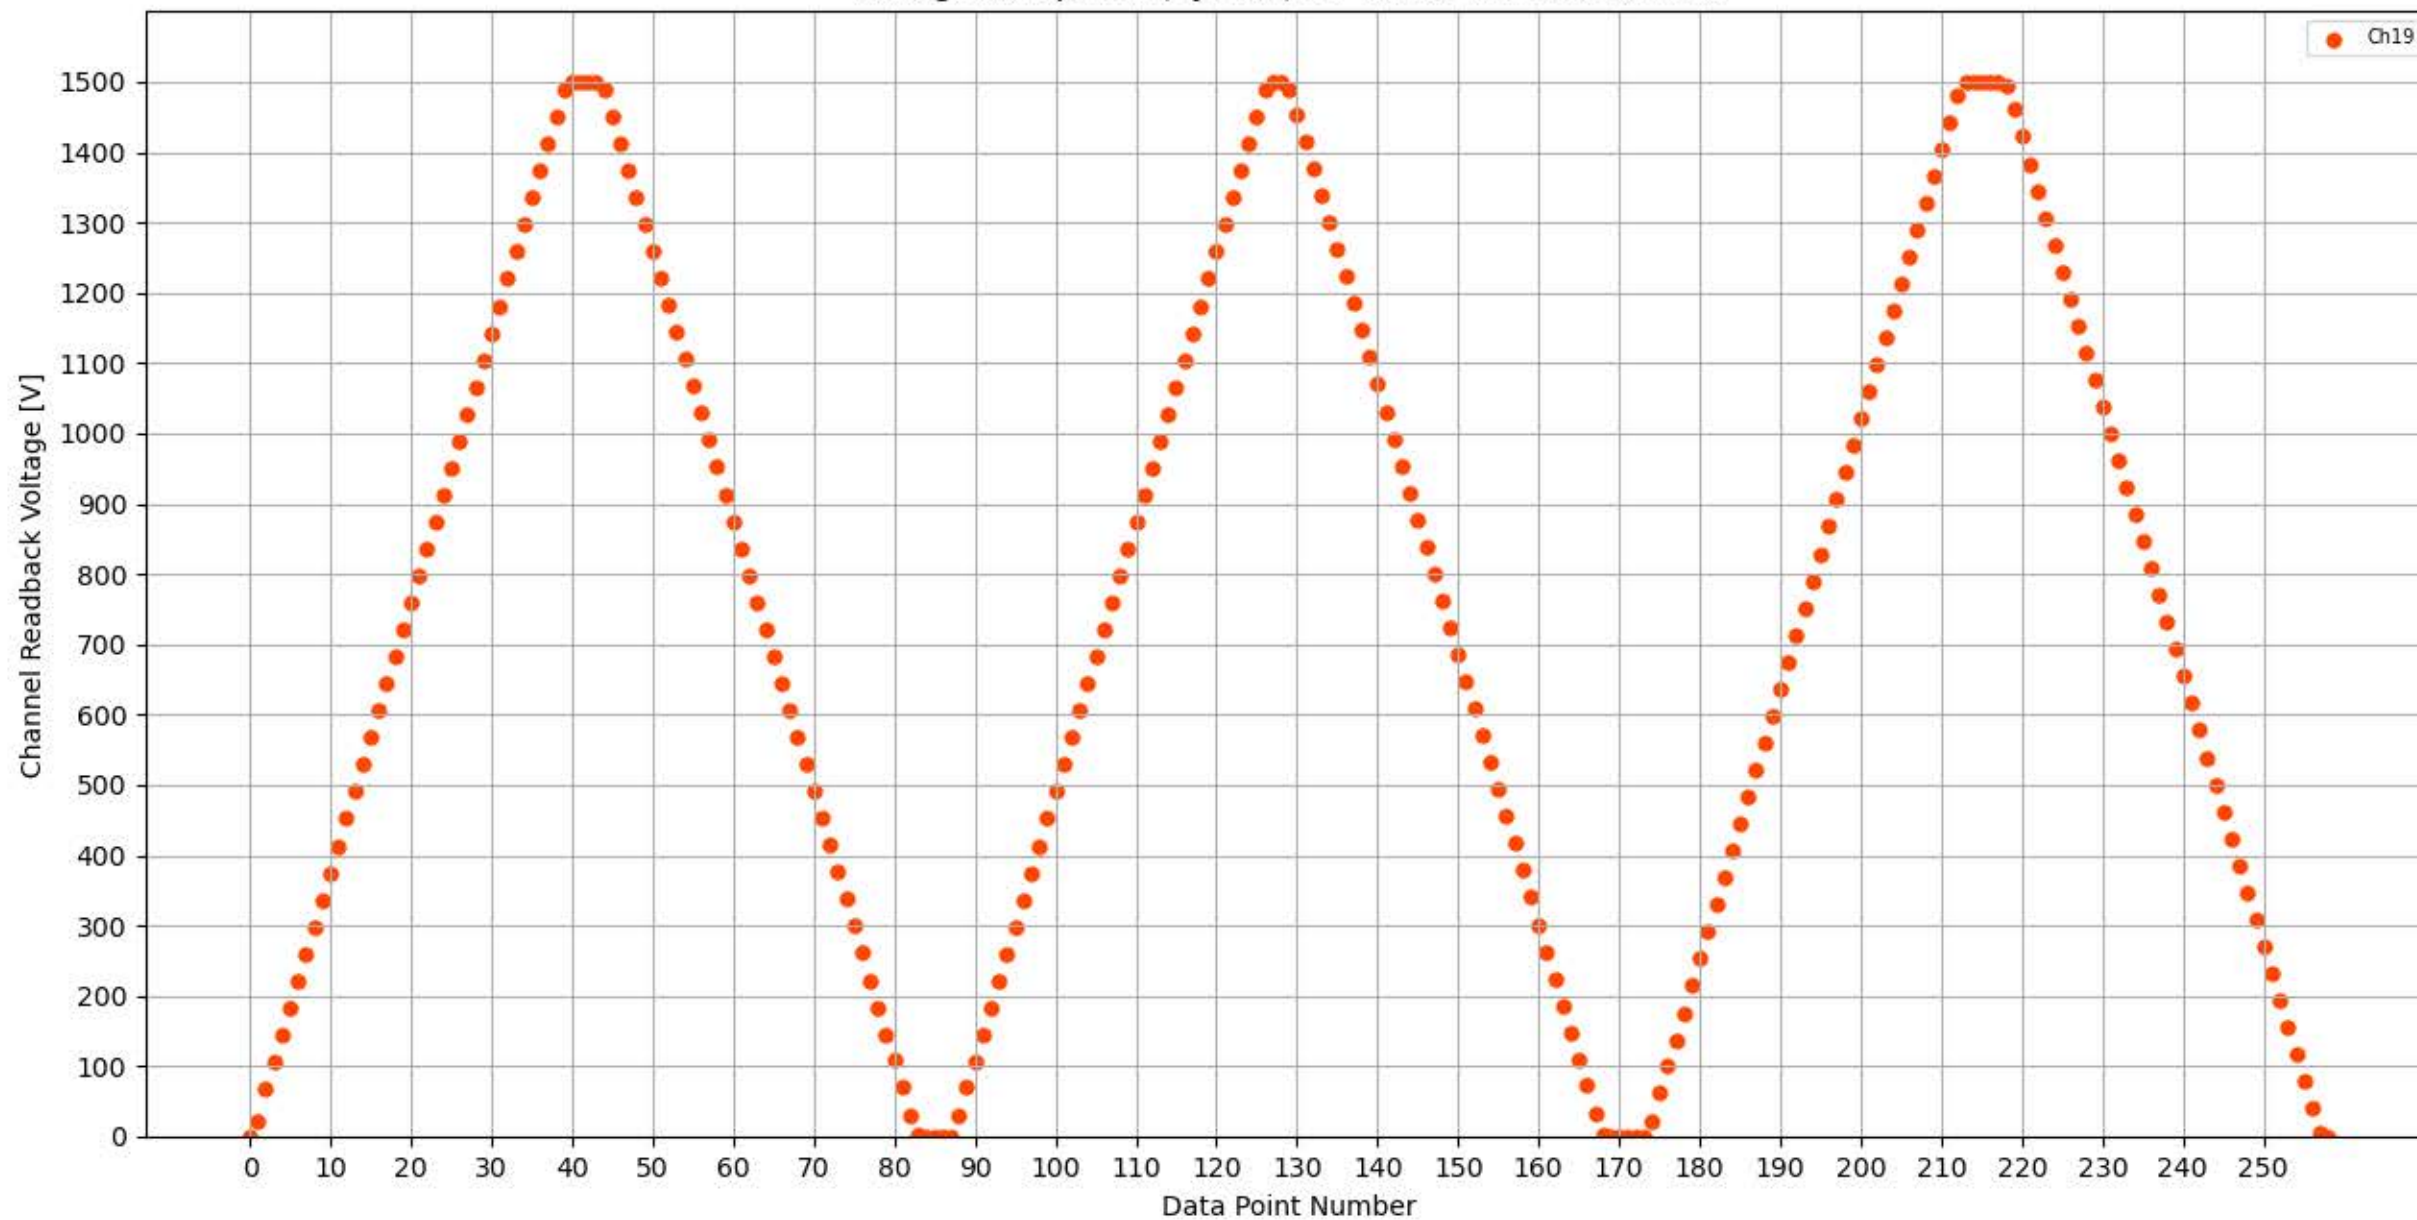

Voltage Ramp Test (Python) Bd #316, Slot #0, Ch #16

Voltage Ramp Test (Python) Bd #316, Slot #0, Ch #17

Voltage Ramp Test (Python) Bd #316, Slot #0, Ch #18

Voltage Ramp Test (Python) Bd #316, Slot #0, Ch #19