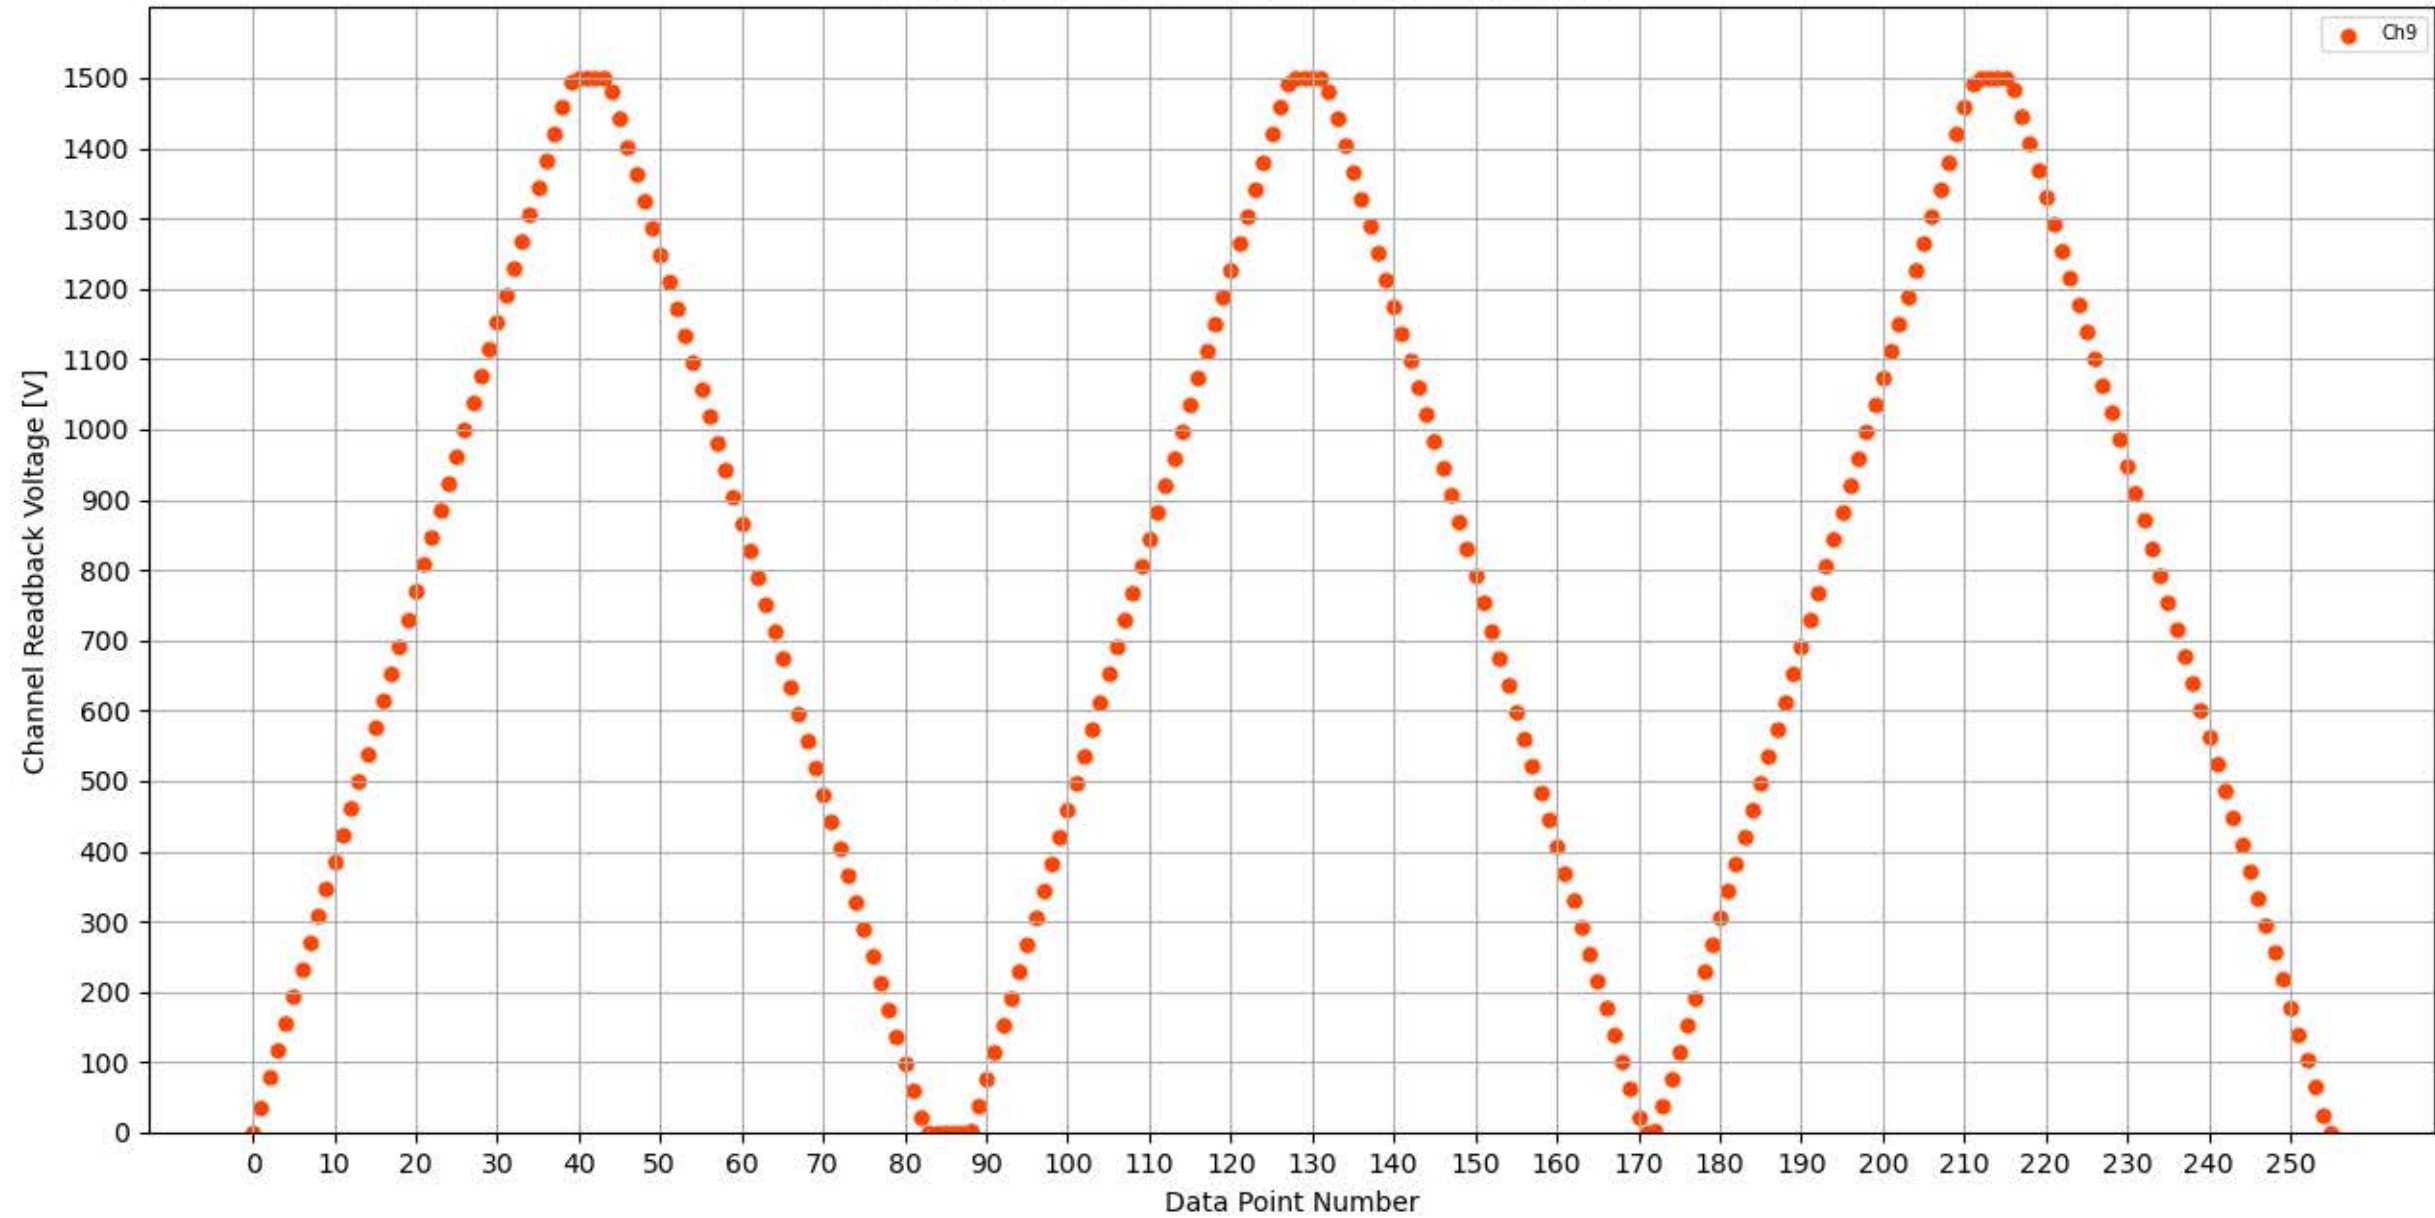

Voltage Ramp Test (Python) Bd #316, Slot #0, Ch #10

Voltage Ramp Test (Python) Bd #316, Slot #0, Ch #9