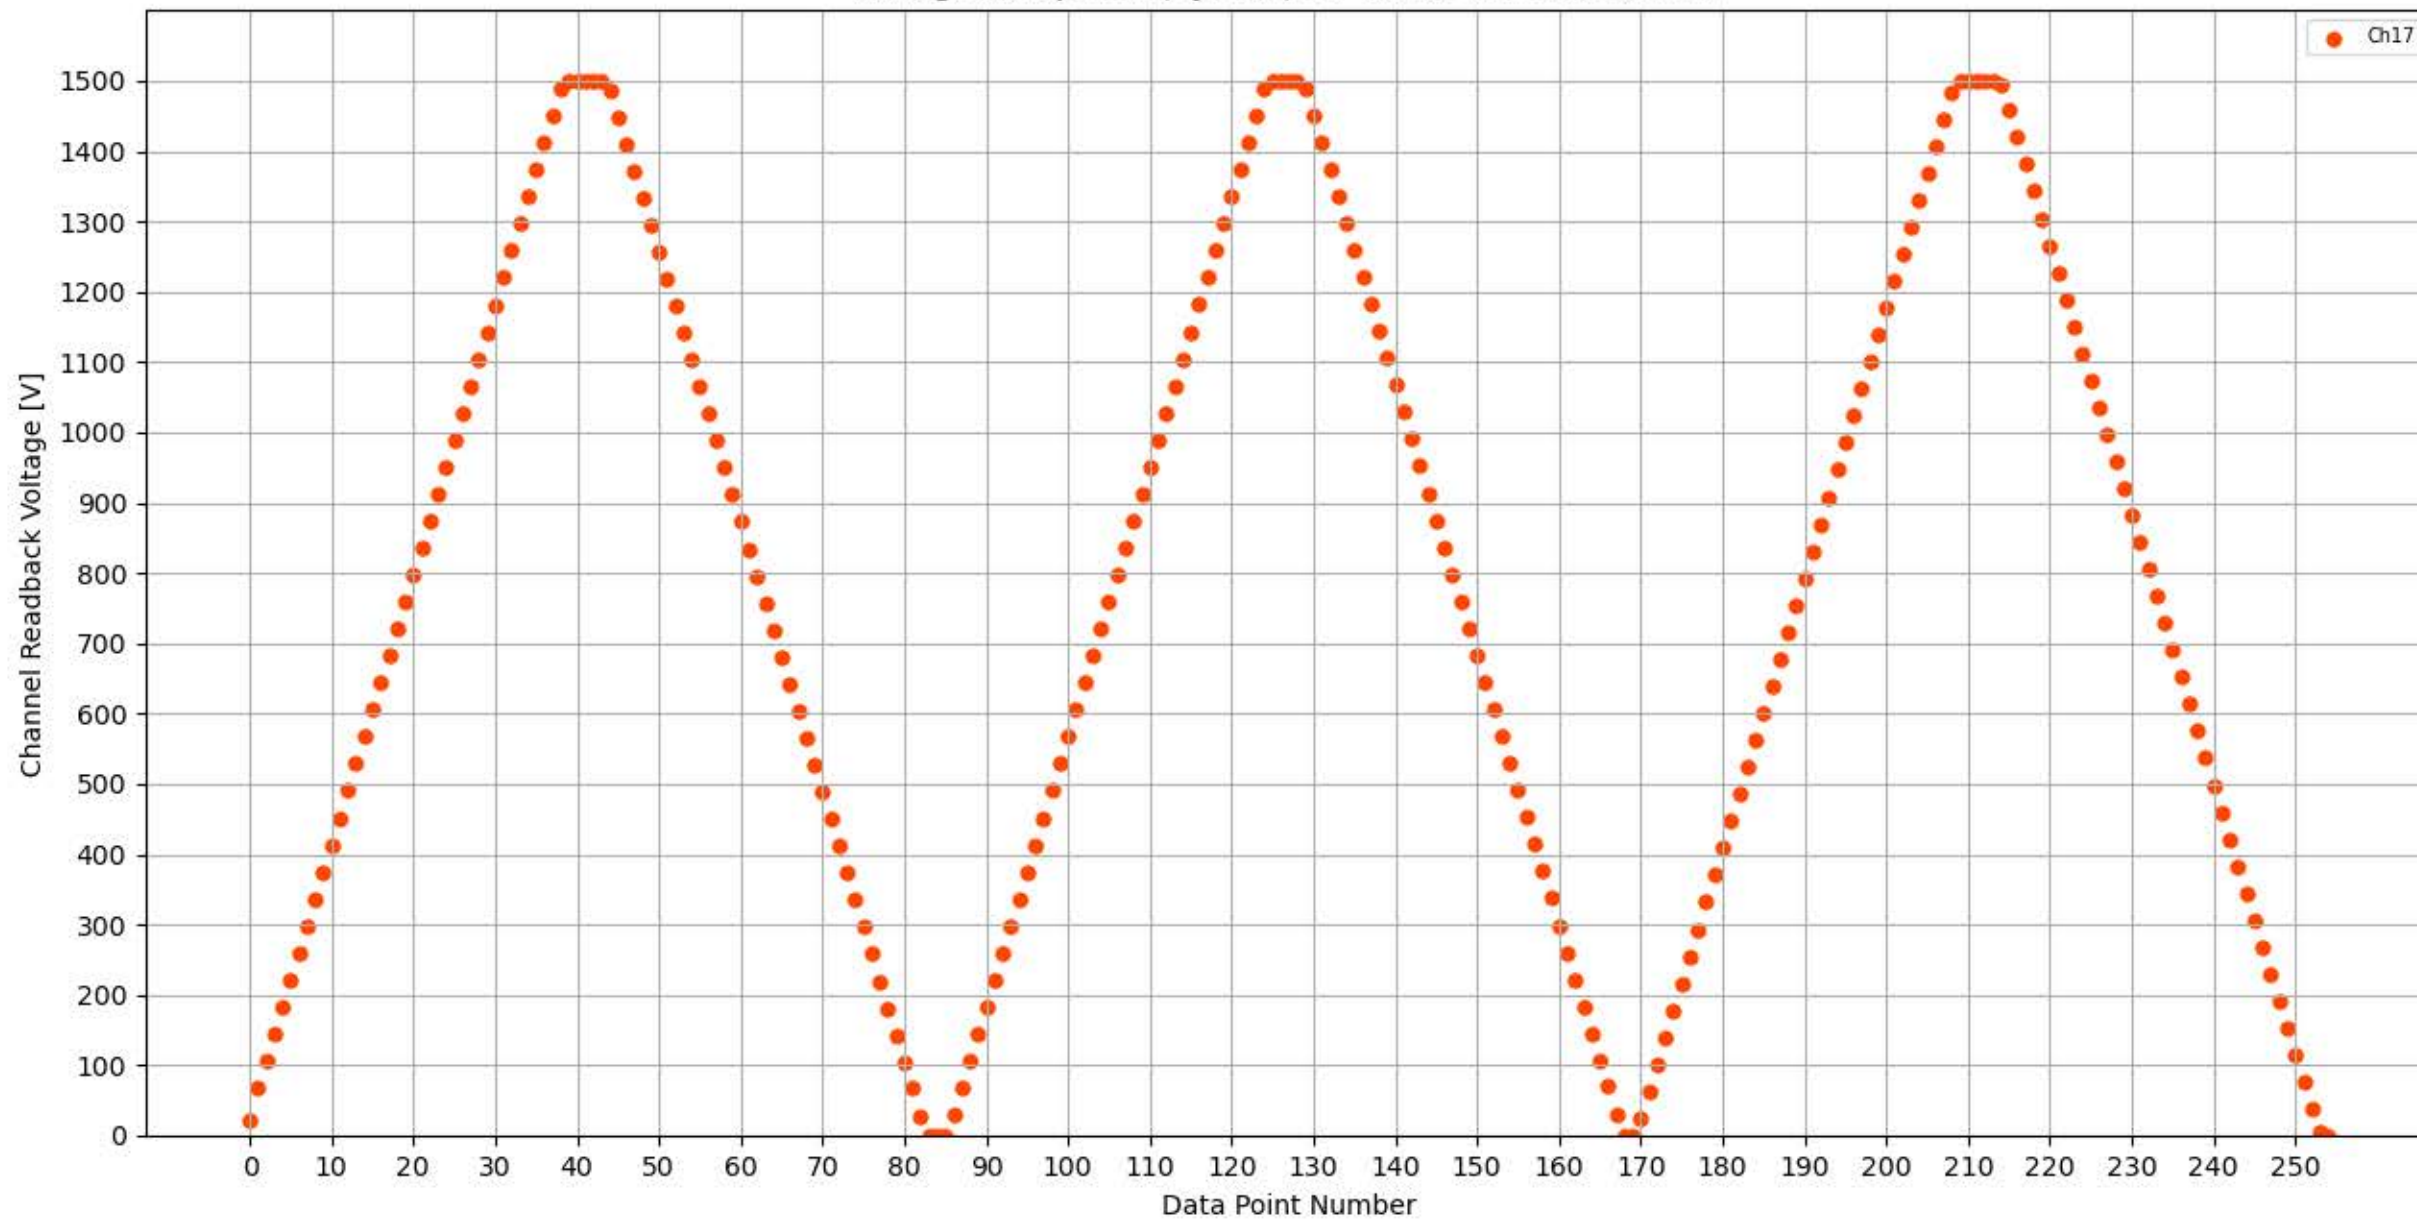

Voltage Ramp Test (Python) Bd #316, Slot #0, Ch #18

Voltage Ramp Test (Python) Bd #316, Slot #0, Ch #17