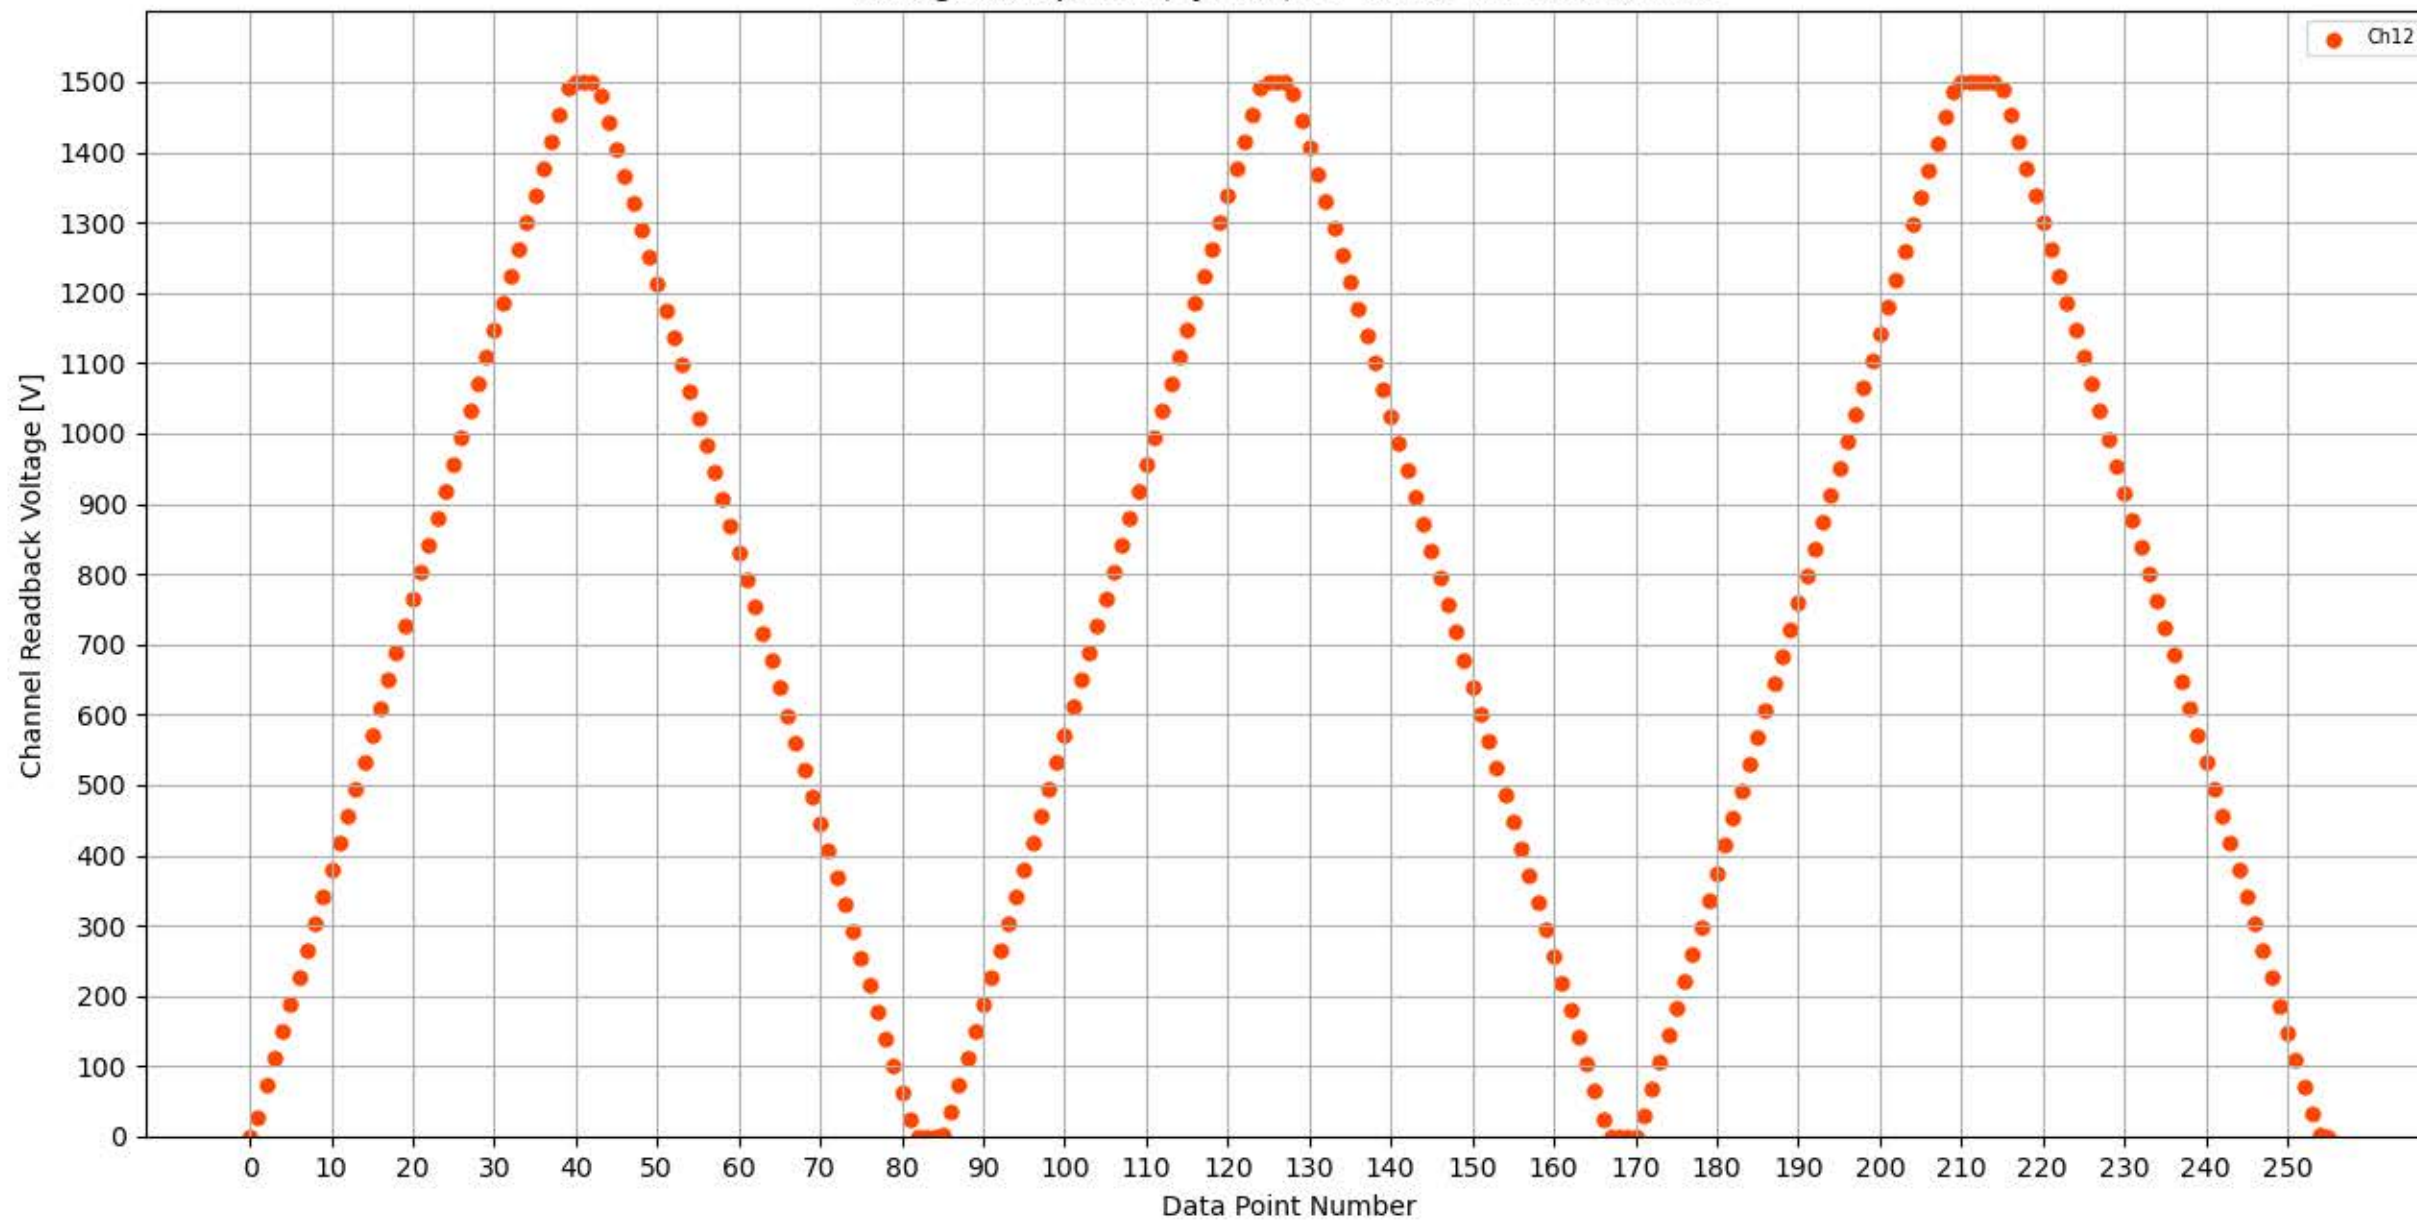

Voltage Ramp Test (Python) Bd #316, Slot #0, Ch #13

Voltage Ramp Test (Python) Bd #316, Slot #0, Ch #12