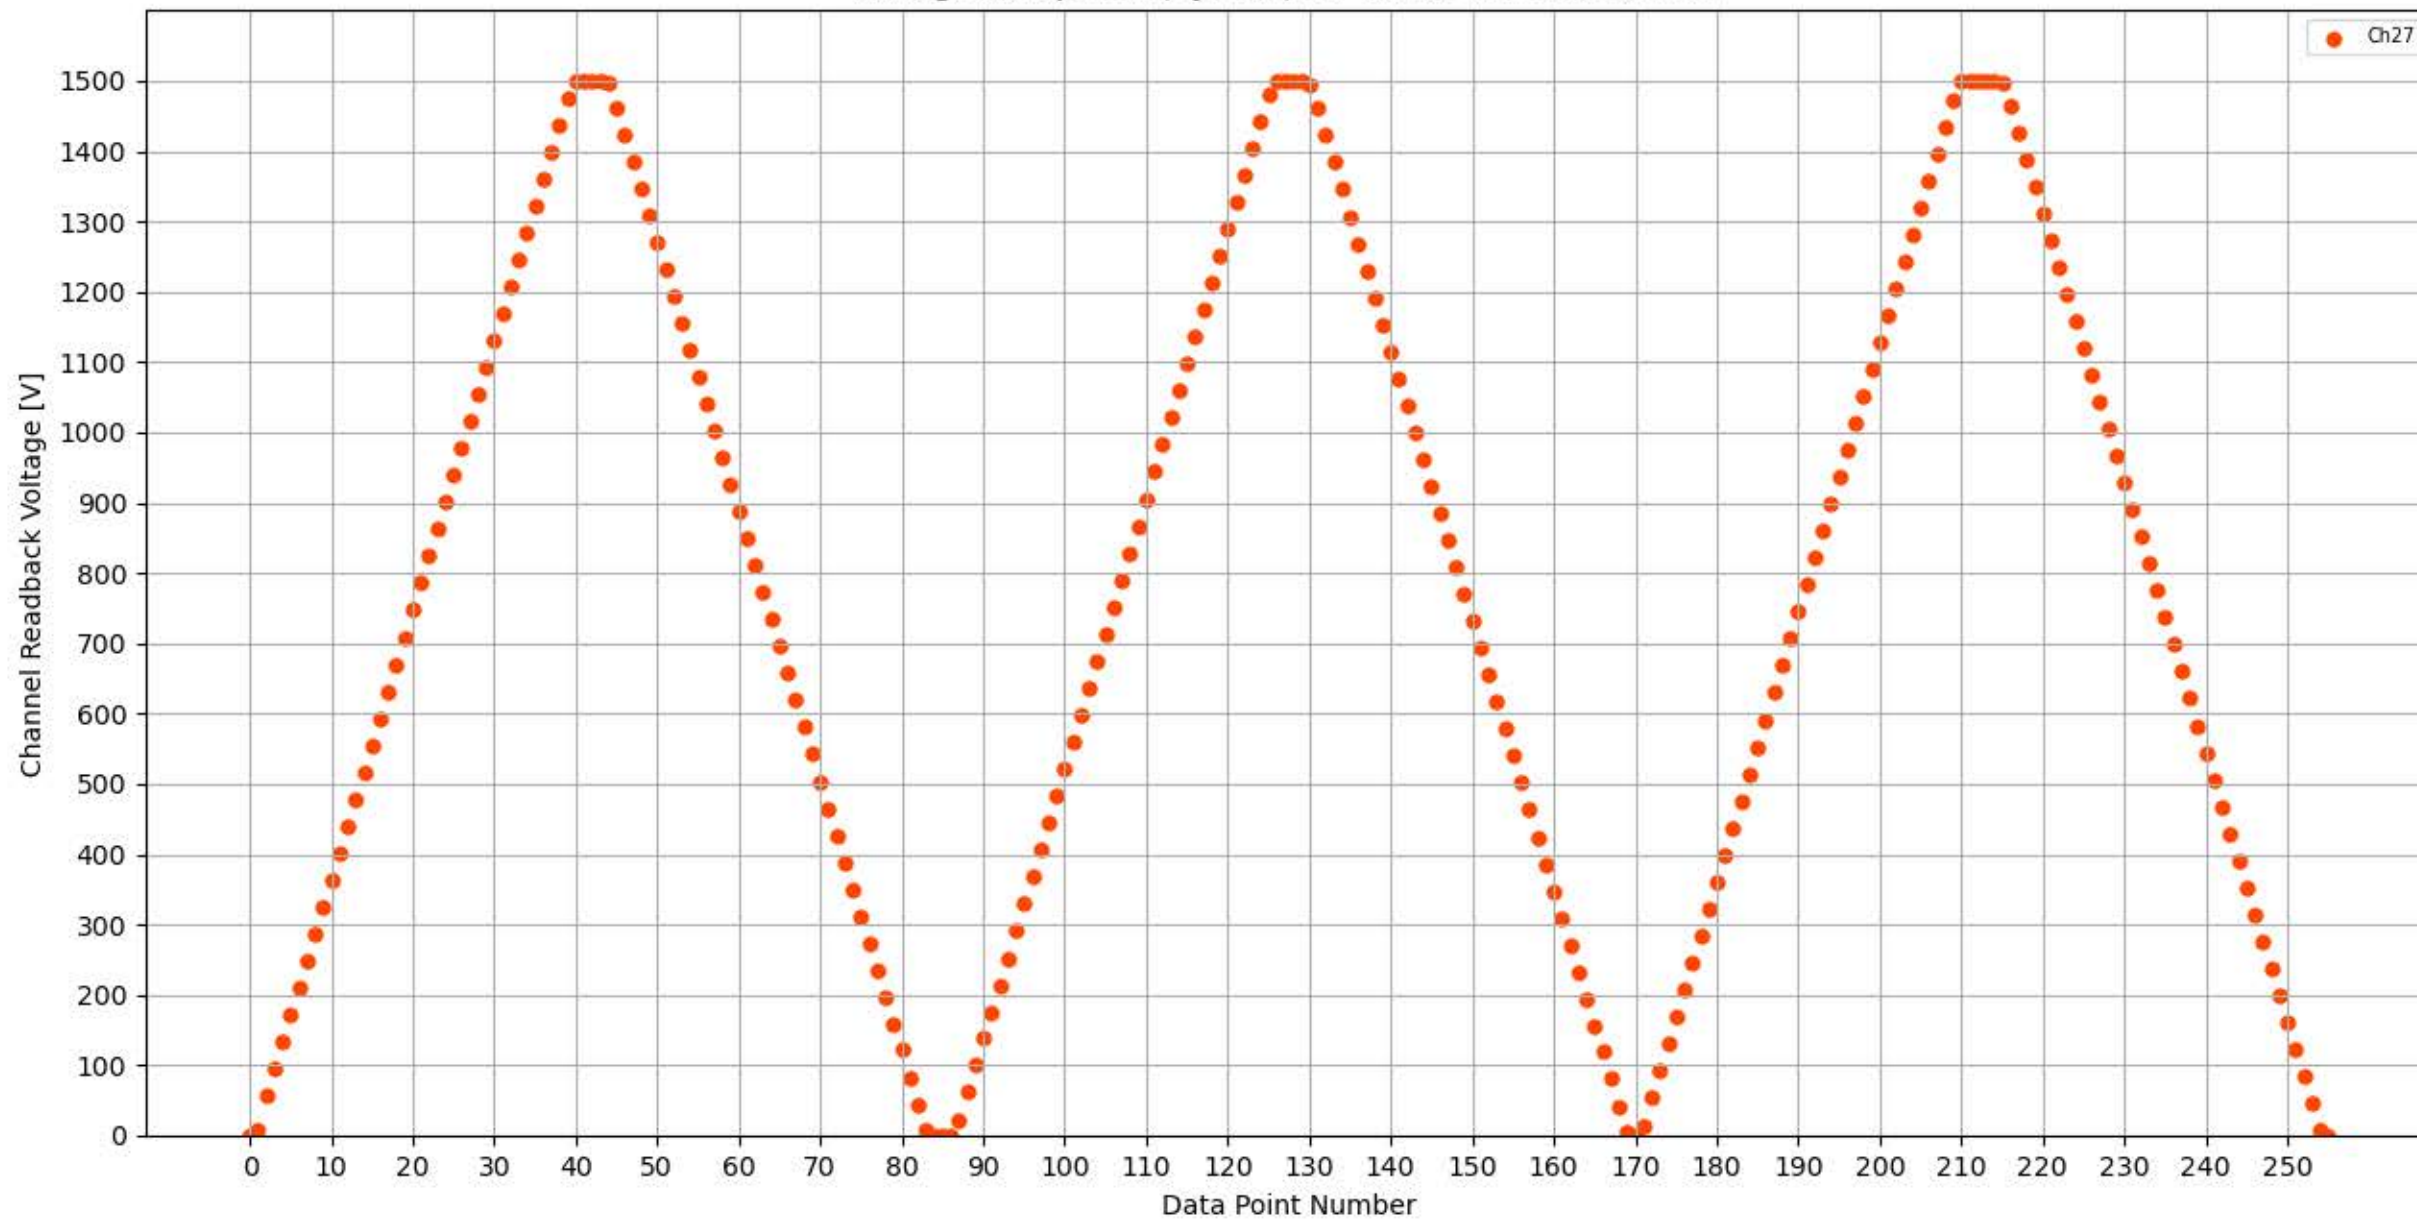

Voltage Ramp Test (Python) Bd #316, Slot #0, Ch #24

Voltage Ramp Test (Python) Bd #316, Slot #0, Ch #25

Voltage Ramp Test (Python) Bd #316, Slot #0, Ch #26

Voltage Ramp Test (Python) Bd #316, Slot #0, Ch #27