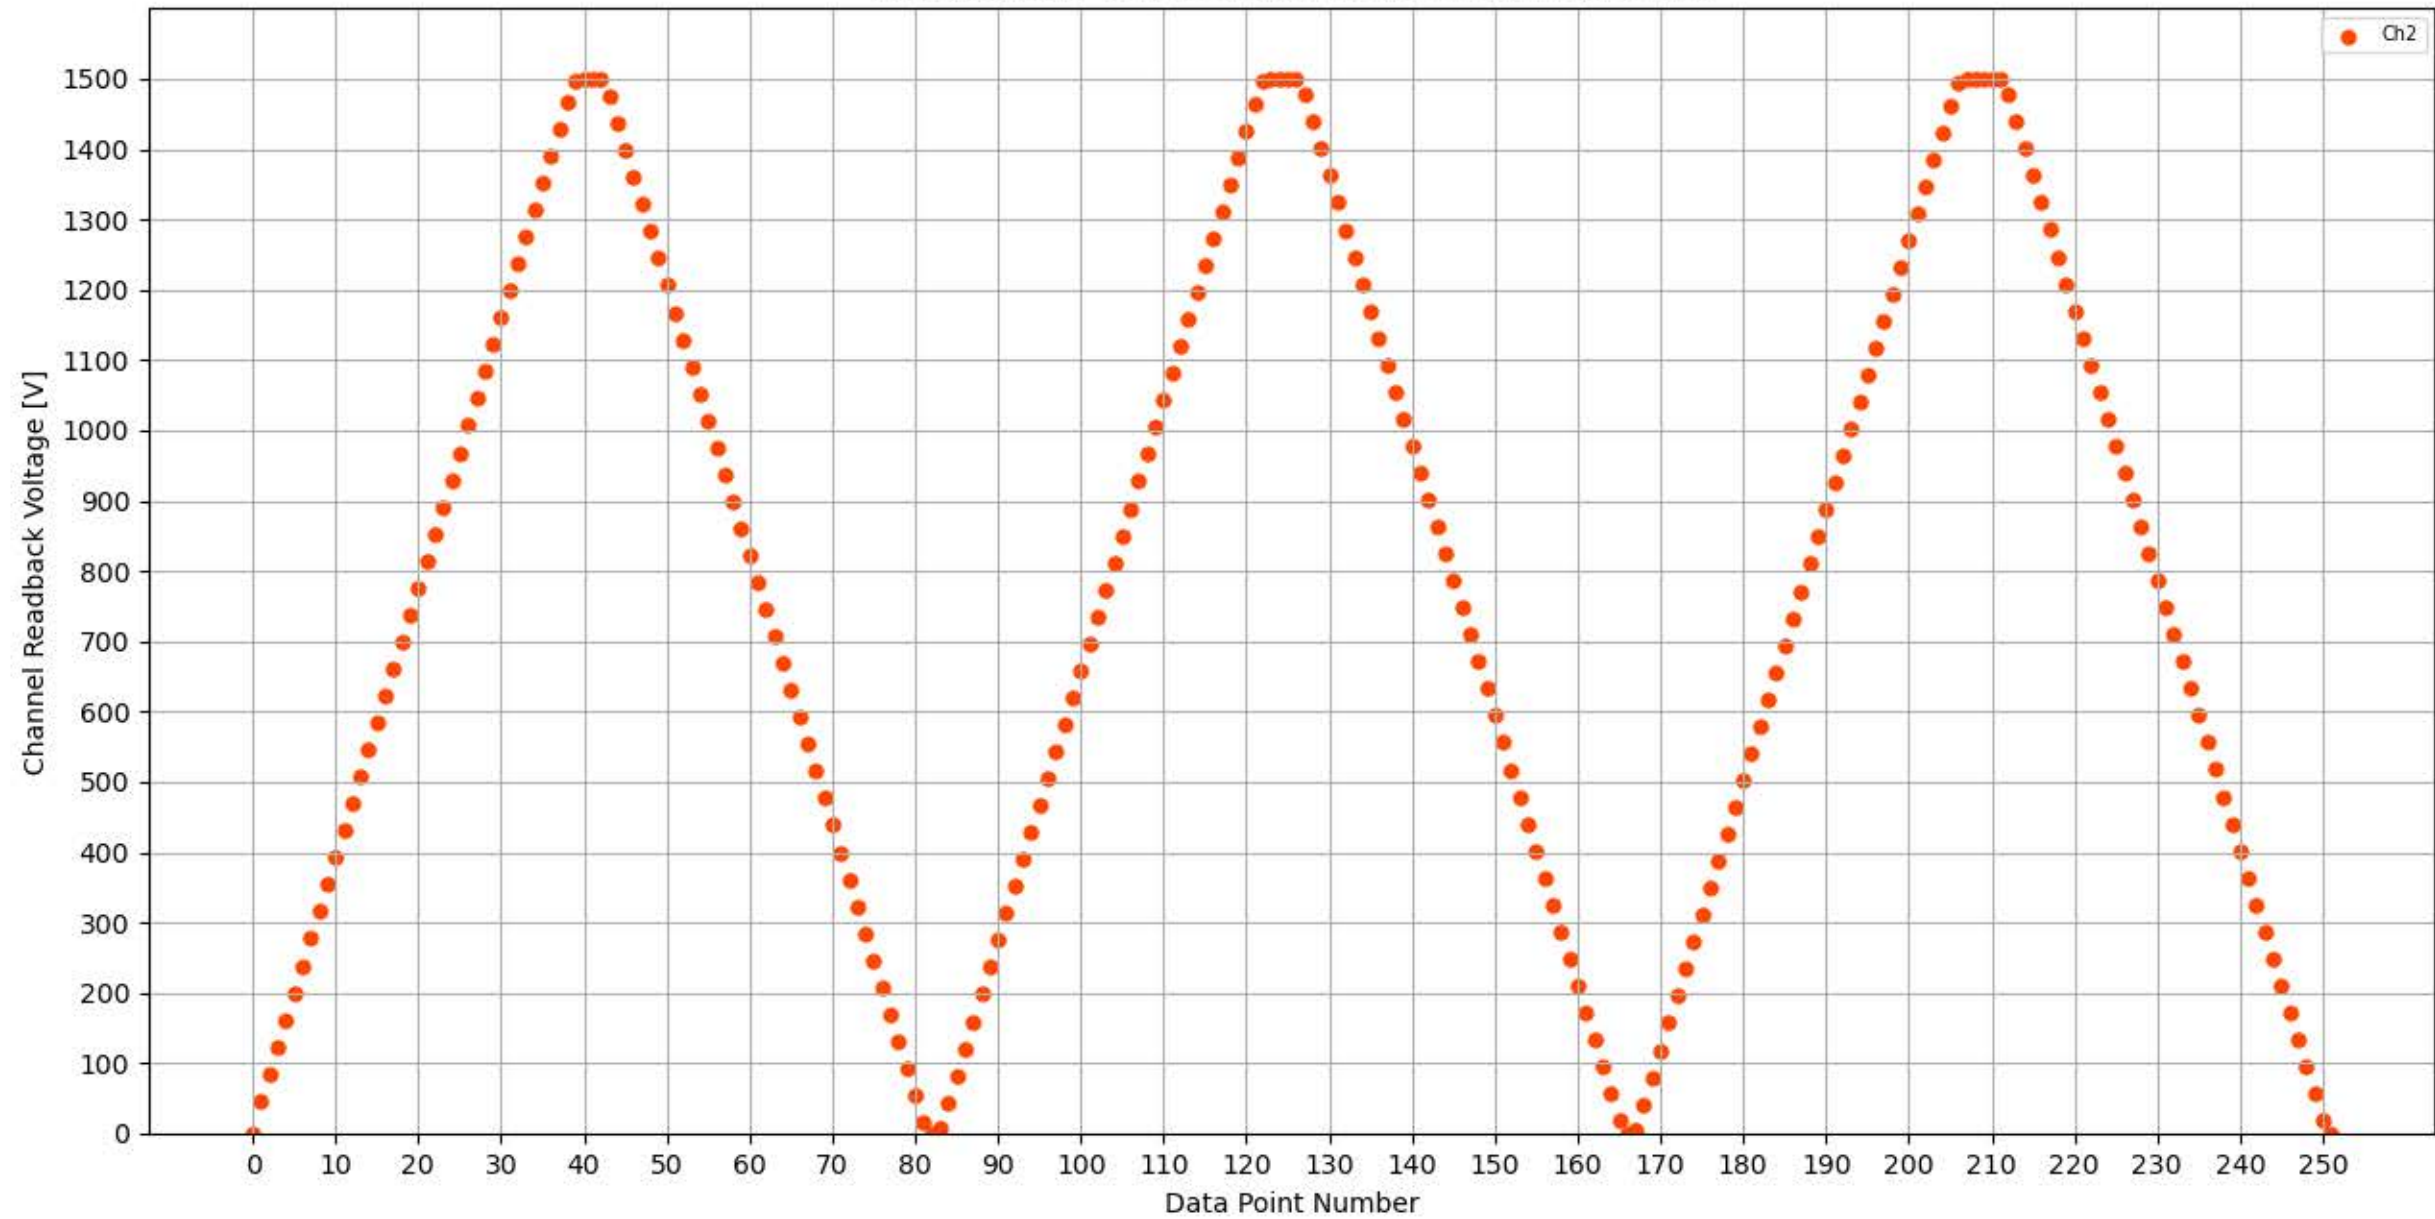

Voltage Ramp Test (Python) Bd #316, Slot #0, Ch #0

Voltage Ramp Test (Python) Bd #316, Slot #0, Ch #1

Voltage Ramp Test (Python) Bd #316, Slot #0, Ch #2

Voltage Ramp Test (Python) Bd #316, Slot #0, Ch #3

Voltage Ramp Test (Python) Bd #316, Slot #0, Ch #4

Voltage Ramp Test (Python) Bd #316, Slot #0, Ch #5

Voltage Ramp Test (Python) Bd #316, Slot #0, Ch #6

Voltage Ramp Test (Python) Bd #316, Slot #0, Ch #7