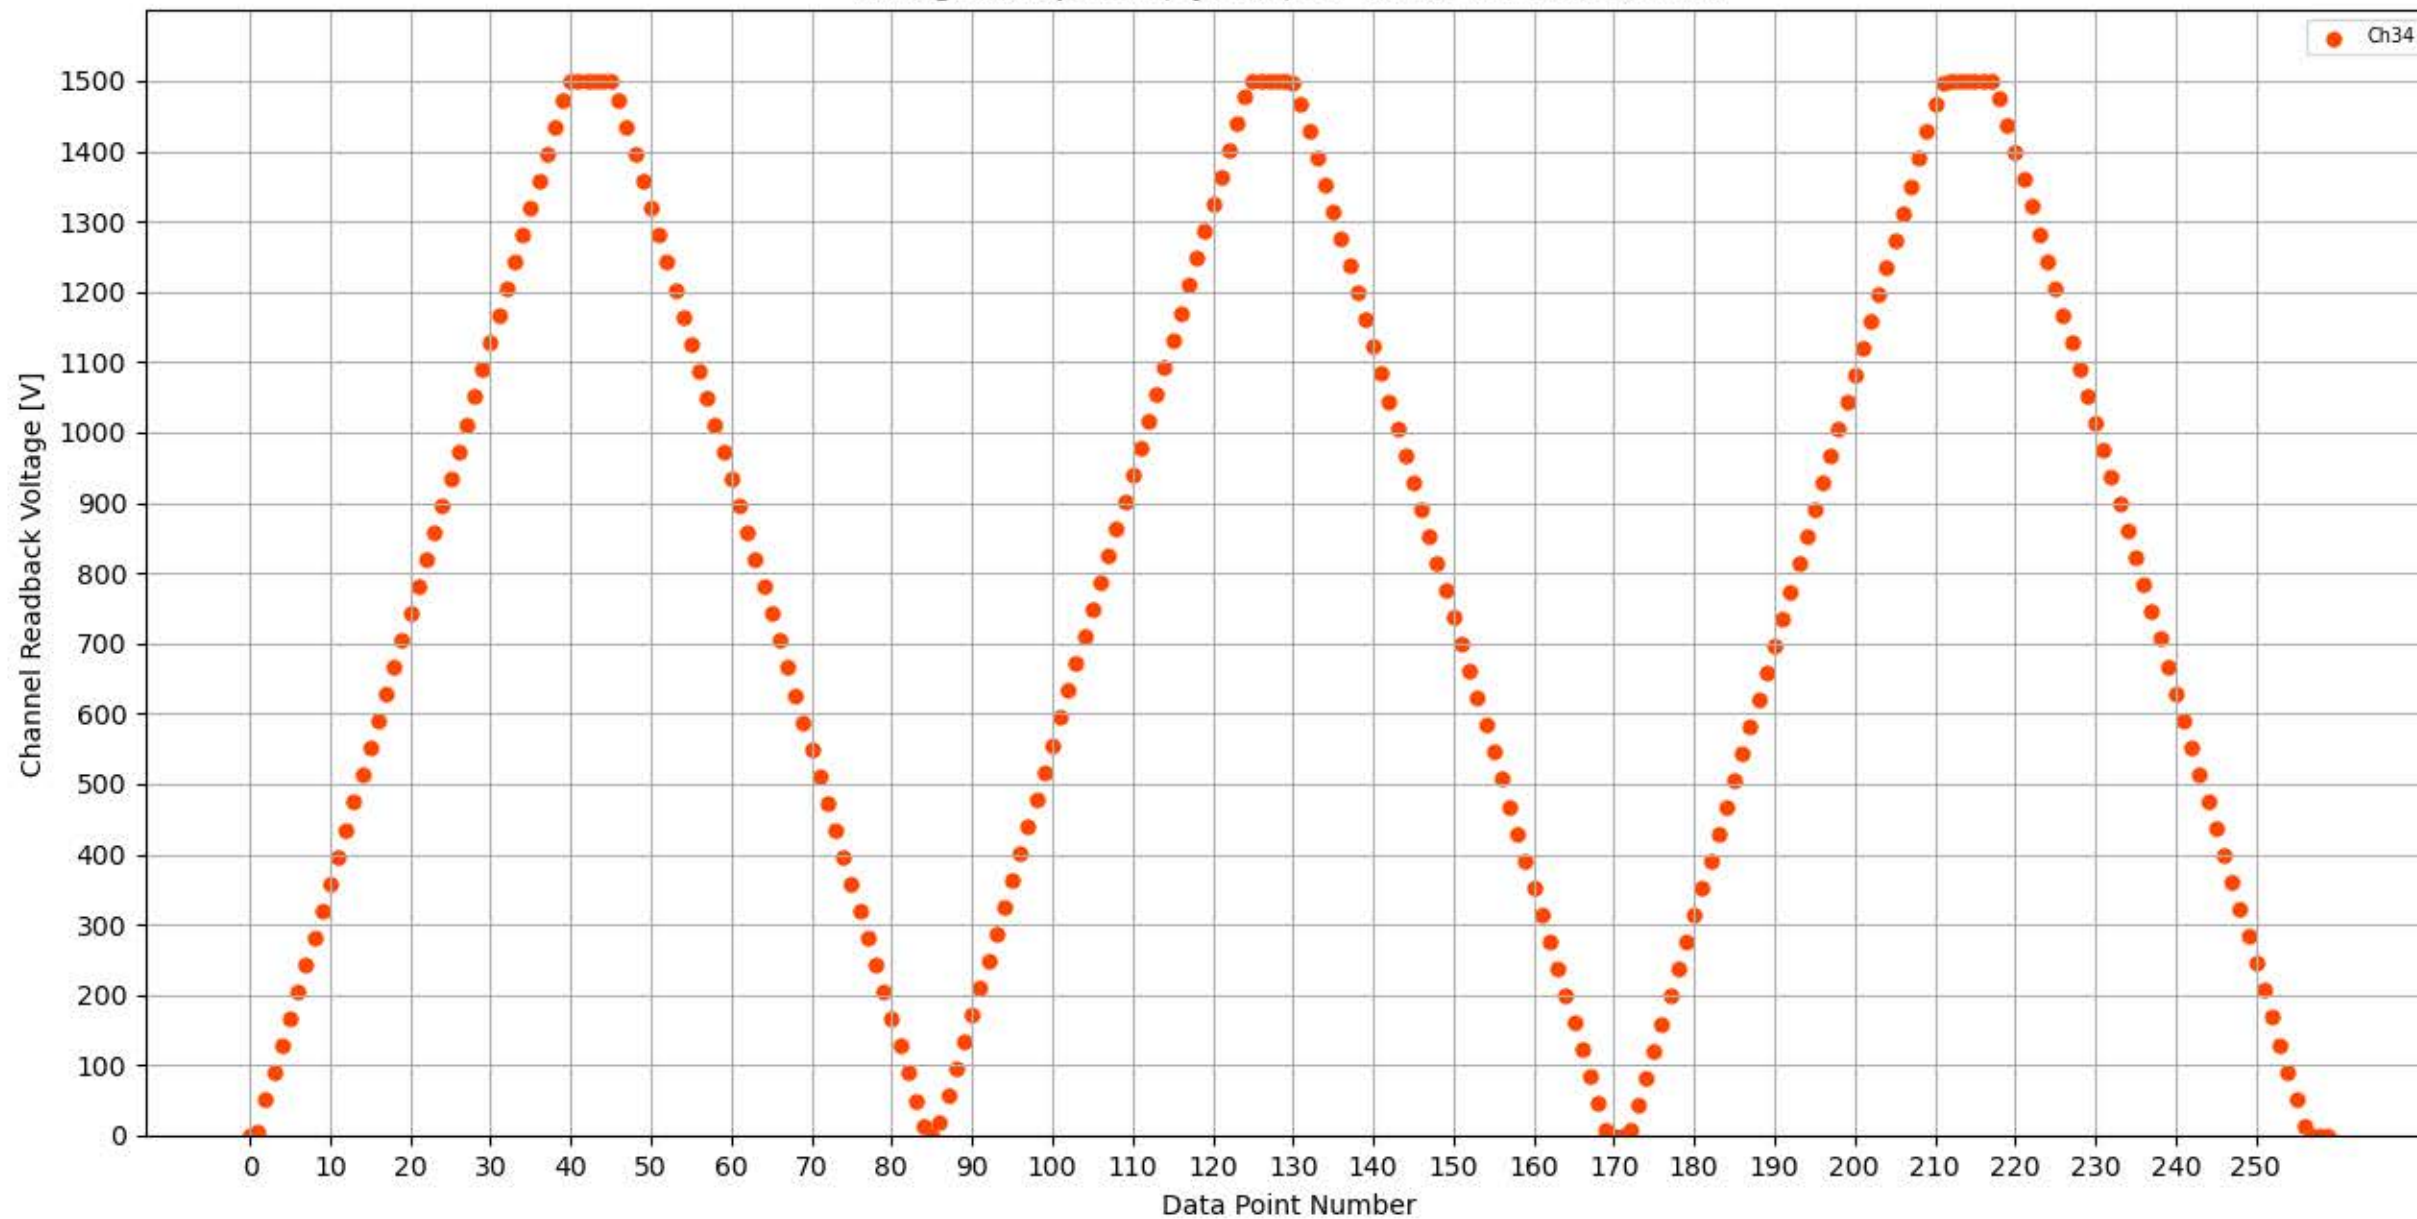

Voltage Ramp Test (Python) Bd #316, Slot #0, Ch #35

Voltage Ramp Test (Python) Bd #316, Slot #0, Ch #34