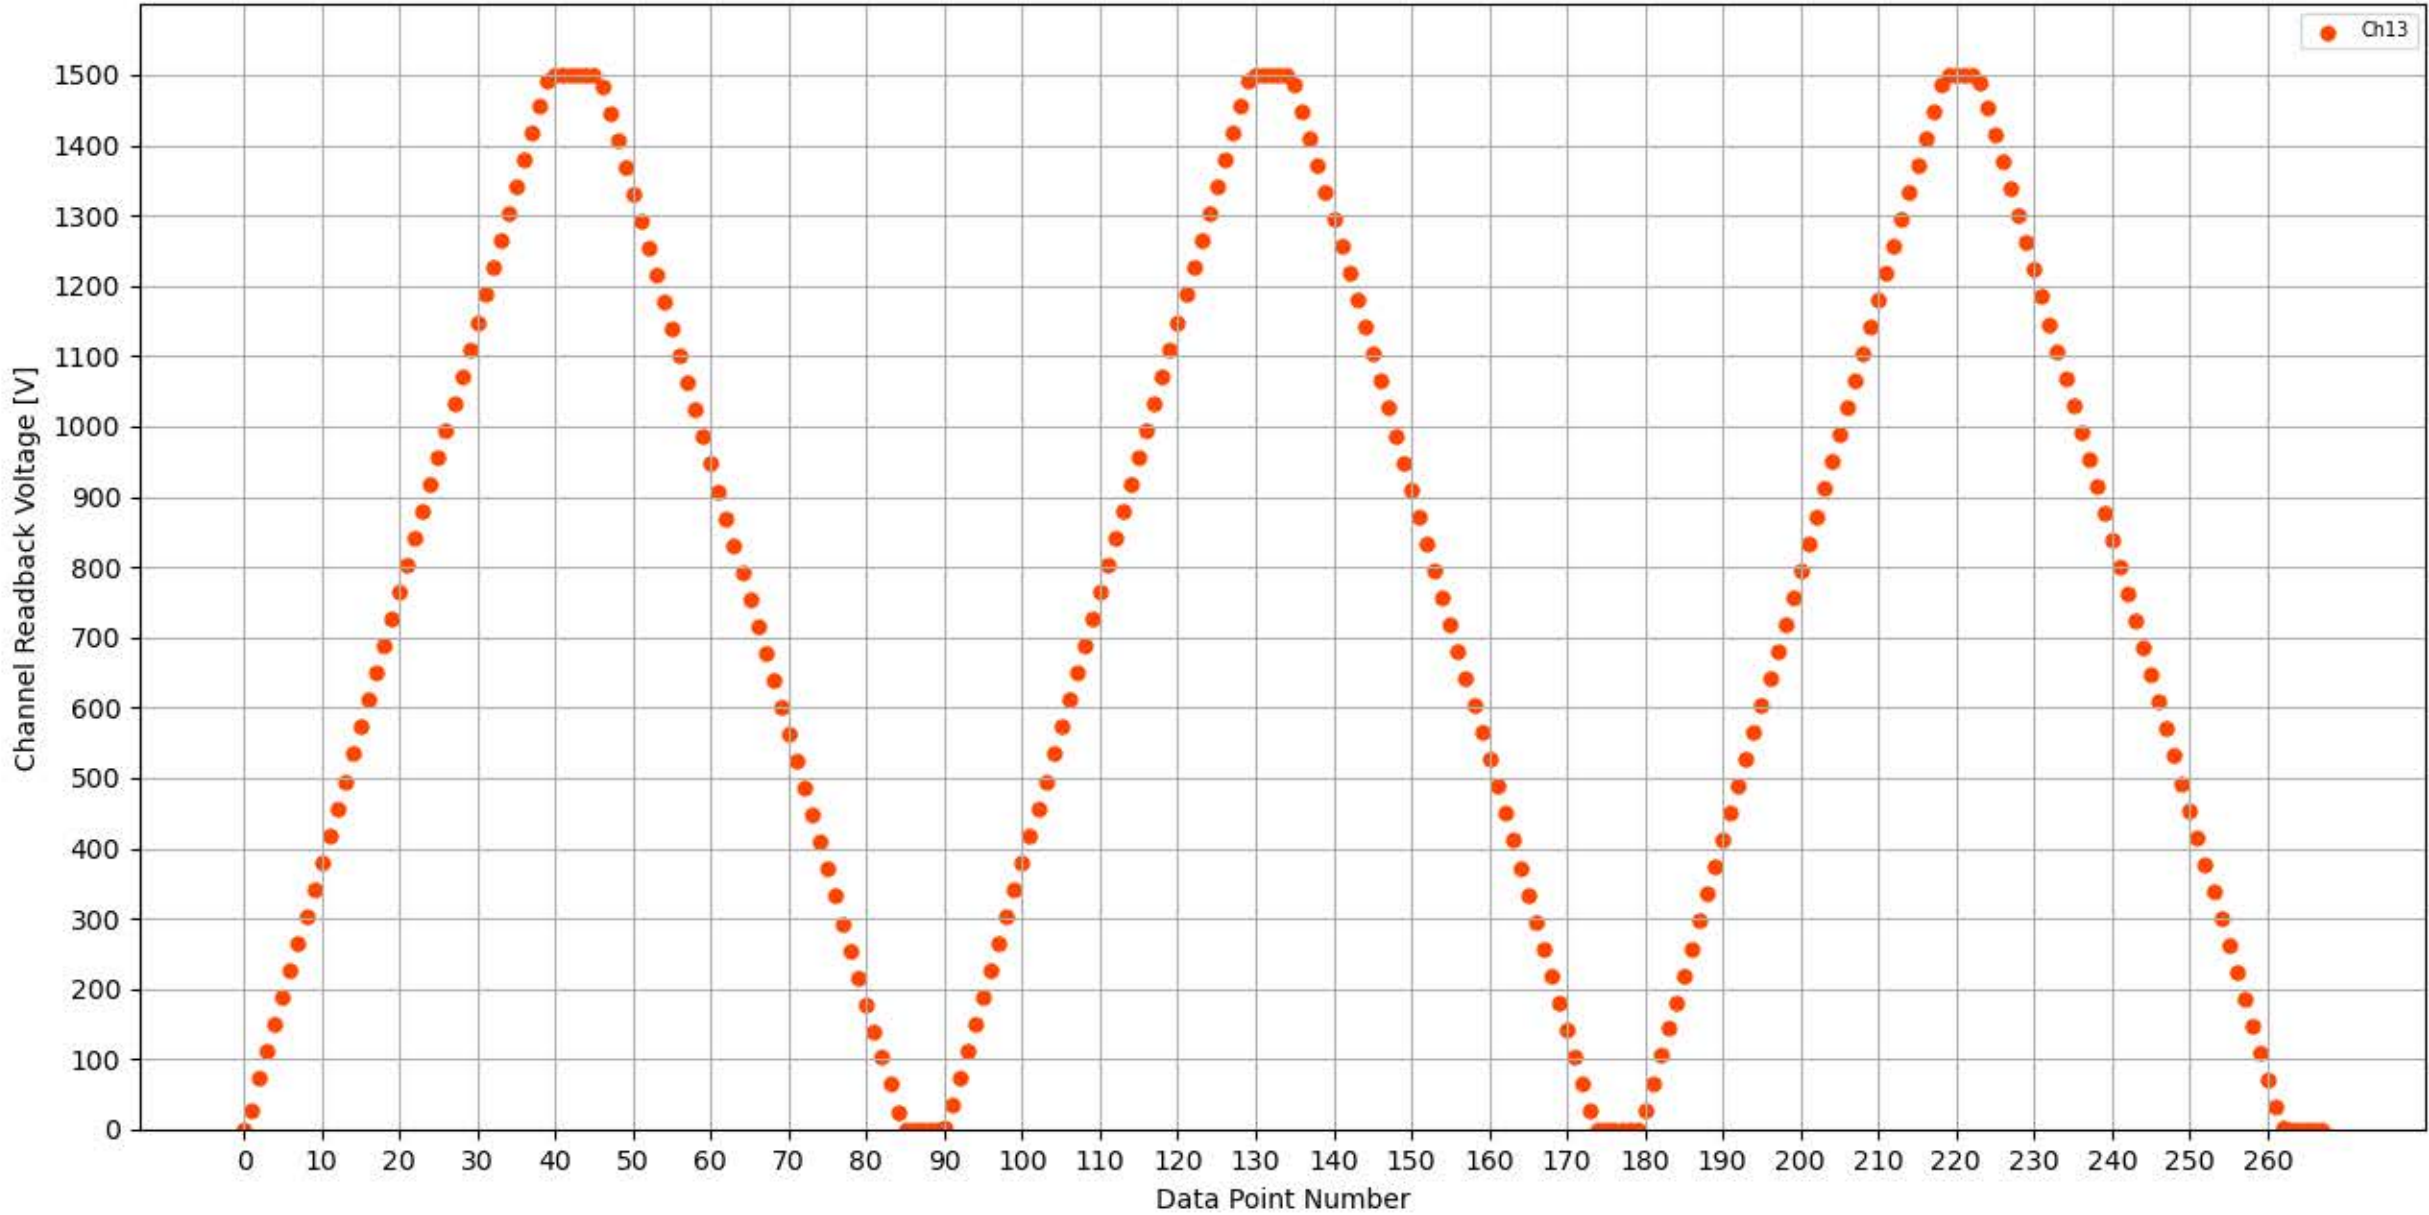

Voltage Ramp Test (Python) Bd #316, Slot #0, Ch #14

Voltage Ramp Test (Python) Bd #316, Slot #0, Ch #13