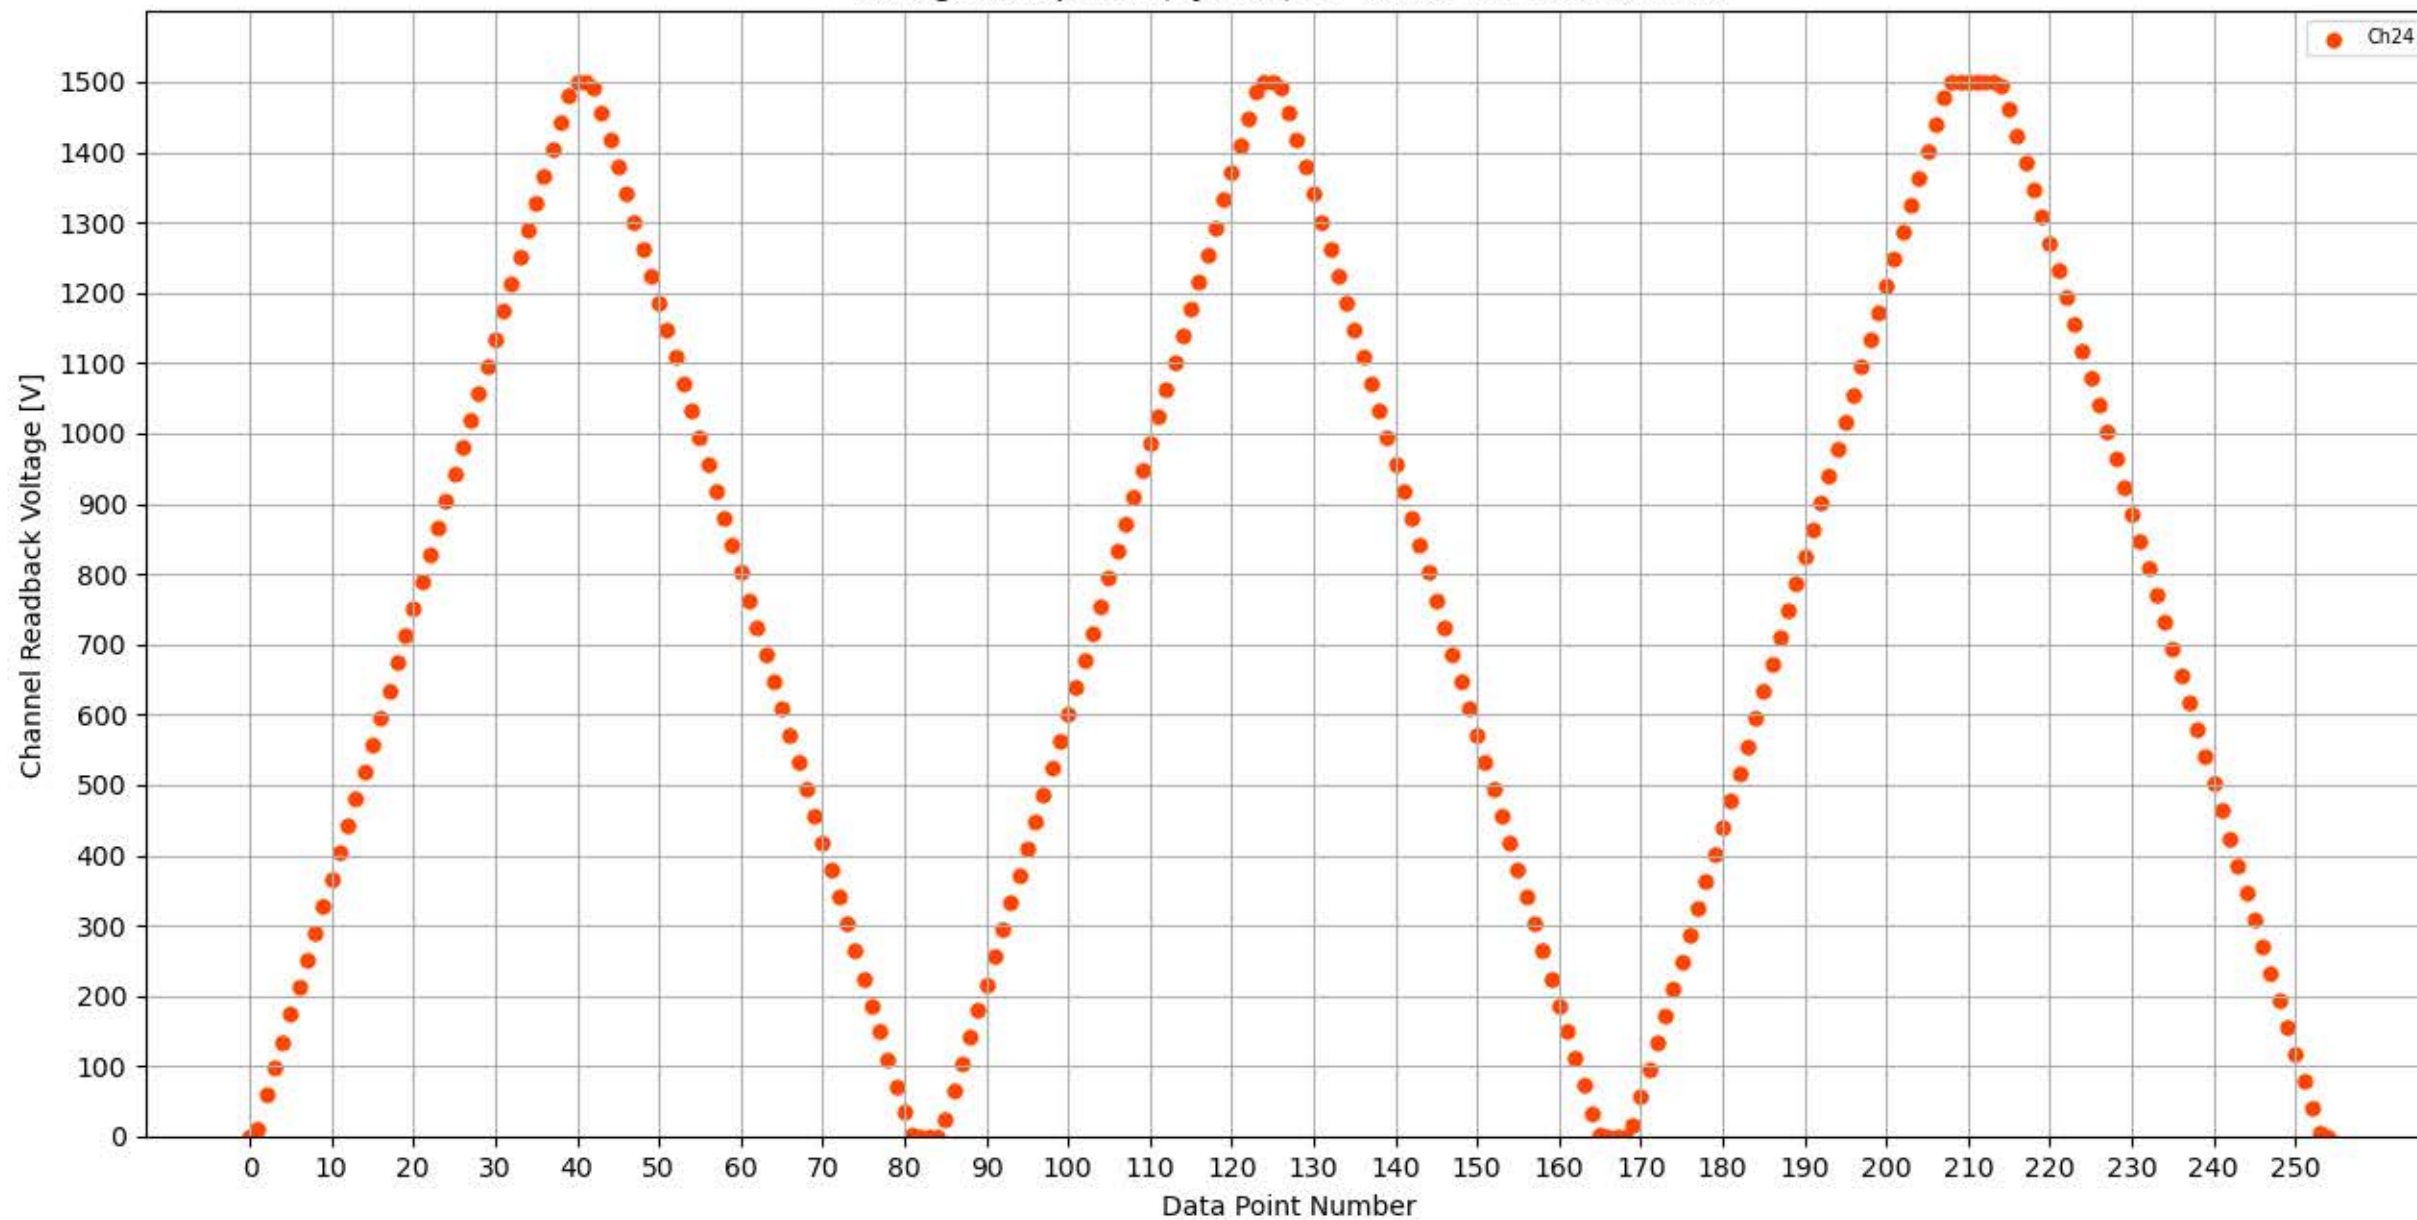

Voltage Ramp Test (Python) Bd #316, Slot #0, Ch #25

Voltage Ramp Test (Python) Bd #316, Slot #0, Ch #24