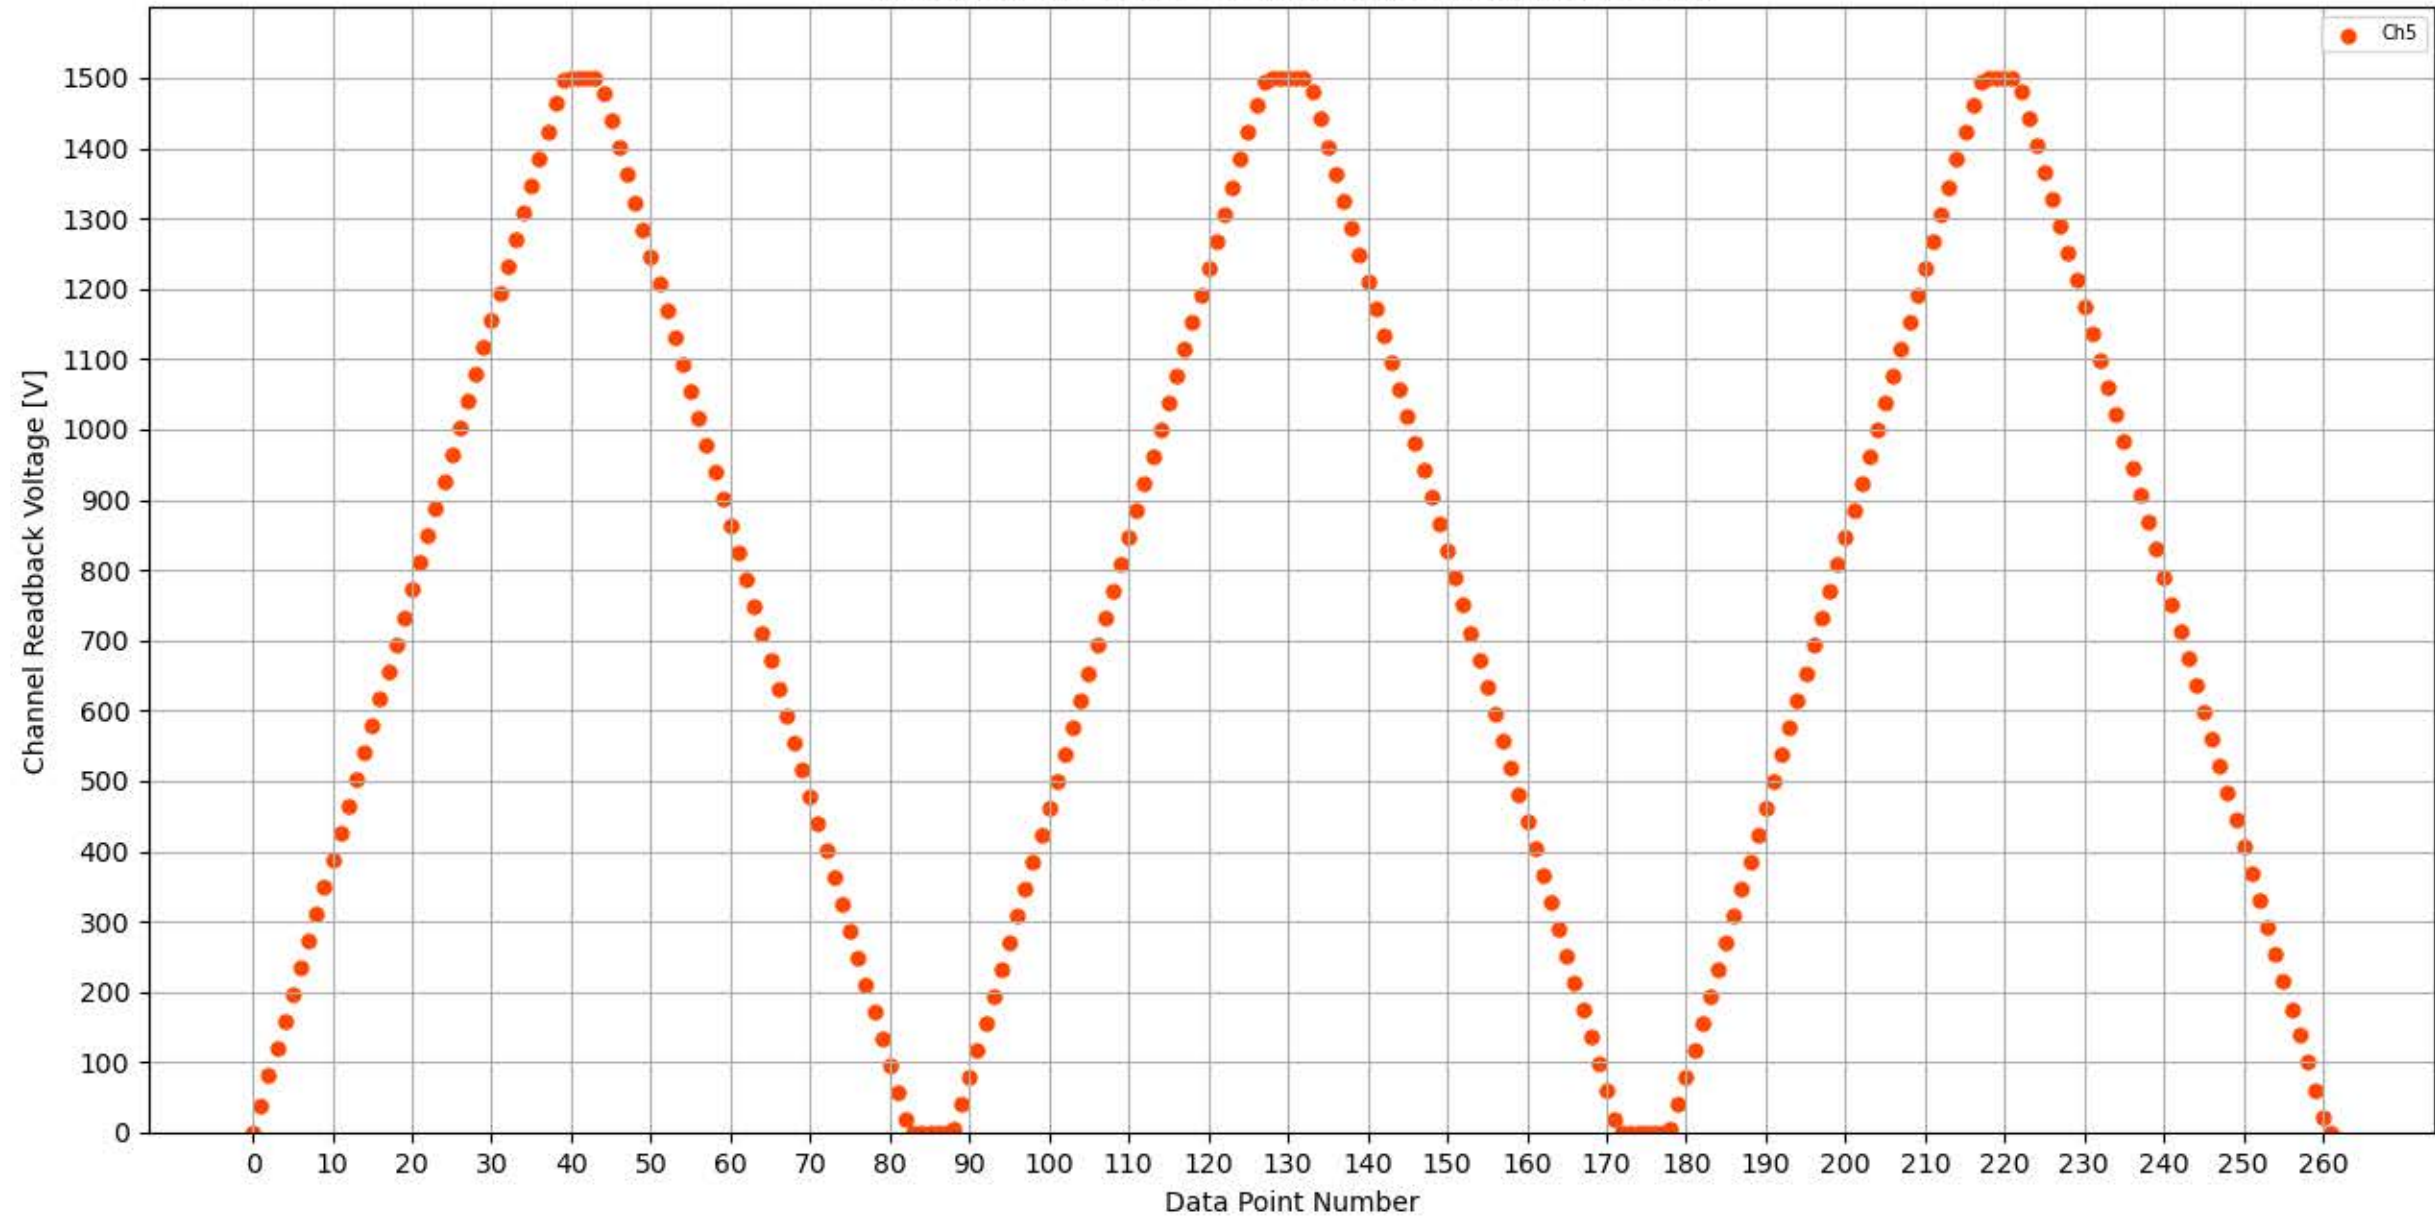

Voltage Ramp Test (Python) Bd #316, Slot #0, Ch #0

Voltage Ramp Test (Python) Bd #316, Slot #0, Ch #1

Voltage Ramp Test (Python) Bd #316, Slot #0, Ch #2

Voltage Ramp Test (Python) Bd #316, Slot #0, Ch #3

Voltage Ramp Test (Python) Bd #316, Slot #0, Ch #4

Voltage Ramp Test (Python) Bd #316, Slot #0, Ch #5

Voltage Ramp Test (Python) Bd #316, Slot #0, Ch #6

Voltage Ramp Test (Python) Bd #316, Slot #0, Ch #7