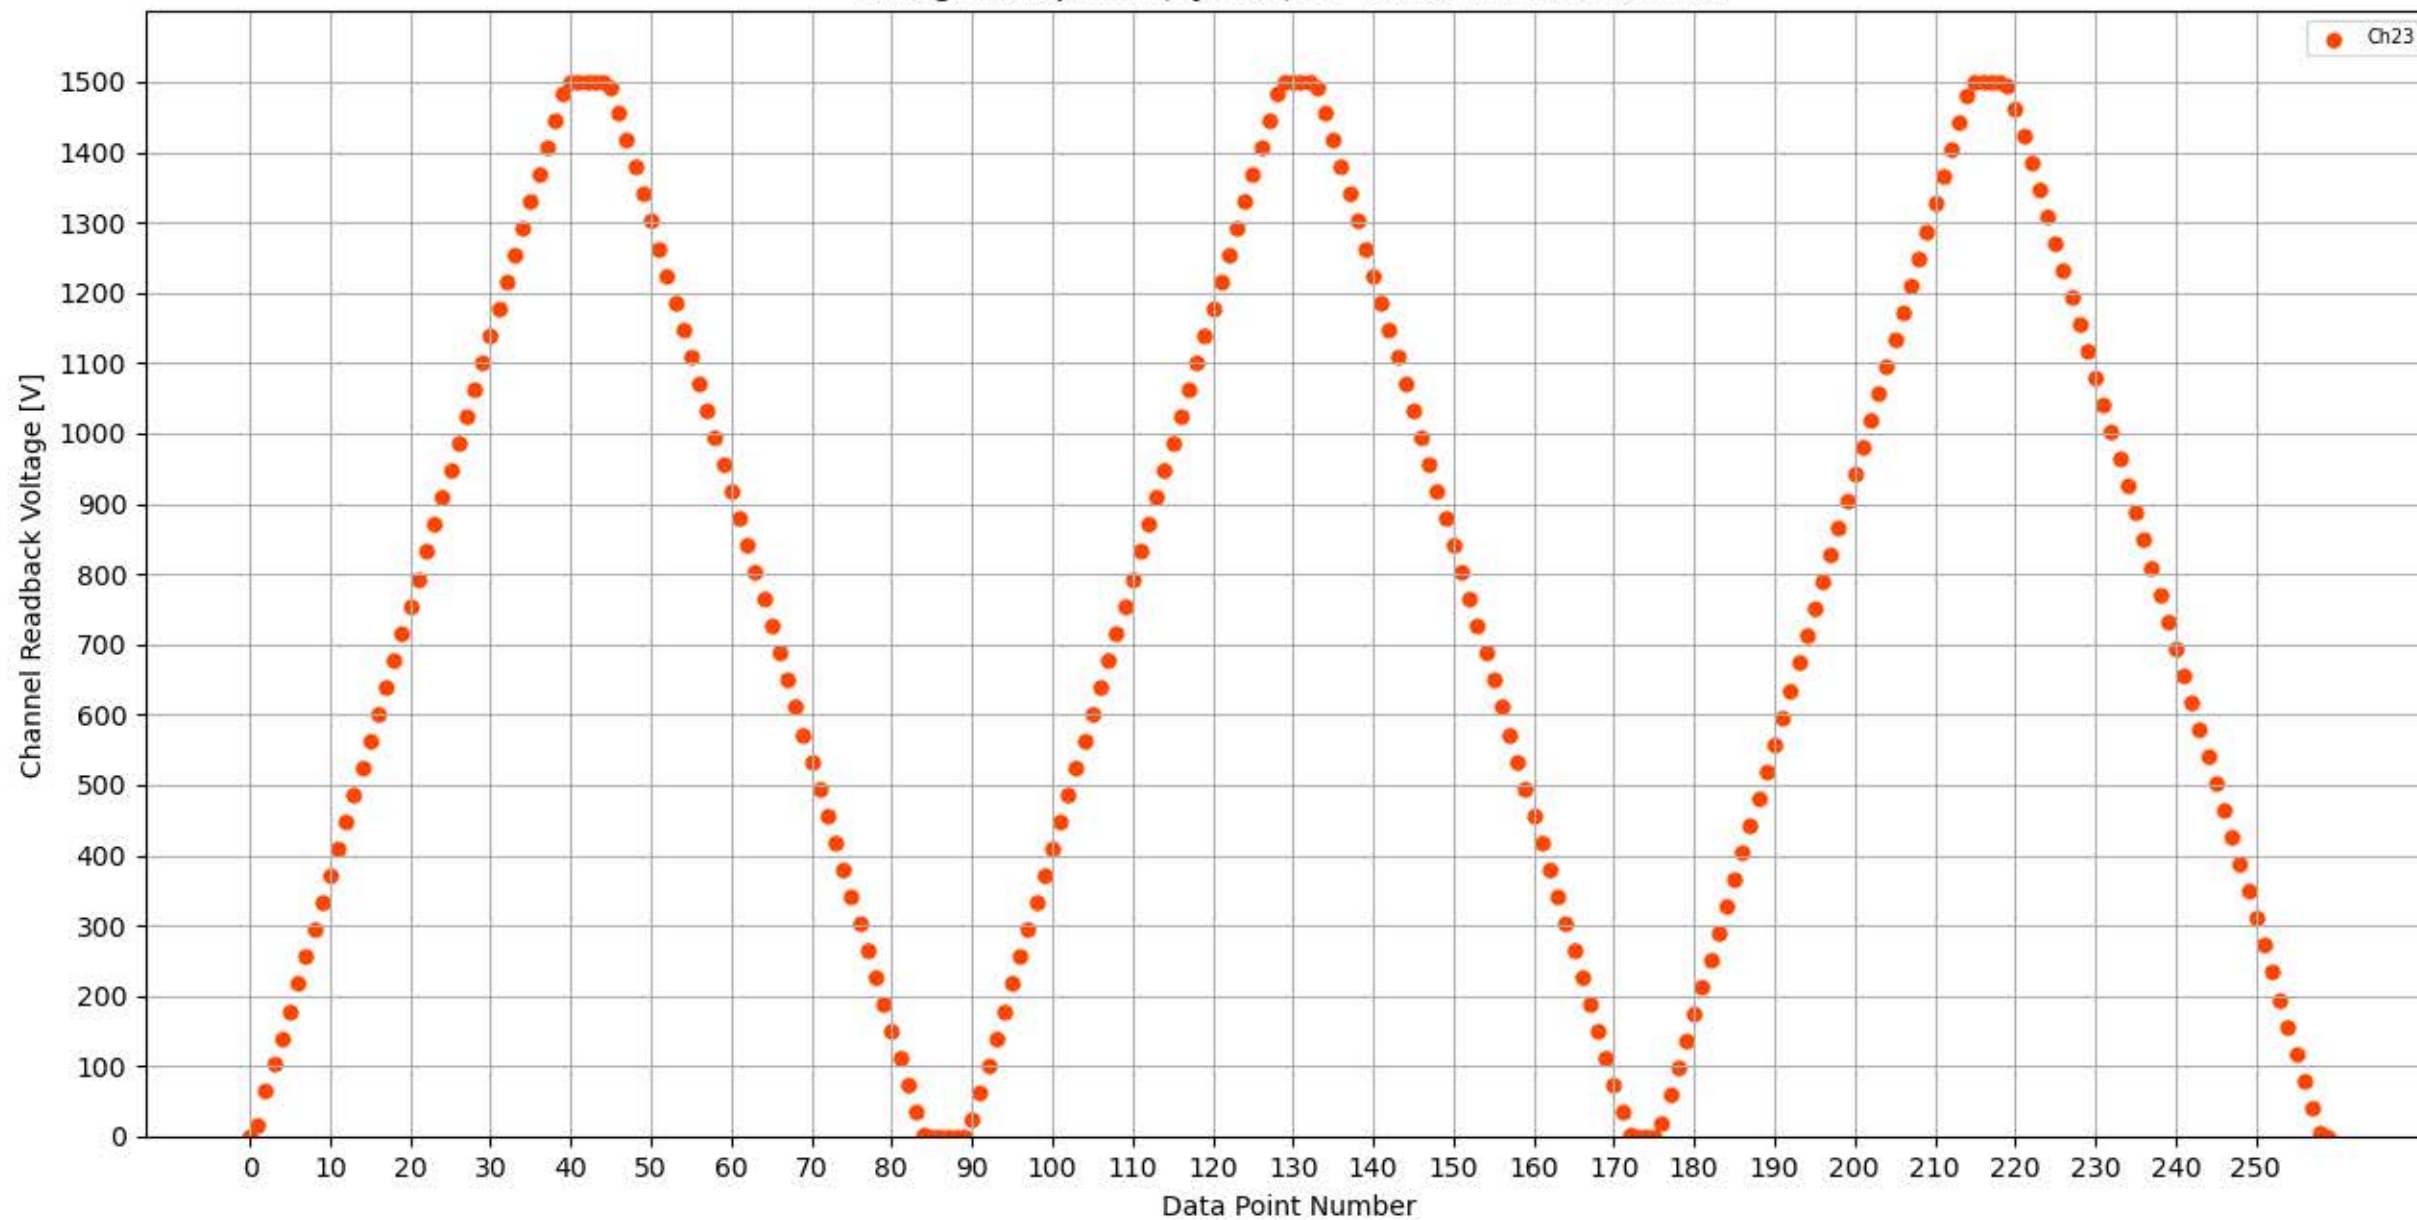

Voltage Ramp Test (Python) Bd #316, Slot #0, Ch #20

Voltage Ramp Test (Python) Bd #316, Slot #0, Ch #21

Voltage Ramp Test (Python) Bd #316, Slot #0, Ch #22

Voltage Ramp Test (Python) Bd #316, Slot #0, Ch #23