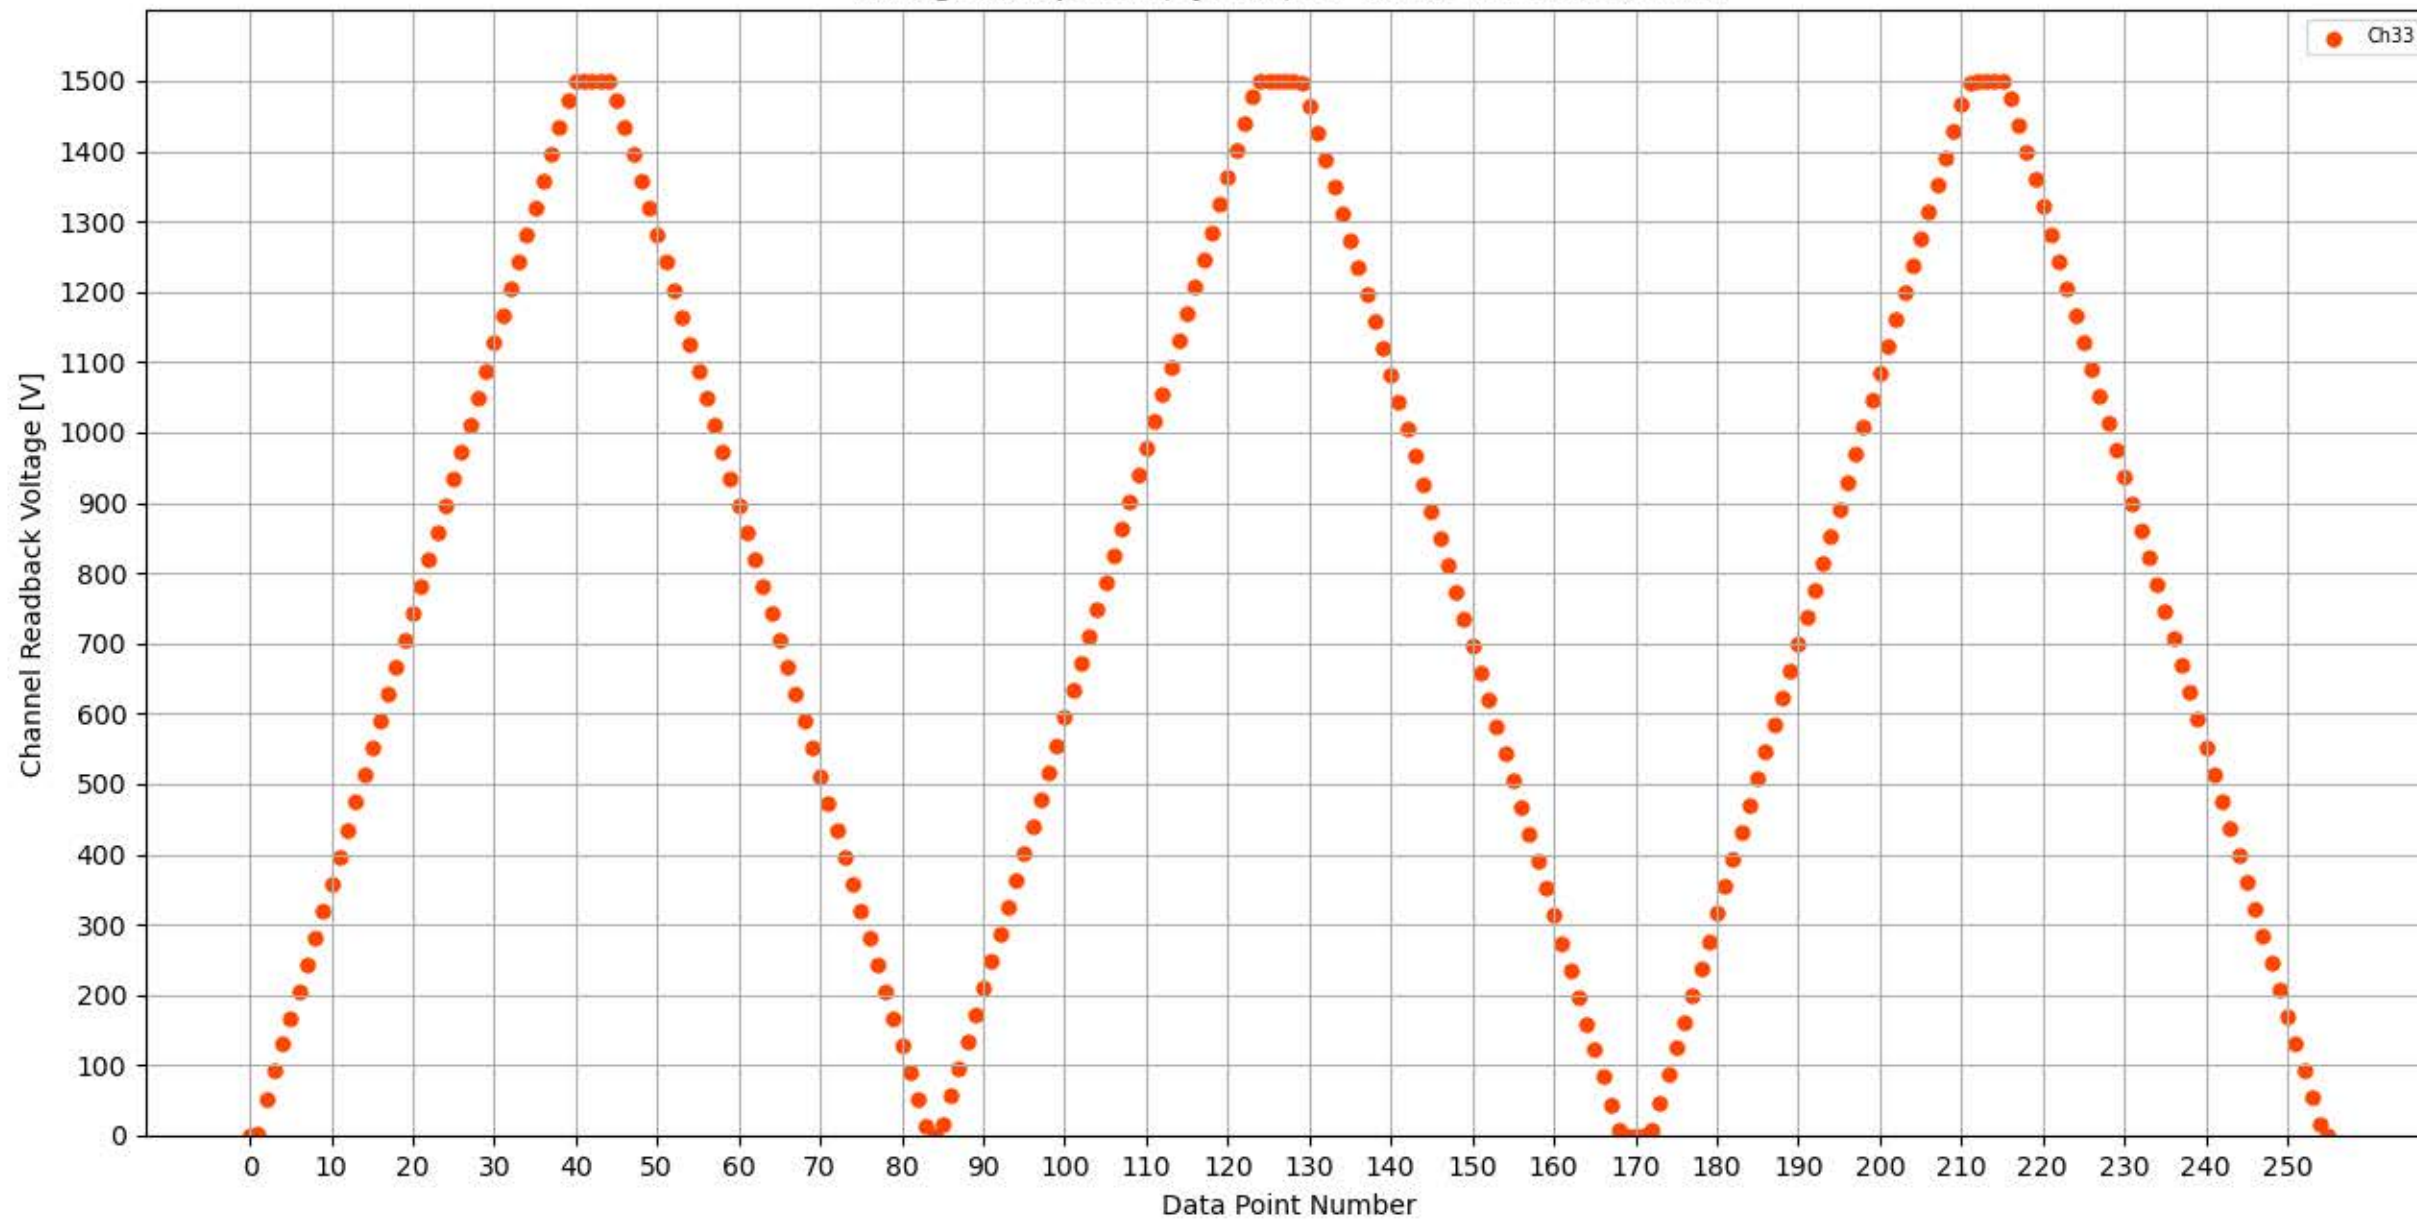

Voltage Ramp Test (Python) Bd #316, Slot #0, Ch #34

Voltage Ramp Test (Python) Bd #316, Slot #0, Ch #33