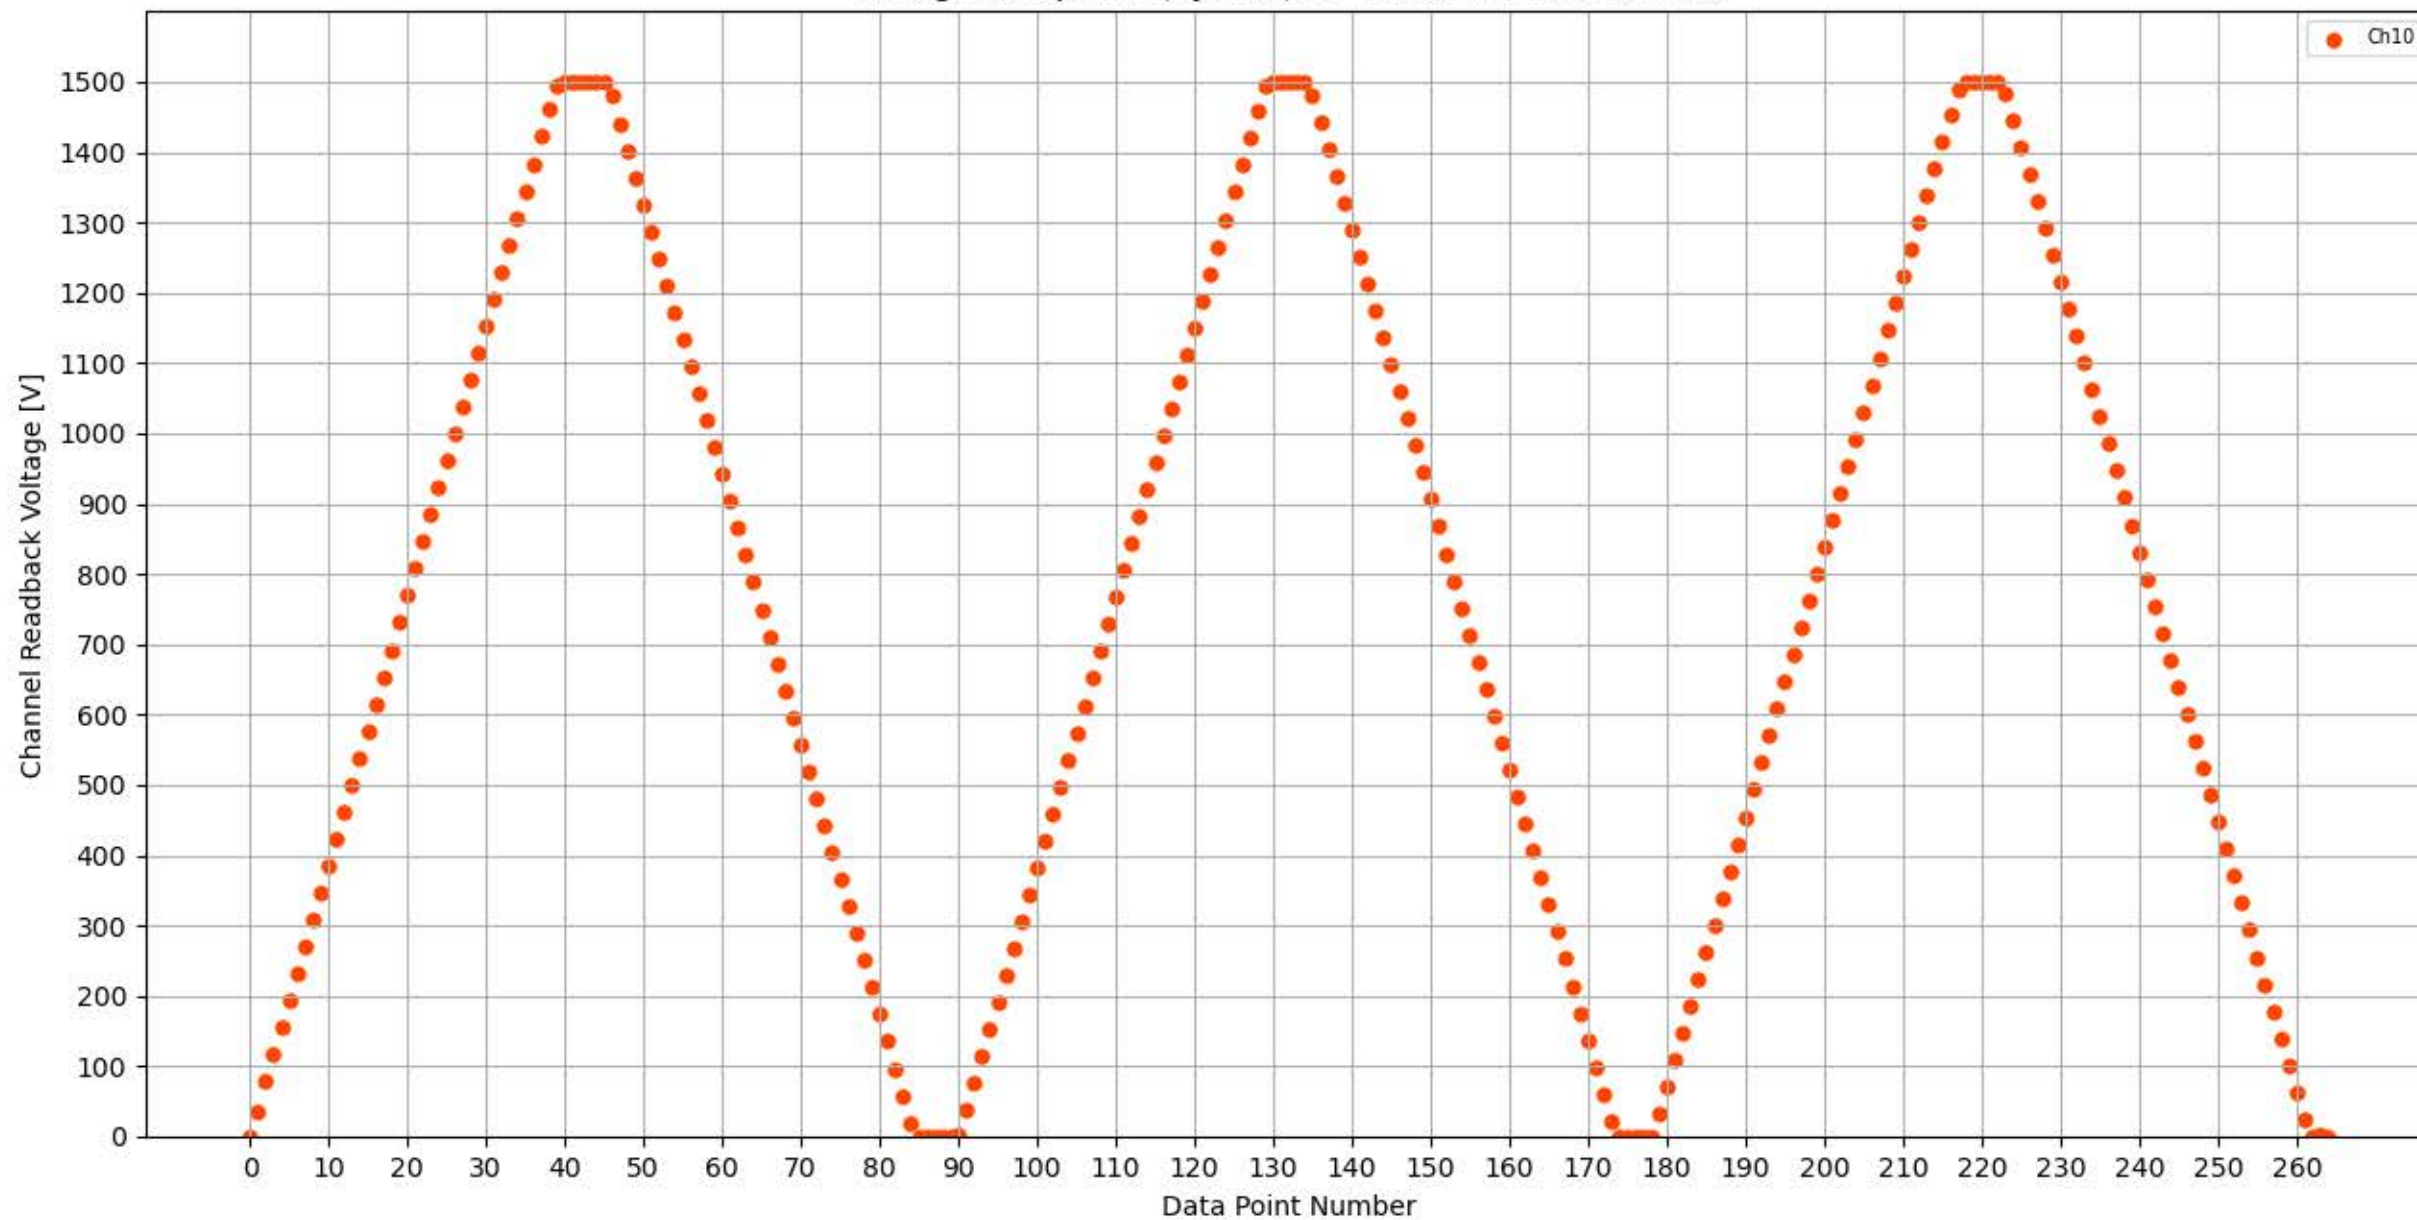

Voltage Ramp Test (Python) Bd #316, Slot #0, Ch #11

Voltage Ramp Test (Python) Bd #316, Slot #0, Ch #10