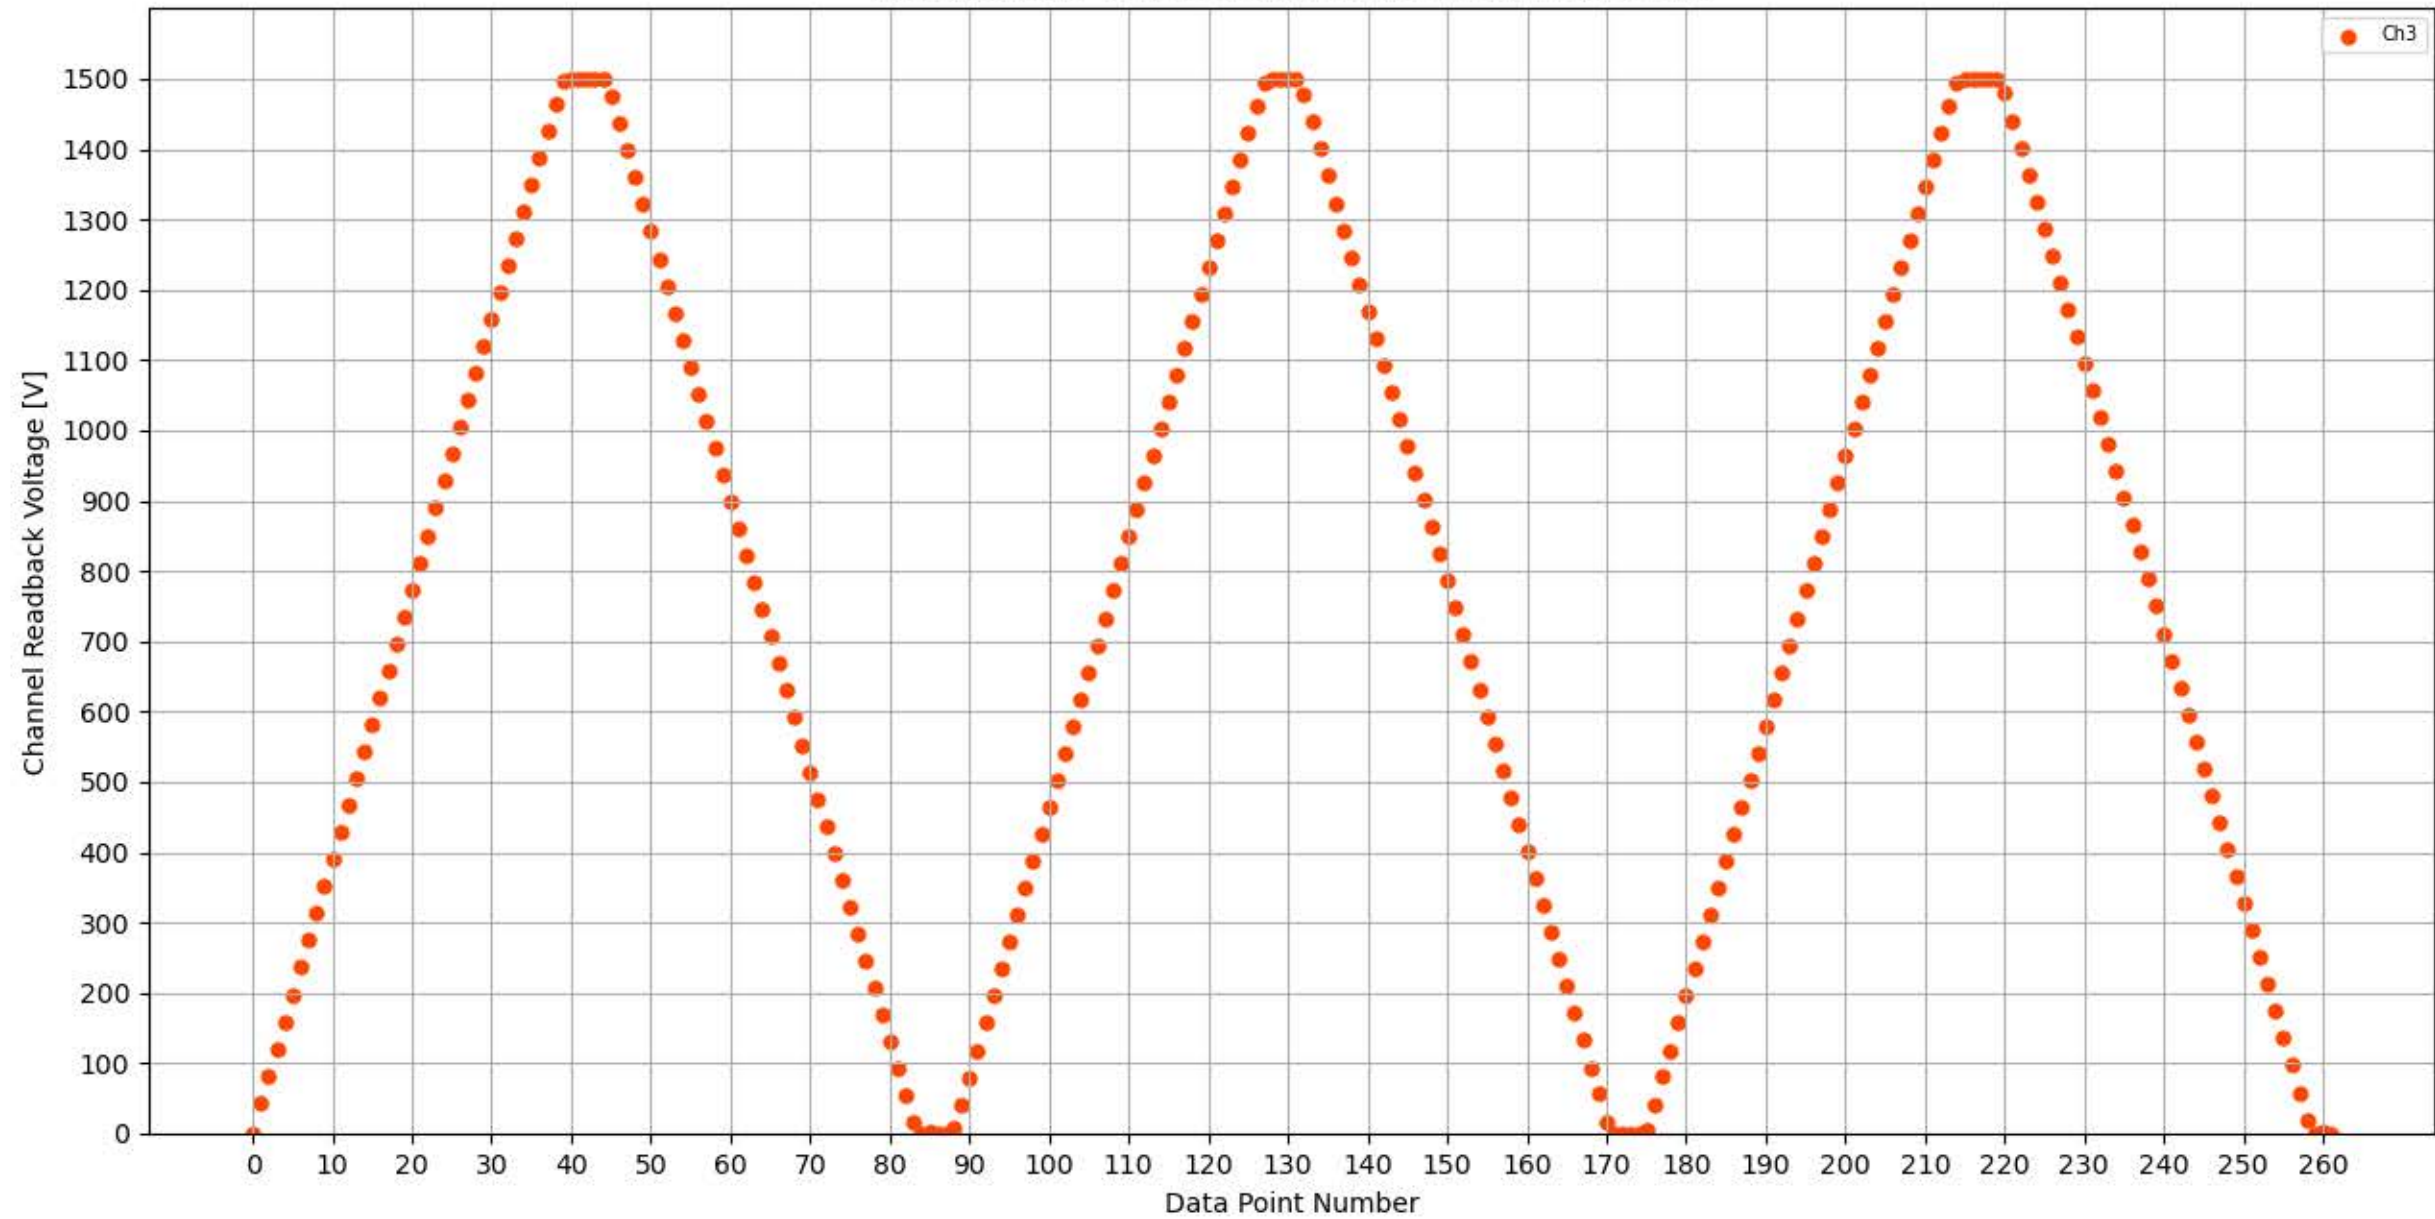

Voltage Ramp Test (Python) Bd #316, Slot #0, Ch #0

Voltage Ramp Test (Python) Bd #316, Slot #0, Ch #1

Voltage Ramp Test (Python) Bd #316, Slot #0, Ch #2

Voltage Ramp Test (Python) Bd #316, Slot #0, Ch #3

Voltage Ramp Test (Python) Bd #316, Slot #0, Ch #4

Voltage Ramp Test (Python) Bd #316, Slot #0, Ch #5

Voltage Ramp Test (Python) Bd #316, Slot #0, Ch #6

Voltage Ramp Test (Python) Bd #316, Slot #0, Ch #7