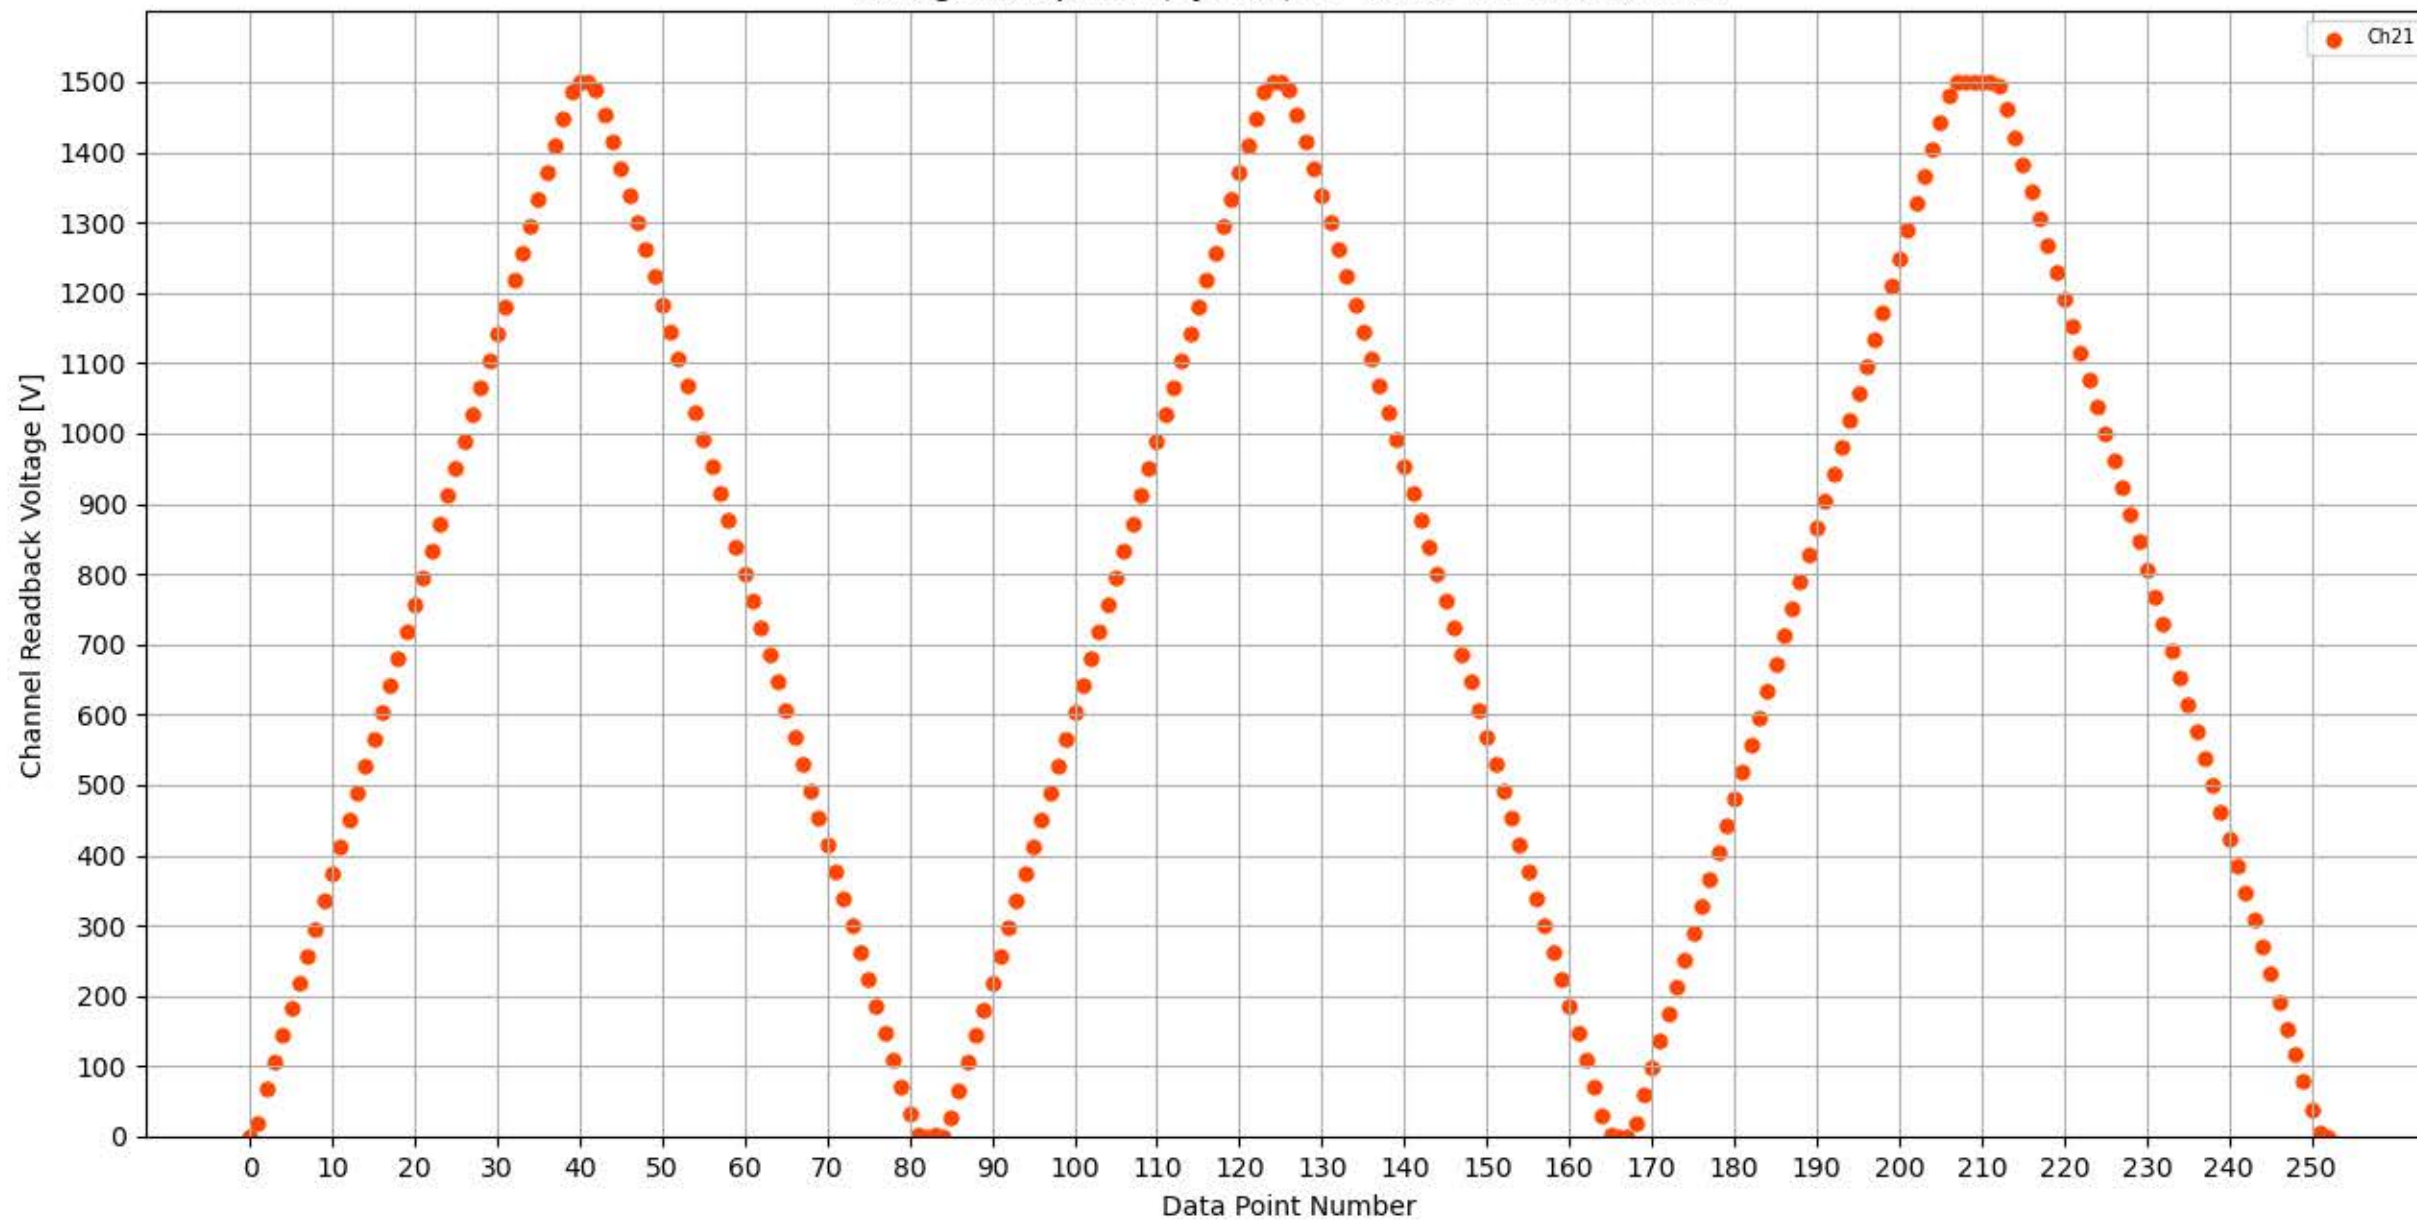

Voltage Ramp Test (Python) Bd #316, Slot #0, Ch #22

Voltage Ramp Test (Python) Bd #316, Slot #0, Ch #21