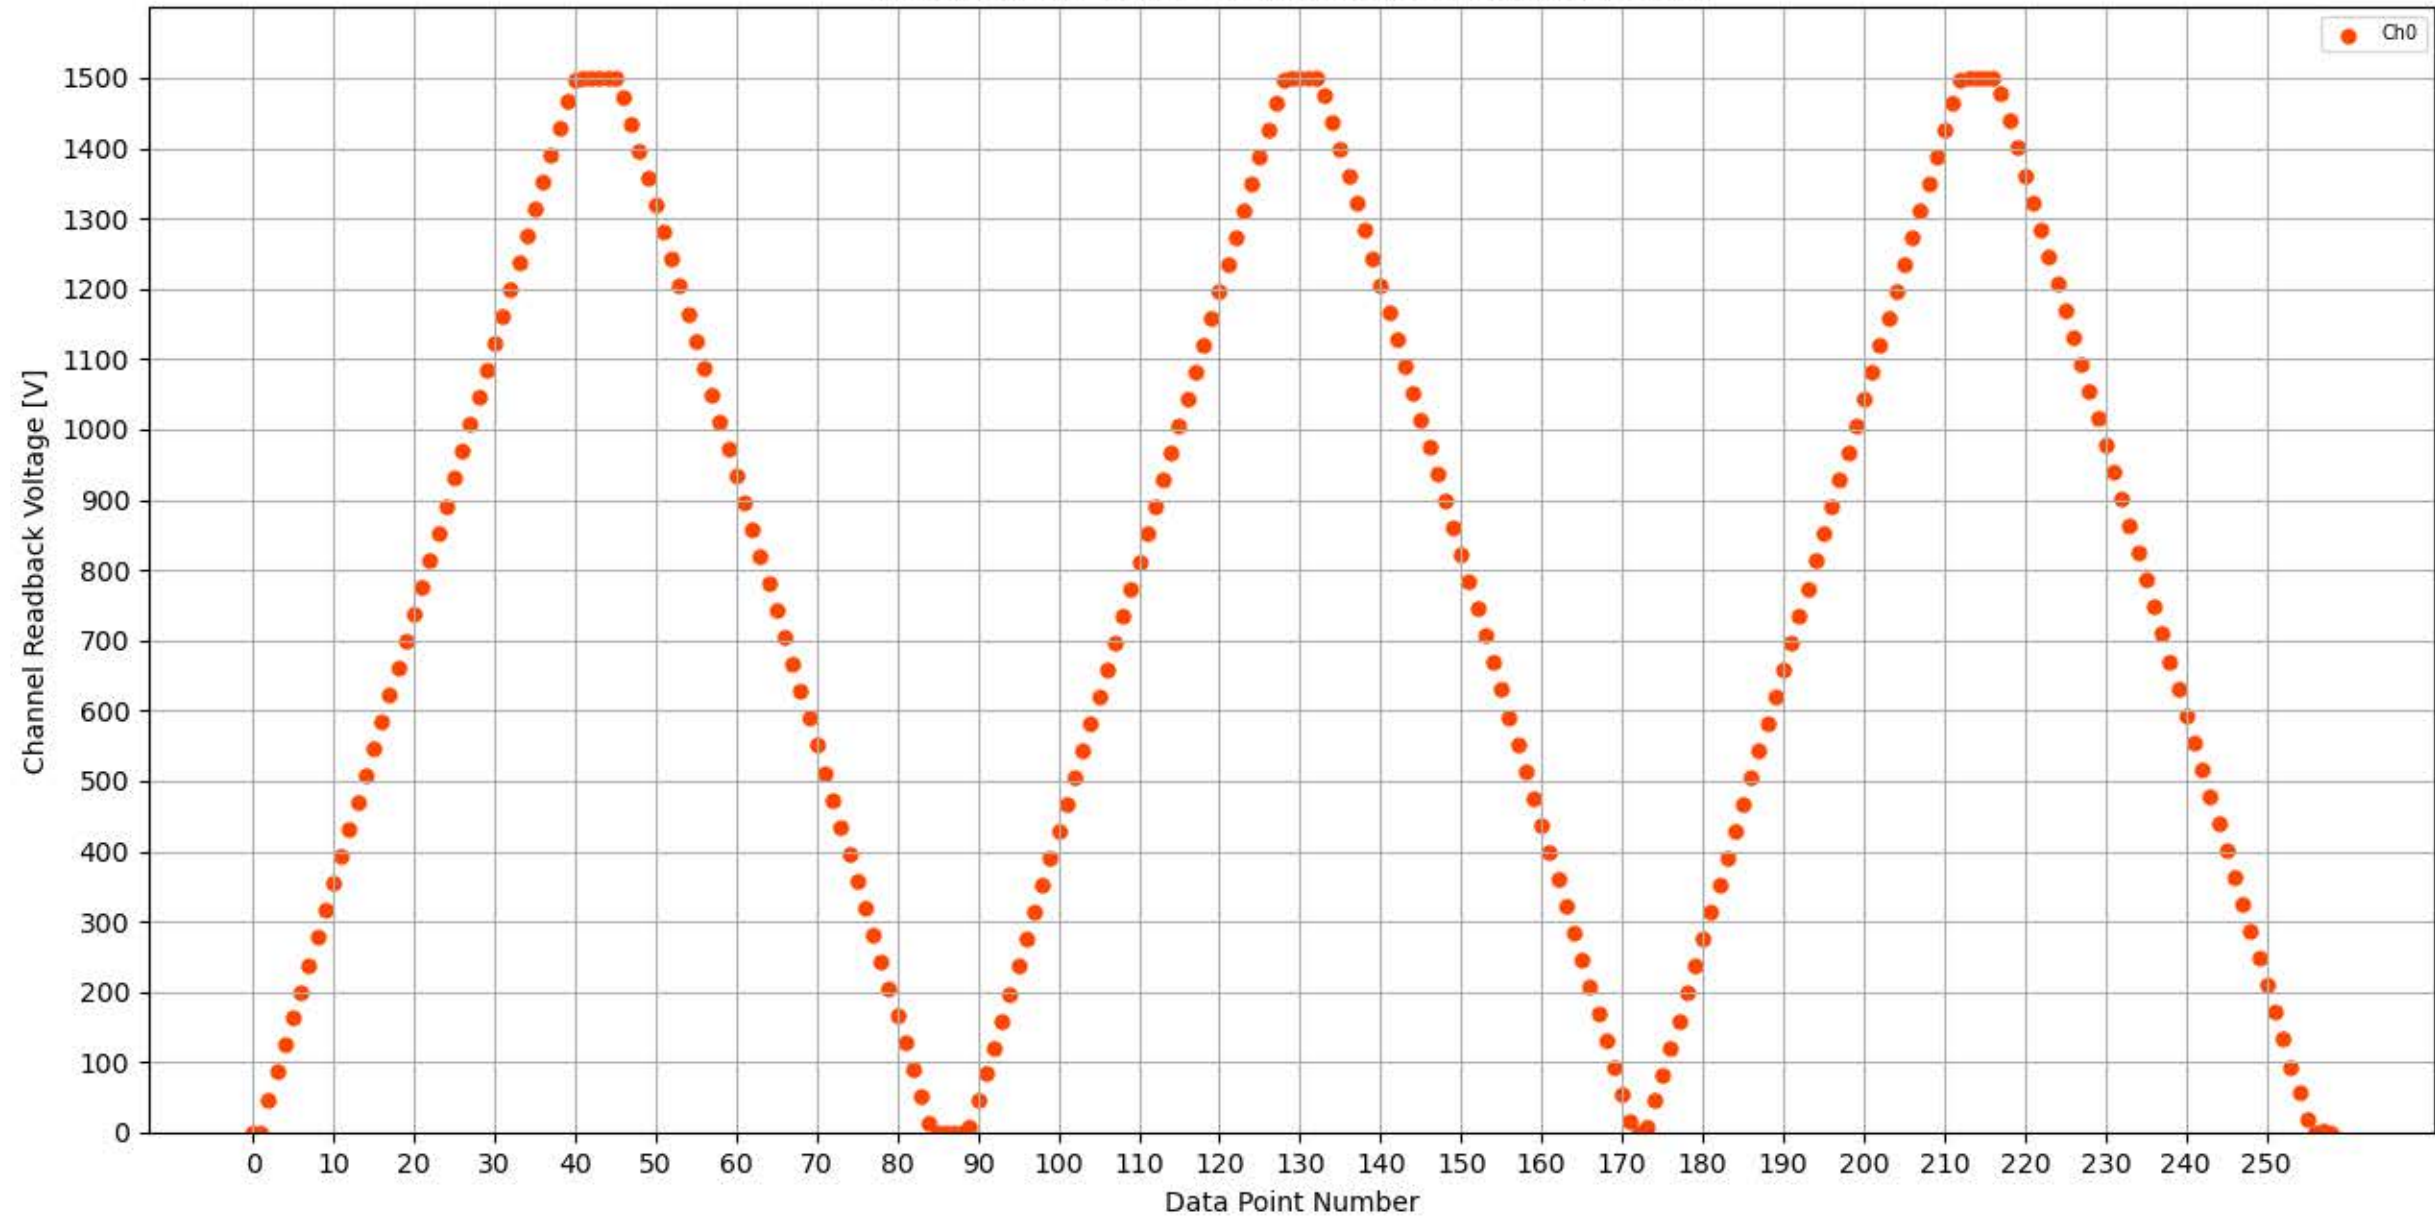

Voltage Ramp Test (Python) Bd #316, Slot #0, Ch #0

Voltage Ramp Test (Python) Bd #316, Slot #0, Ch #1

Voltage Ramp Test (Python) Bd #316, Slot #0, Ch #2

Voltage Ramp Test (Python) Bd #316, Slot #0, Ch #3

Voltage Ramp Test (Python) Bd #316, Slot #0, Ch #4

Voltage Ramp Test (Python) Bd #316, Slot #0, Ch #5

Voltage Ramp Test (Python) Bd #316, Slot #0, Ch #6

Voltage Ramp Test (Python) Bd #316, Slot #0, Ch #7