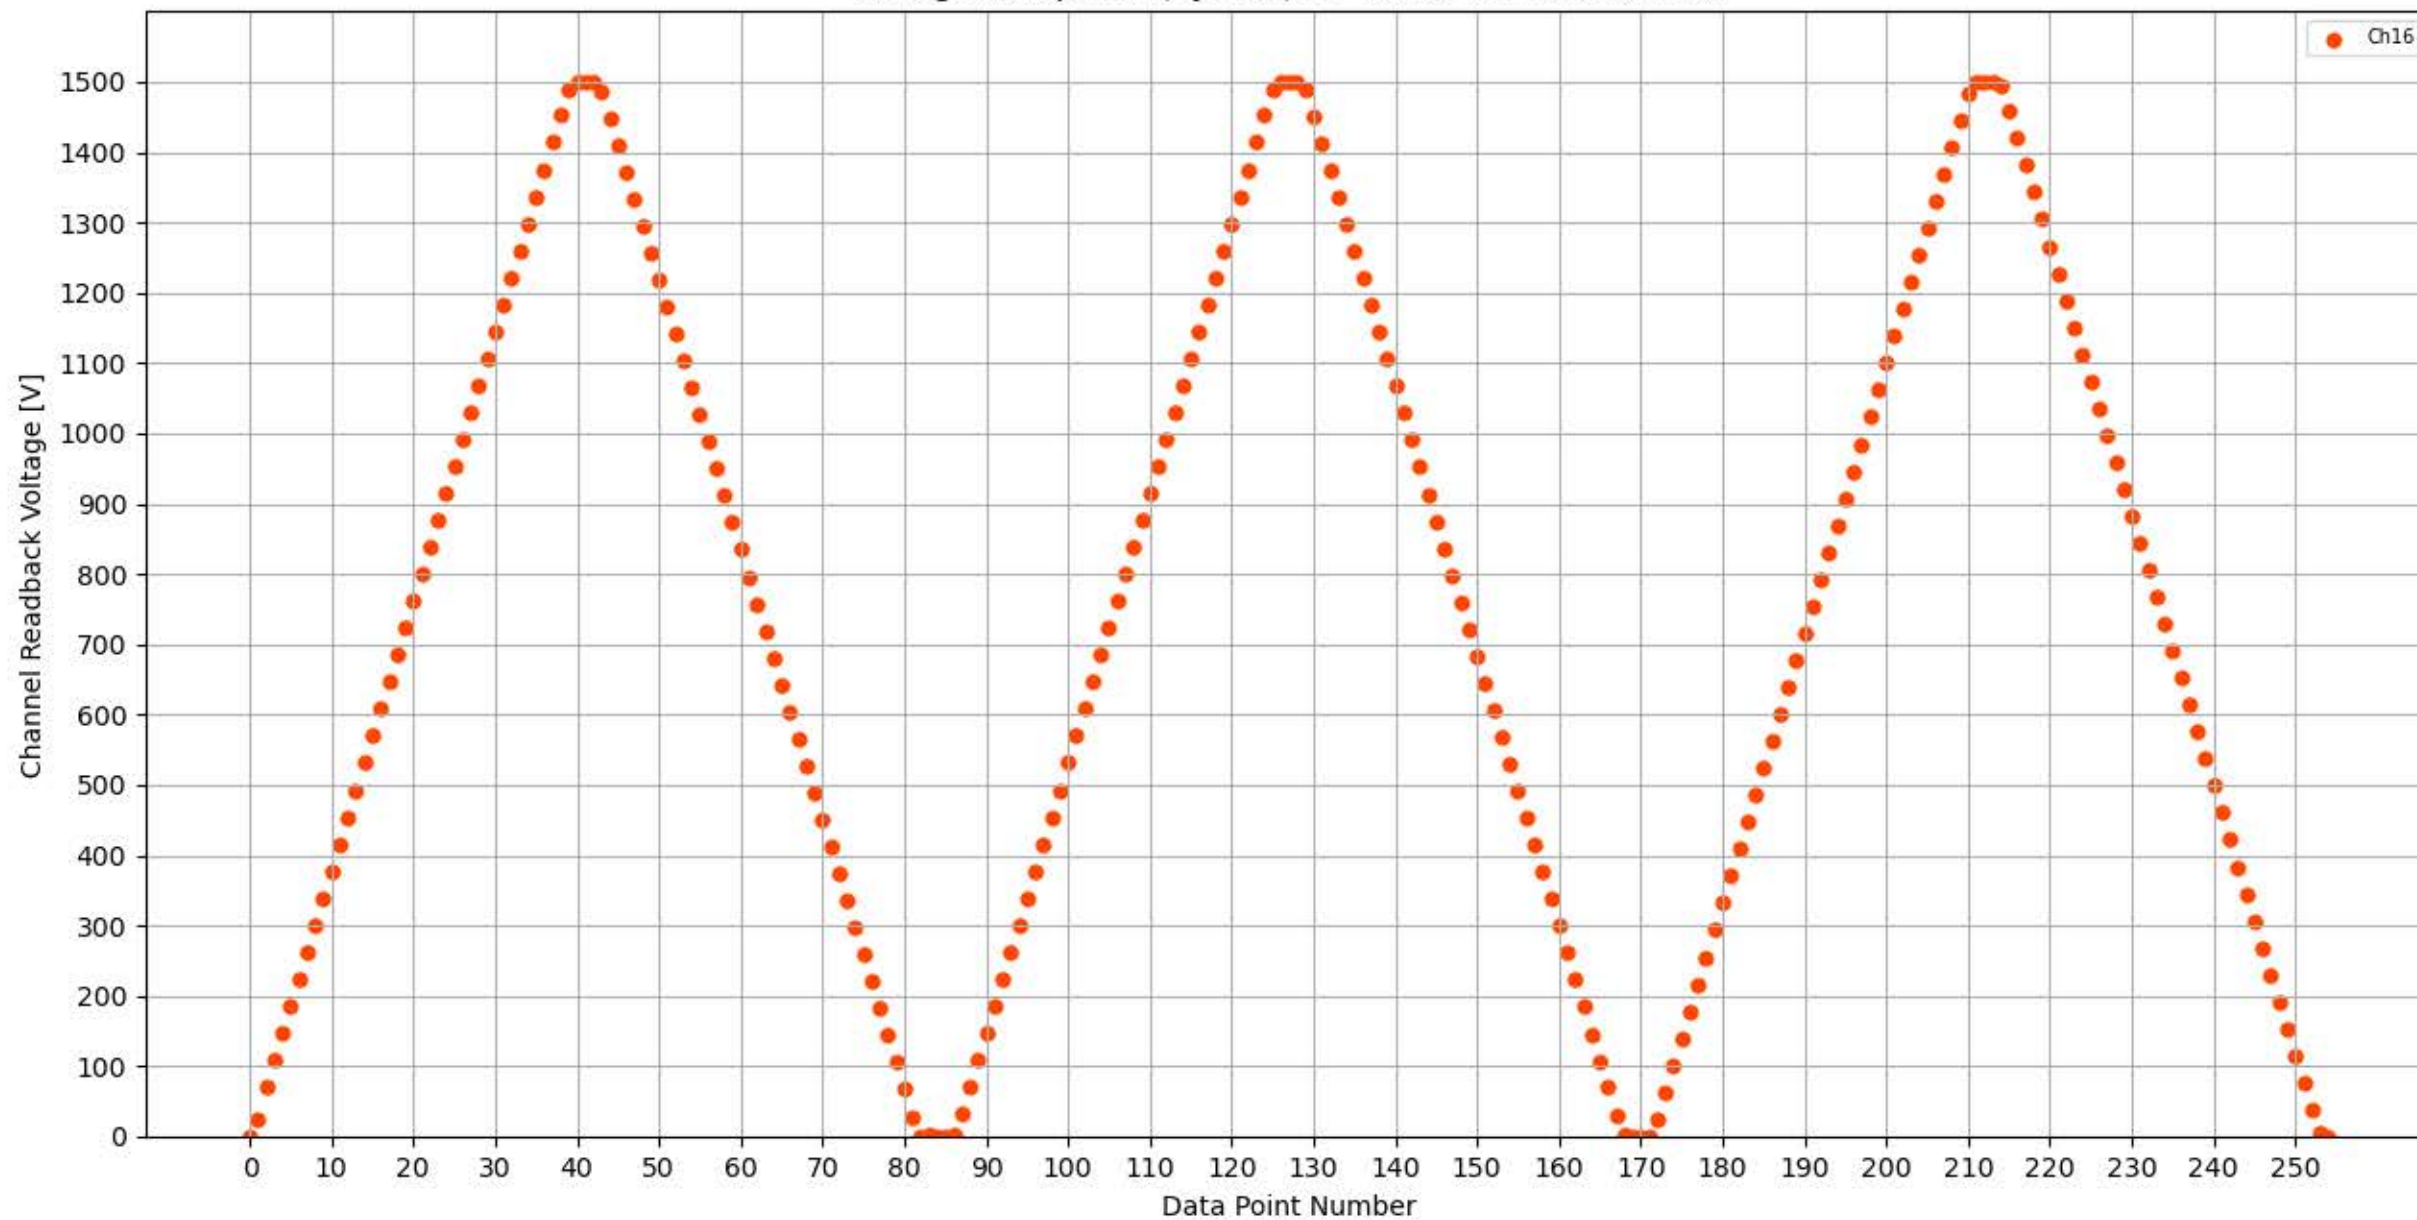

Voltage Ramp Test (Python) Bd #316, Slot #0, Ch #17

Voltage Ramp Test (Python) Bd #316, Slot #0, Ch #16