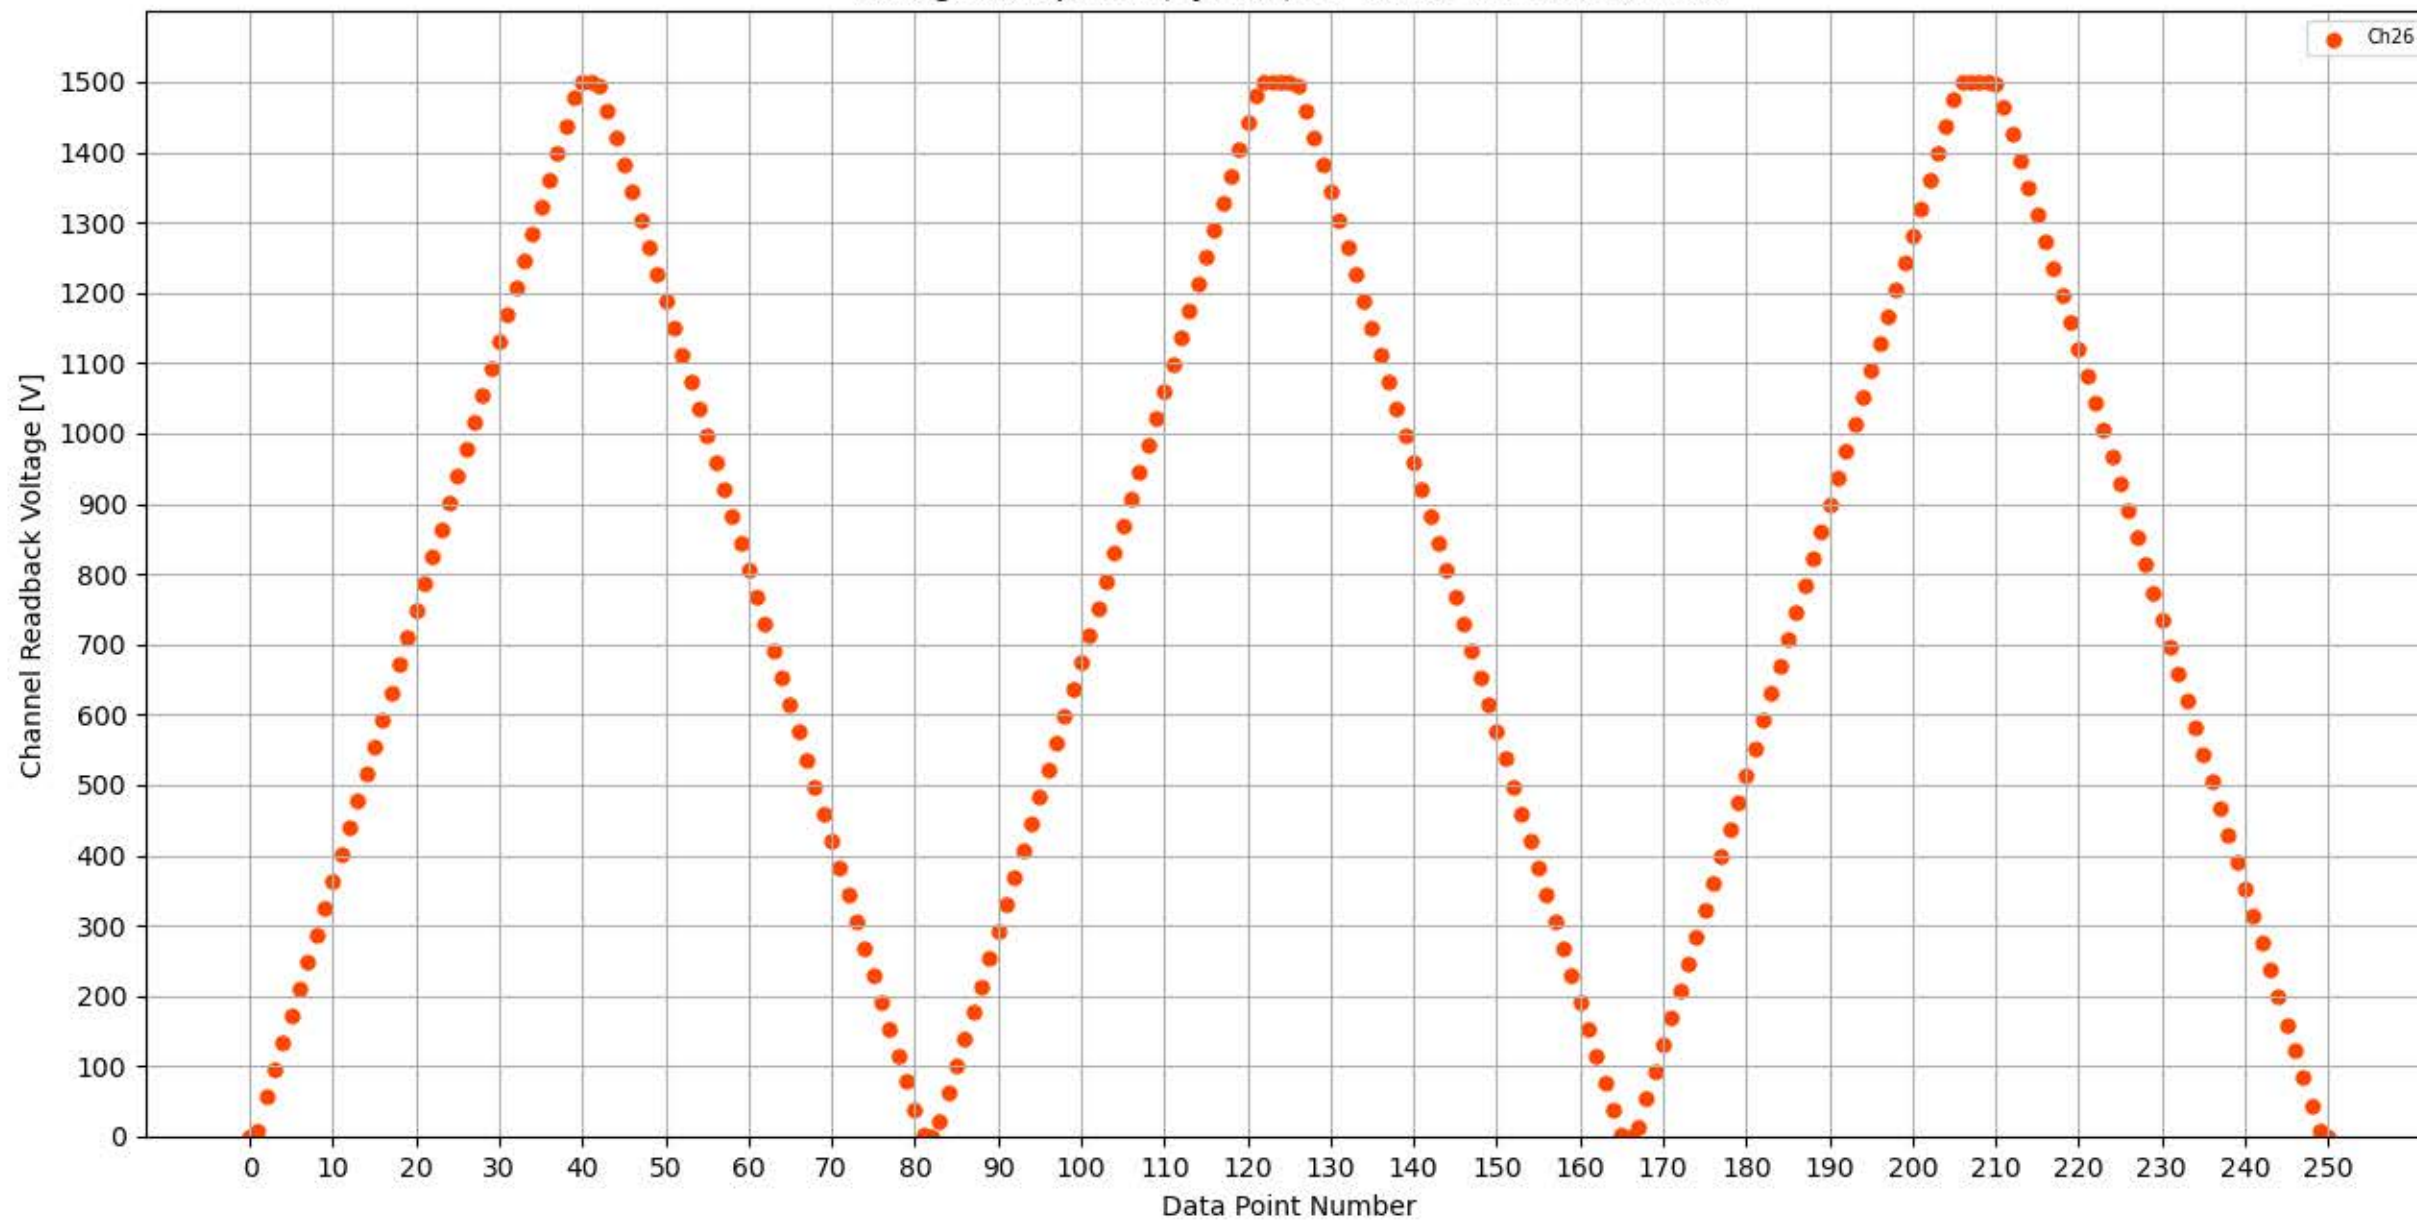

Voltage Ramp Test (Python) Bd #316, Slot #0, Ch #27

Voltage Ramp Test (Python) Bd #316, Slot #0, Ch #26