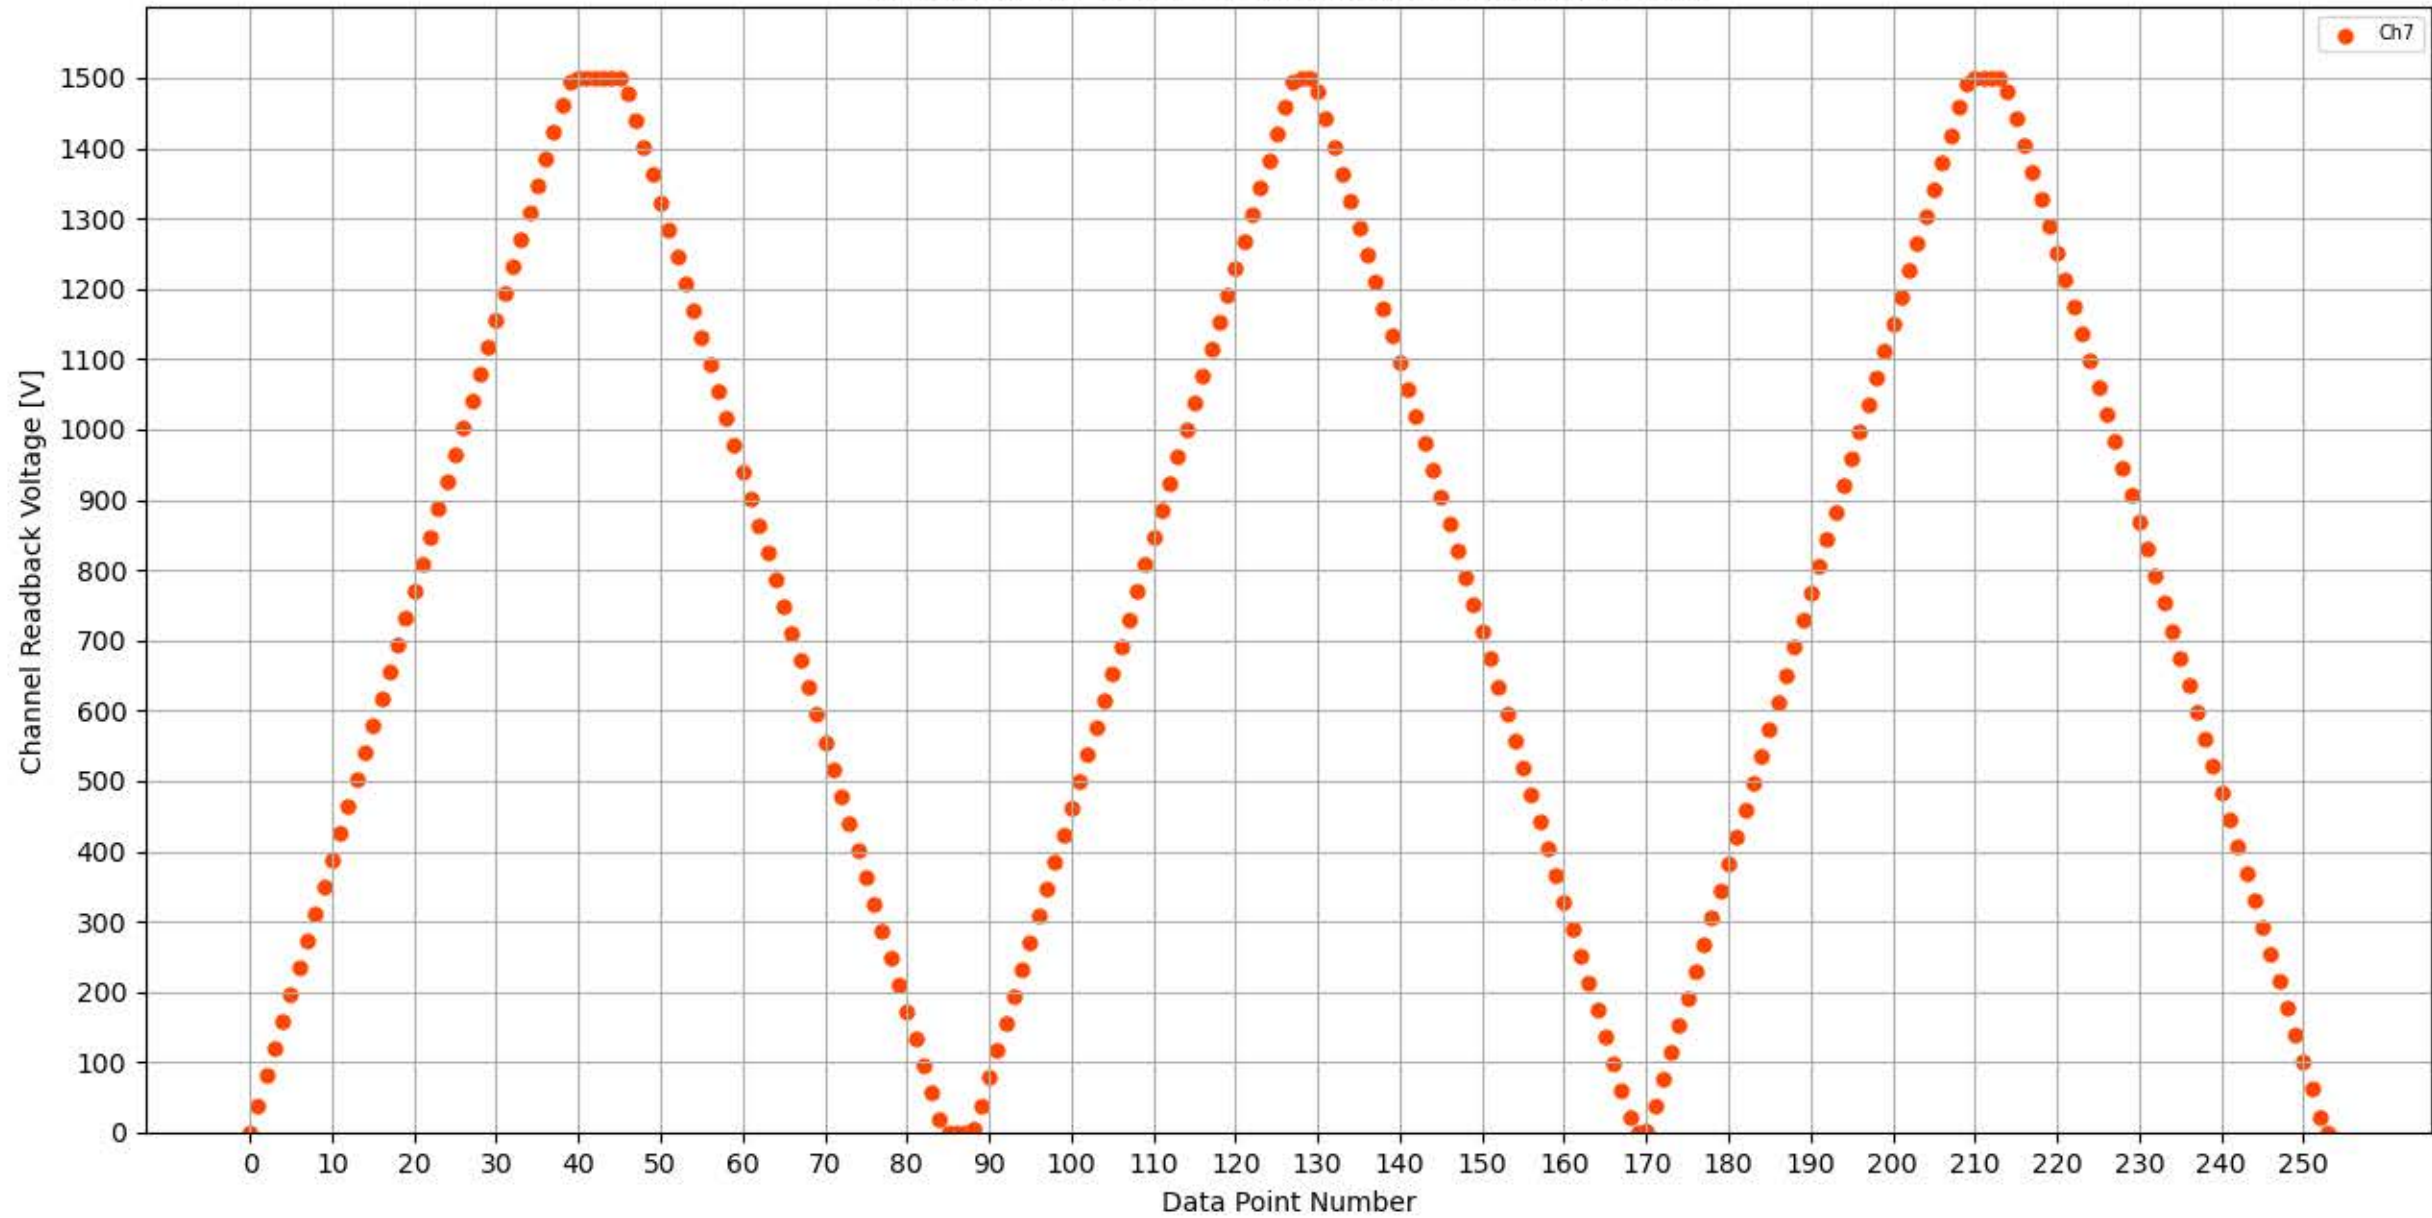

Voltage Ramp Test (Python) Bd #316, Slot #0, Ch #4

Voltage Ramp Test (Python) Bd #316, Slot #0, Ch #5

Voltage Ramp Test (Python) Bd #316, Slot #0, Ch #6

Voltage Ramp Test (Python) Bd #316, Slot #0, Ch #7