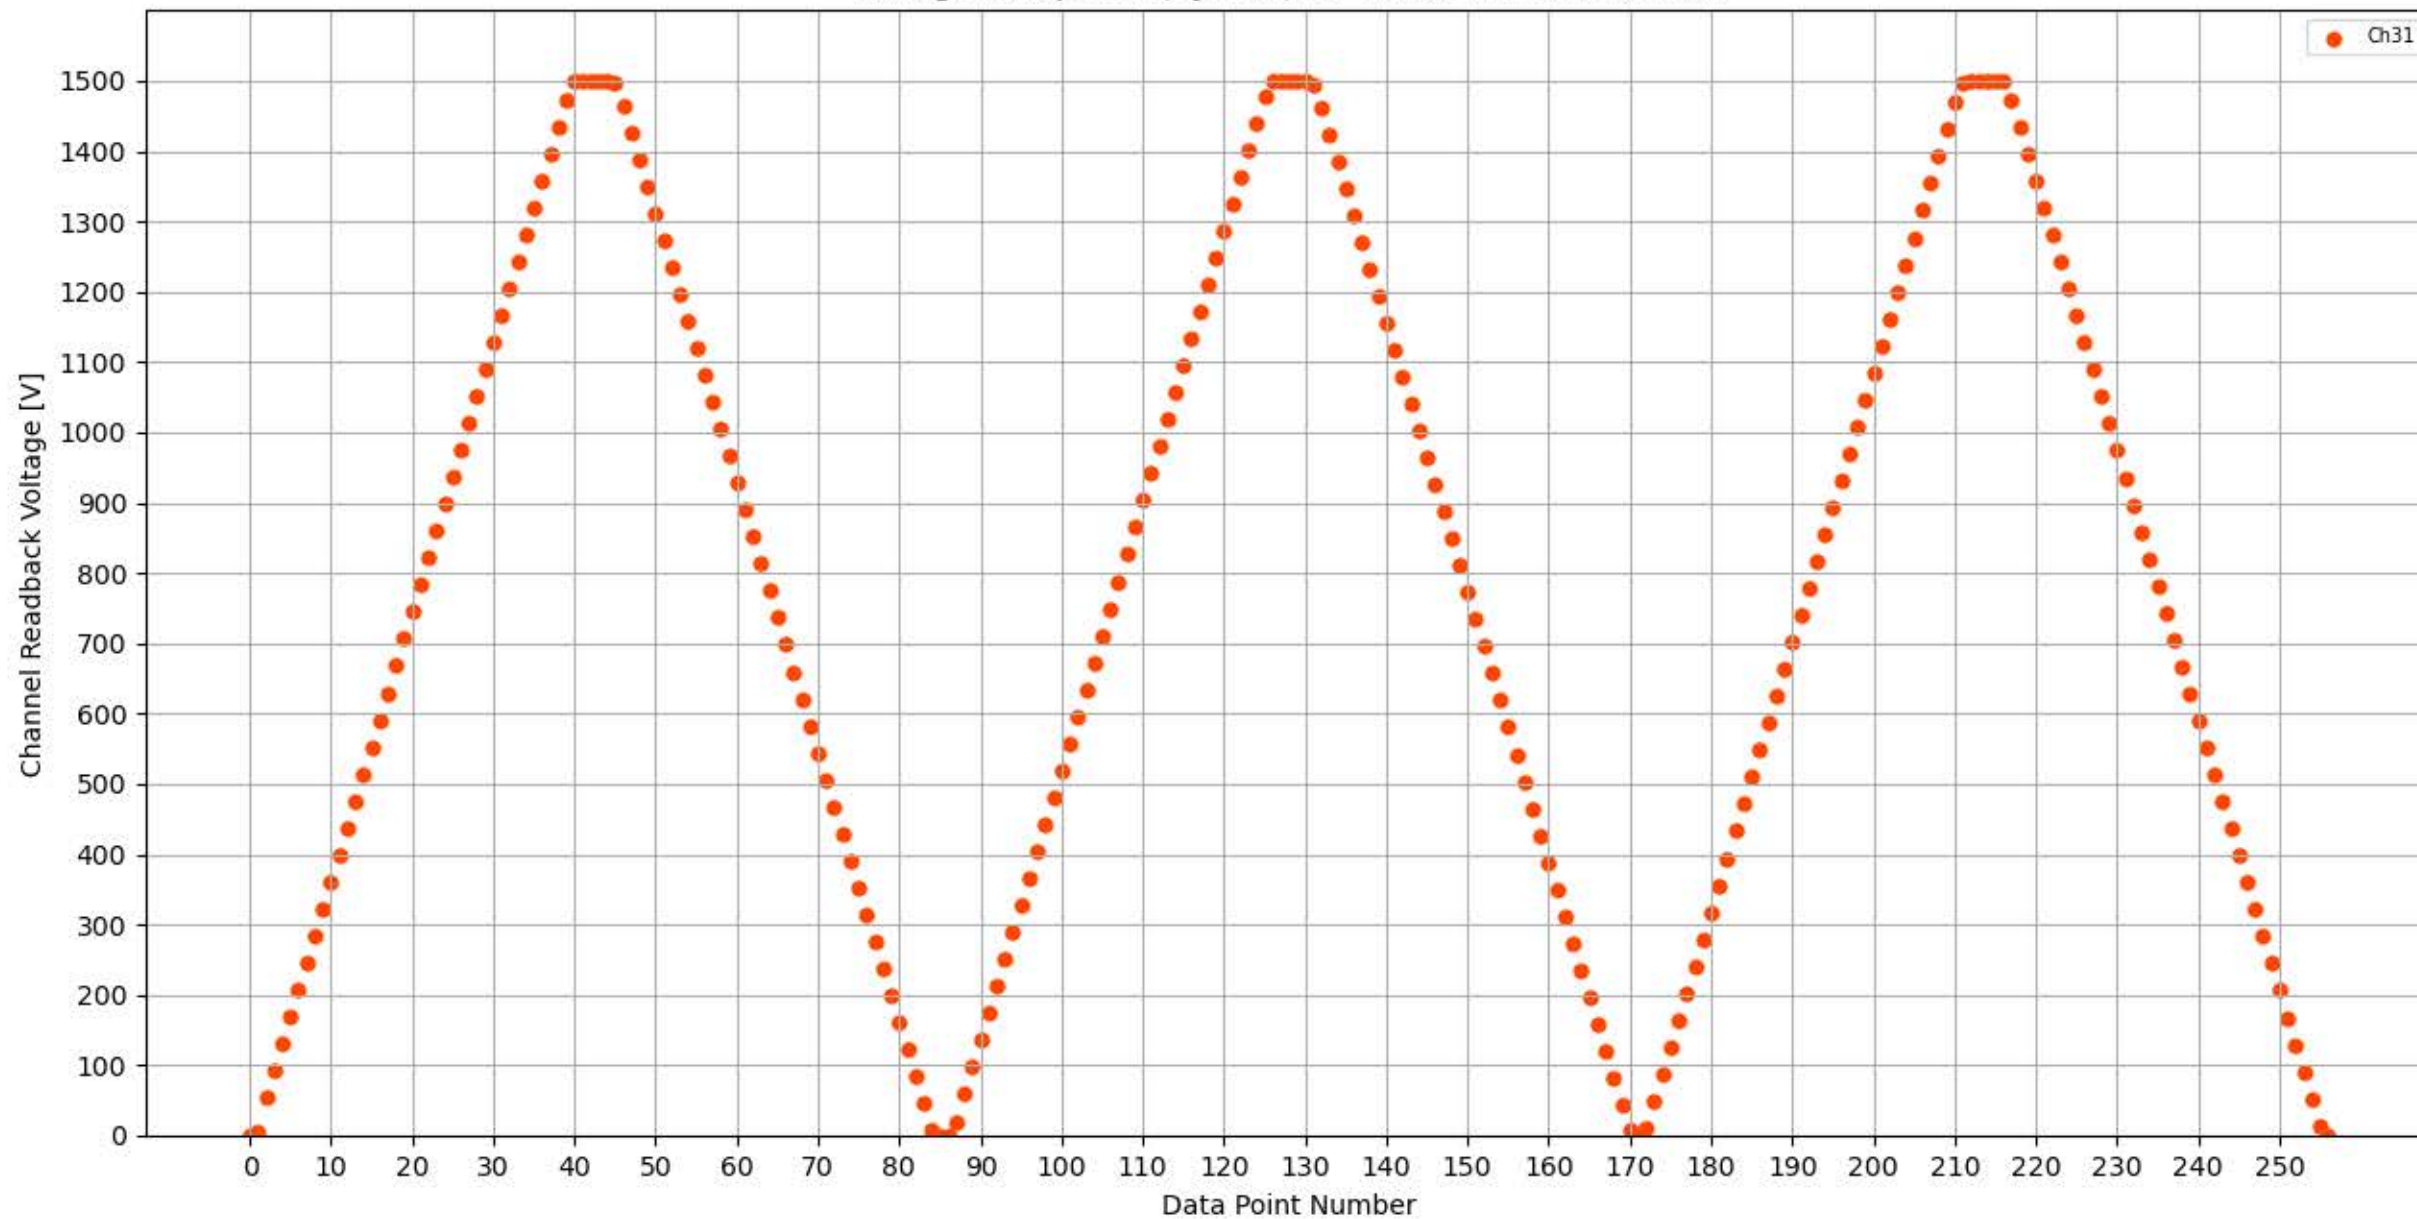

Voltage Ramp Test (Python) Bd #316, Slot #0, Ch #28

Voltage Ramp Test (Python) Bd #316, Slot #0, Ch #29

Voltage Ramp Test (Python) Bd #316, Slot #0, Ch #30

Voltage Ramp Test (Python) Bd #316, Slot #0, Ch #31