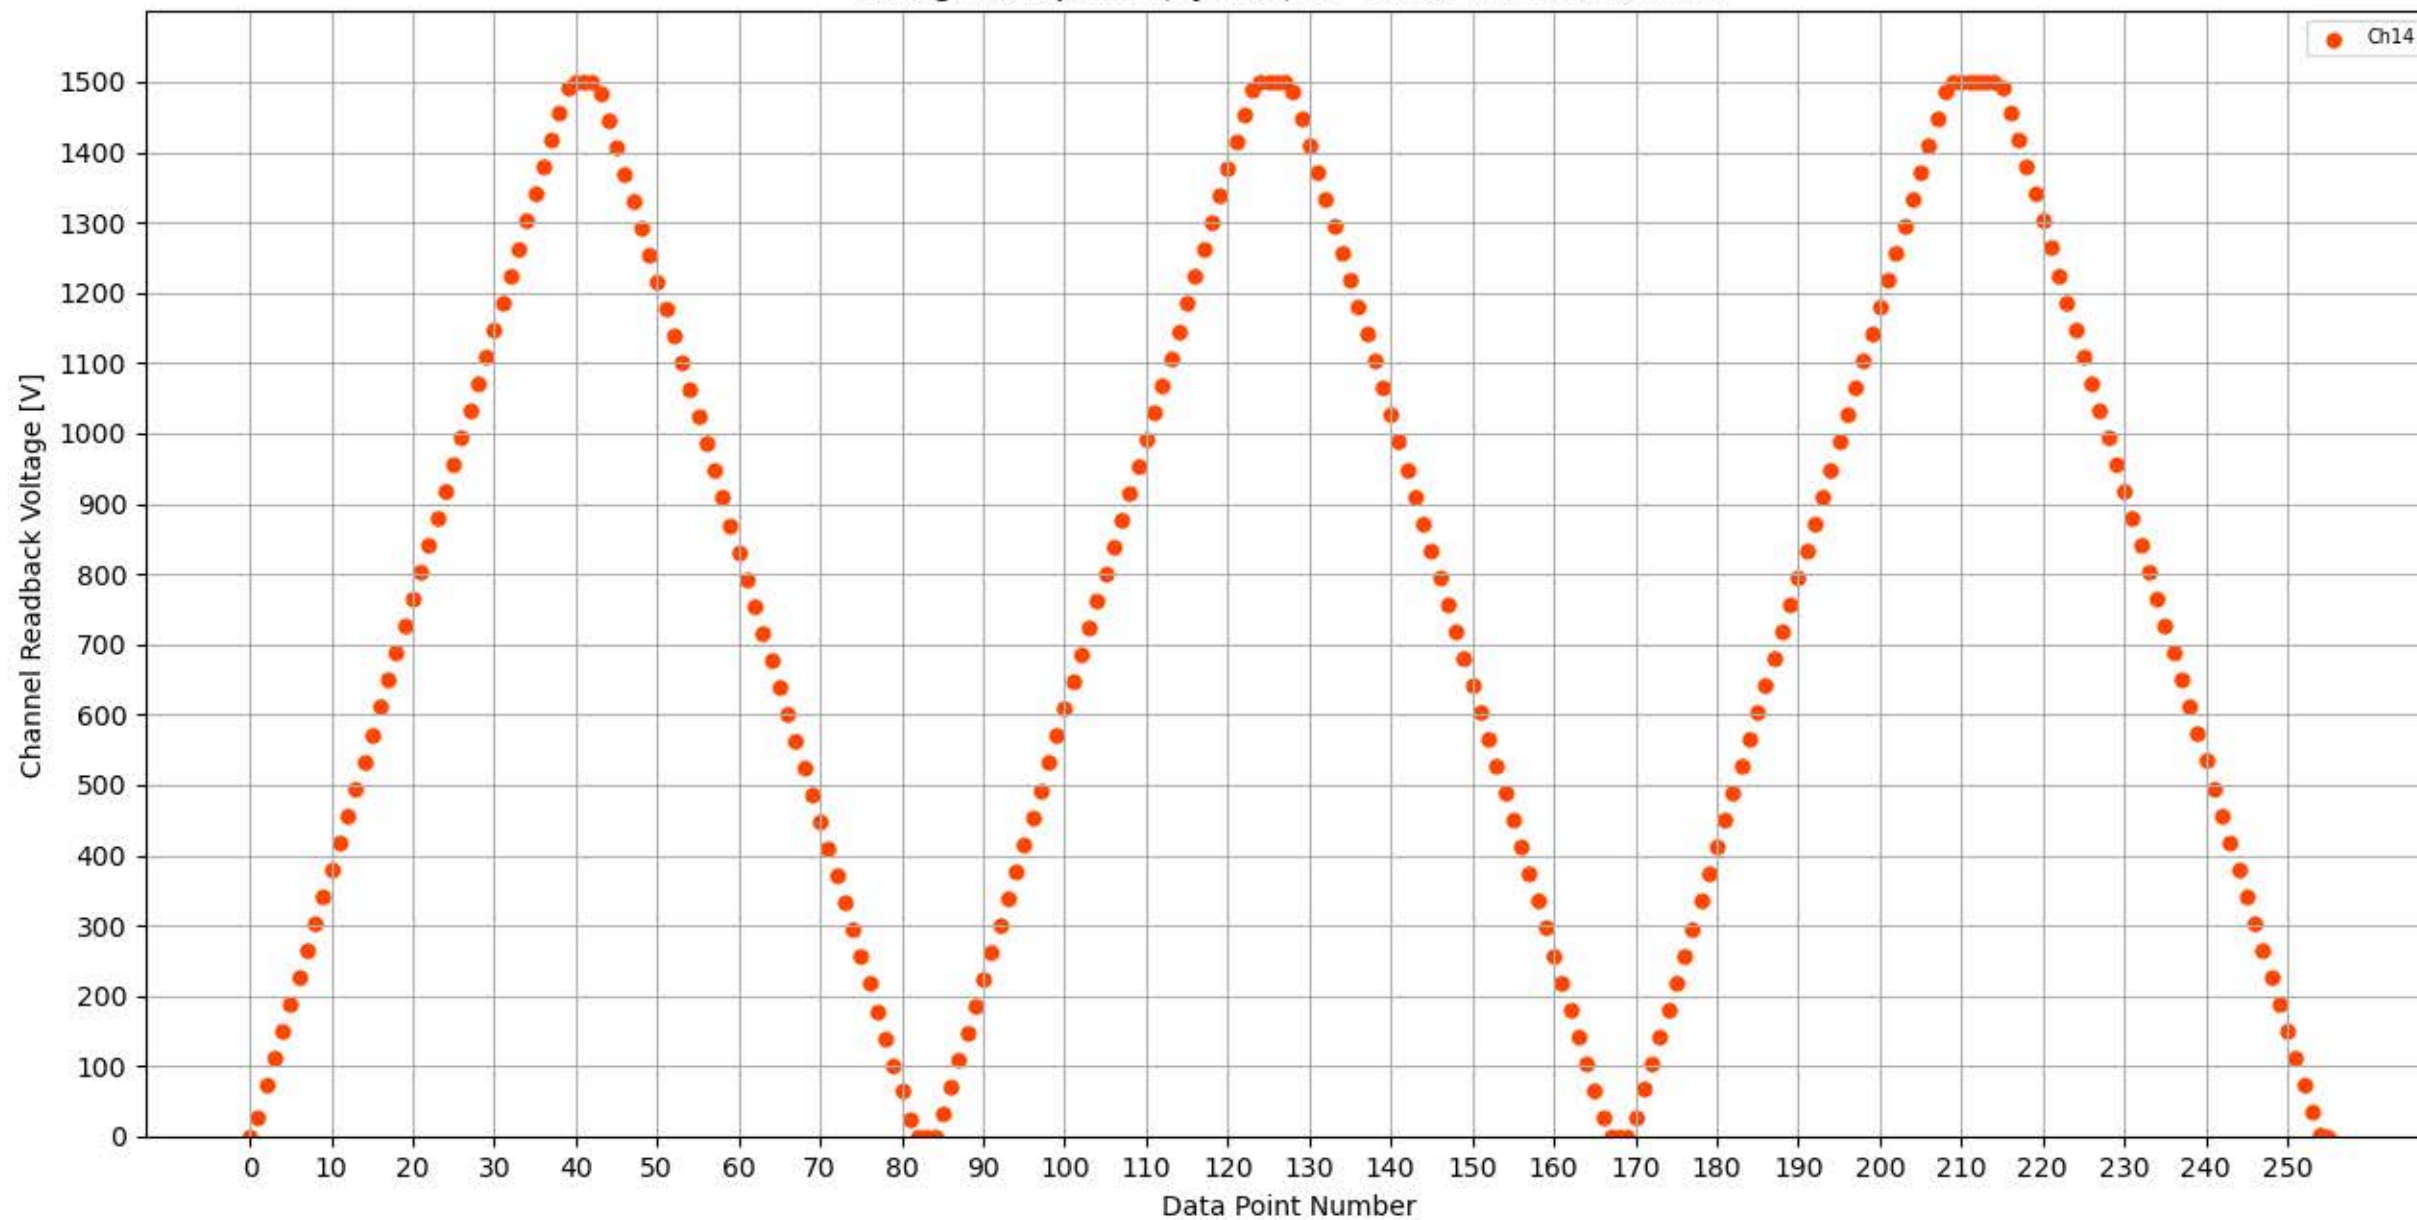

Voltage Ramp Test (Python) Bd #316, Slot #0, Ch #15

Voltage Ramp Test (Python) Bd #316, Slot #0, Ch #14