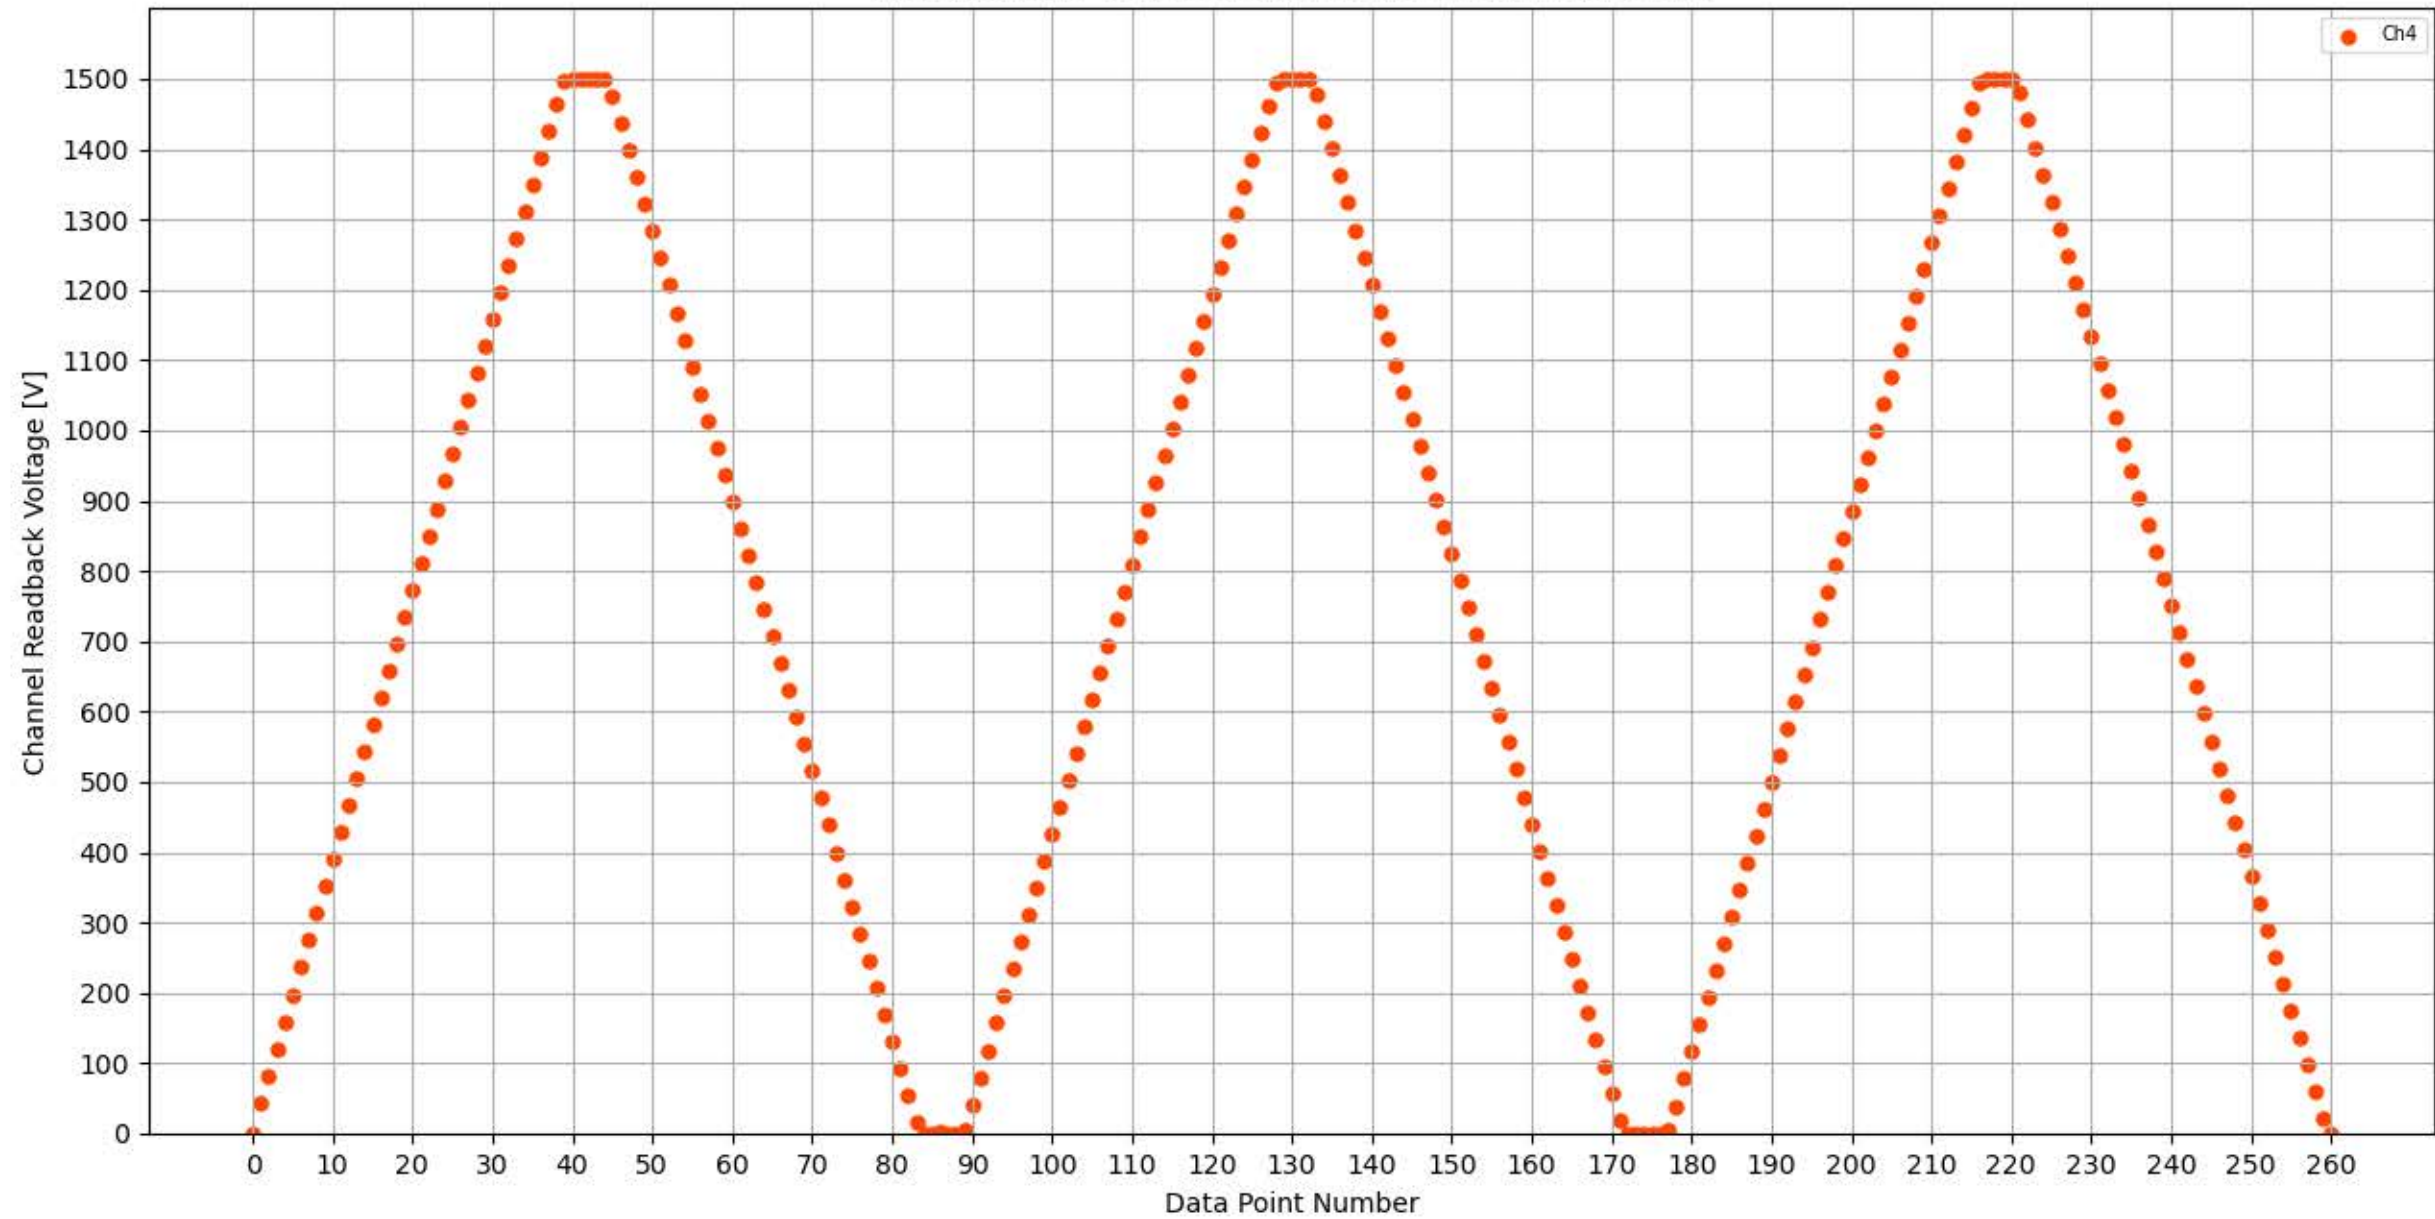

Voltage Ramp Test (Python) Bd #316, Slot #0, Ch #0

Voltage Ramp Test (Python) Bd #316, Slot #0, Ch #1

Voltage Ramp Test (Python) Bd #316, Slot #0, Ch #2

Voltage Ramp Test (Python) Bd #316, Slot #0, Ch #3

Voltage Ramp Test (Python) Bd #316, Slot #0, Ch #4

Voltage Ramp Test (Python) Bd #316, Slot #0, Ch #5

Voltage Ramp Test (Python) Bd #316, Slot #0, Ch #6

Voltage Ramp Test (Python) Bd #316, Slot #0, Ch #7