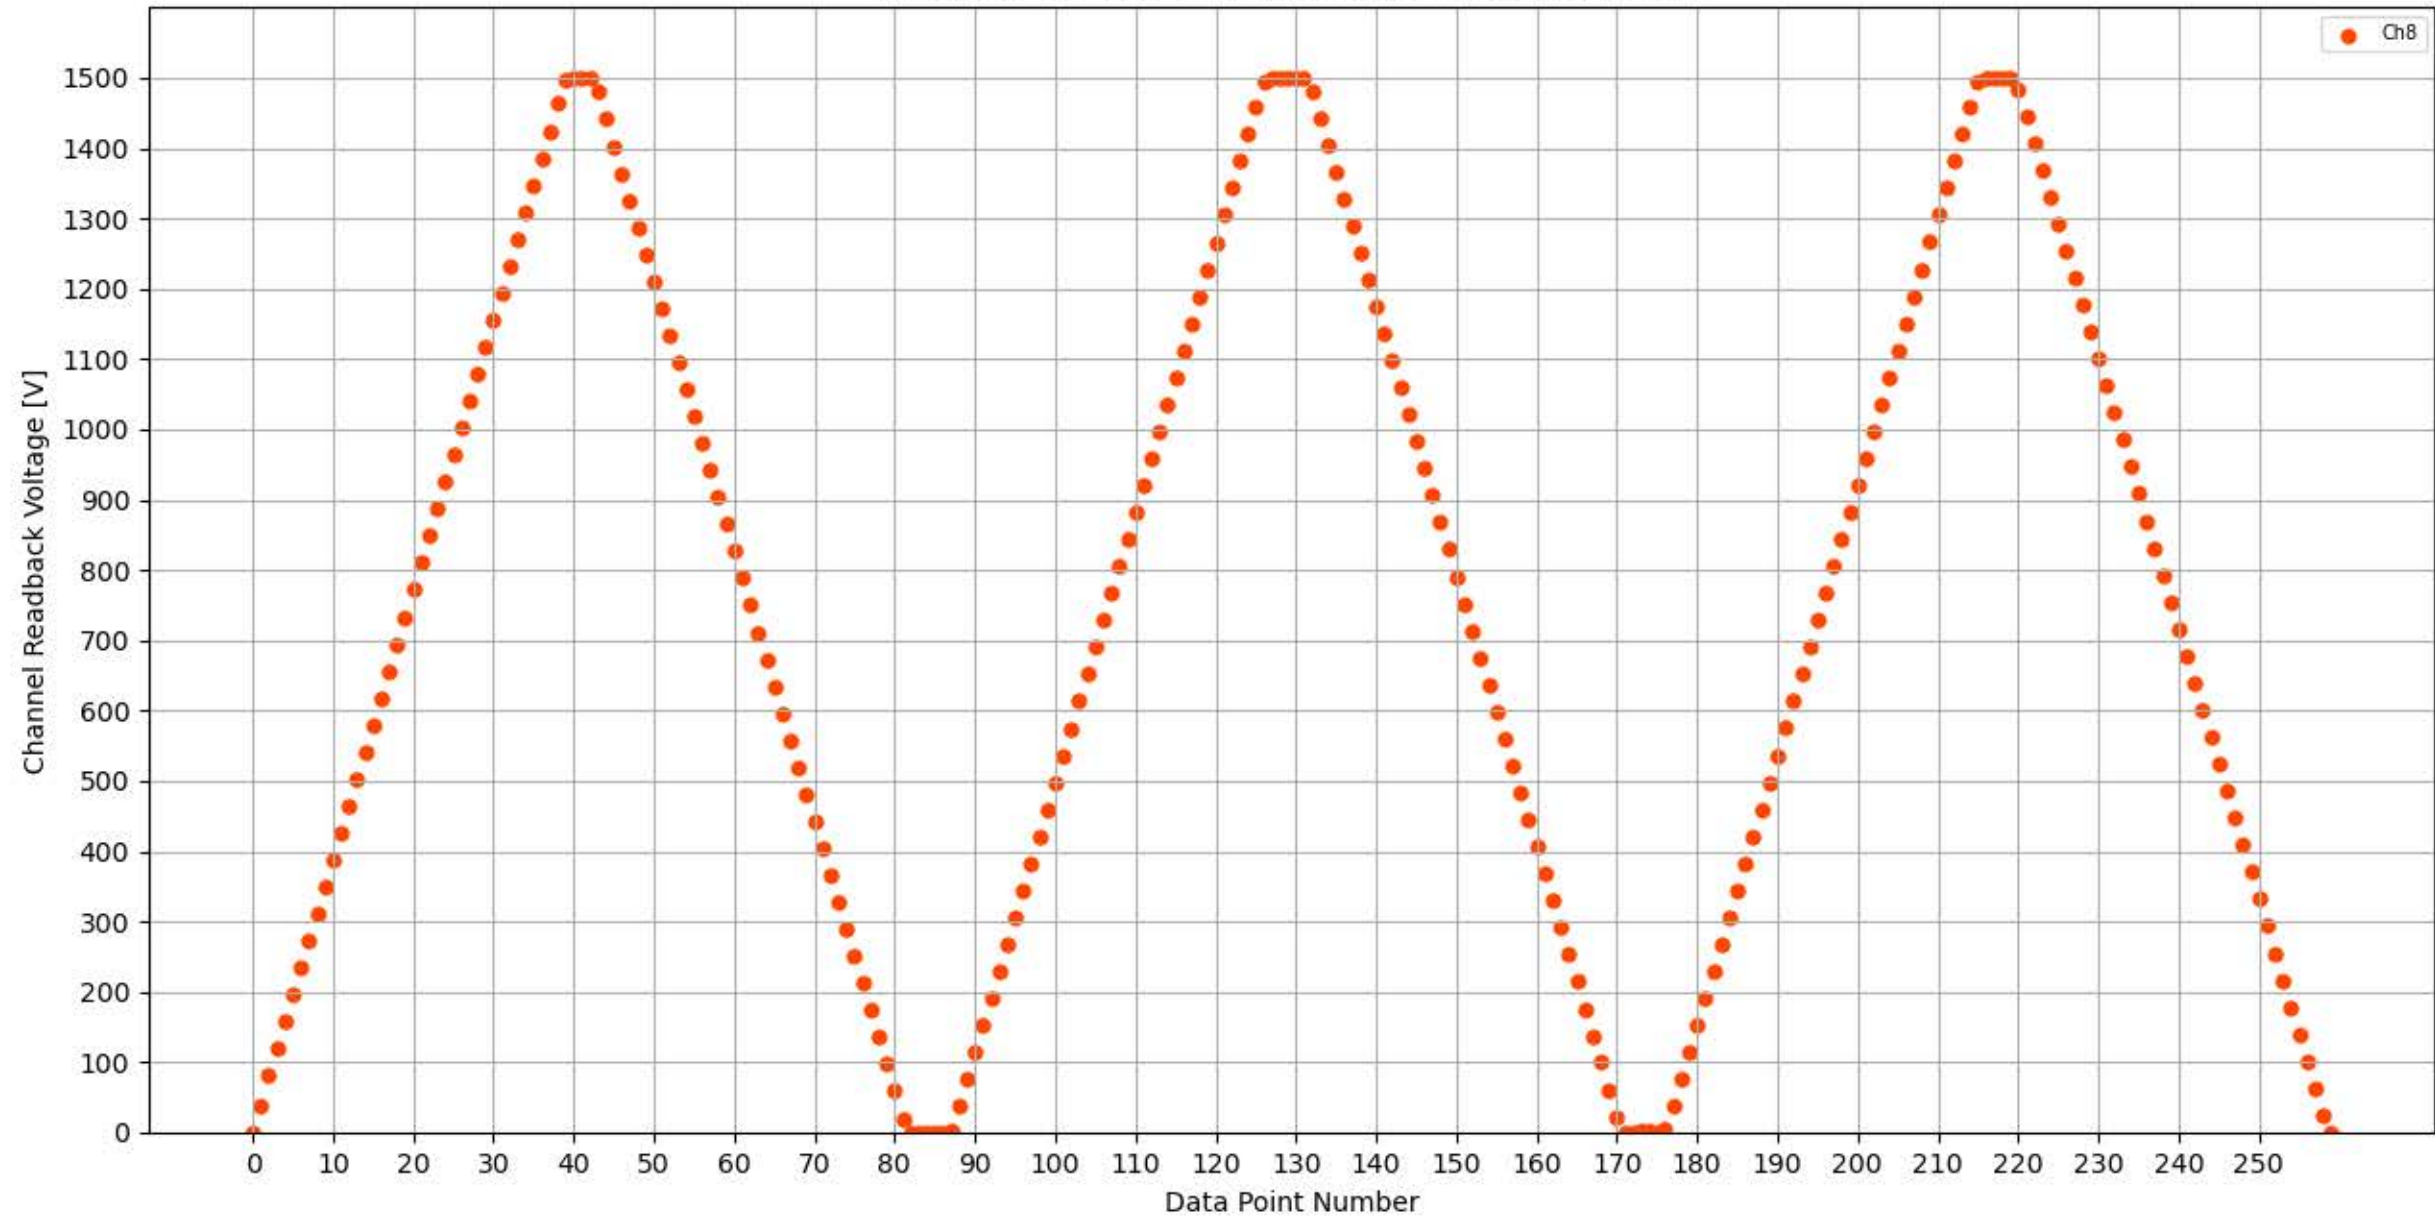

Voltage Ramp Test (Python) Bd #316, Slot #0, Ch #9

Voltage Ramp Test (Python) Bd #316, Slot #0, Ch #8