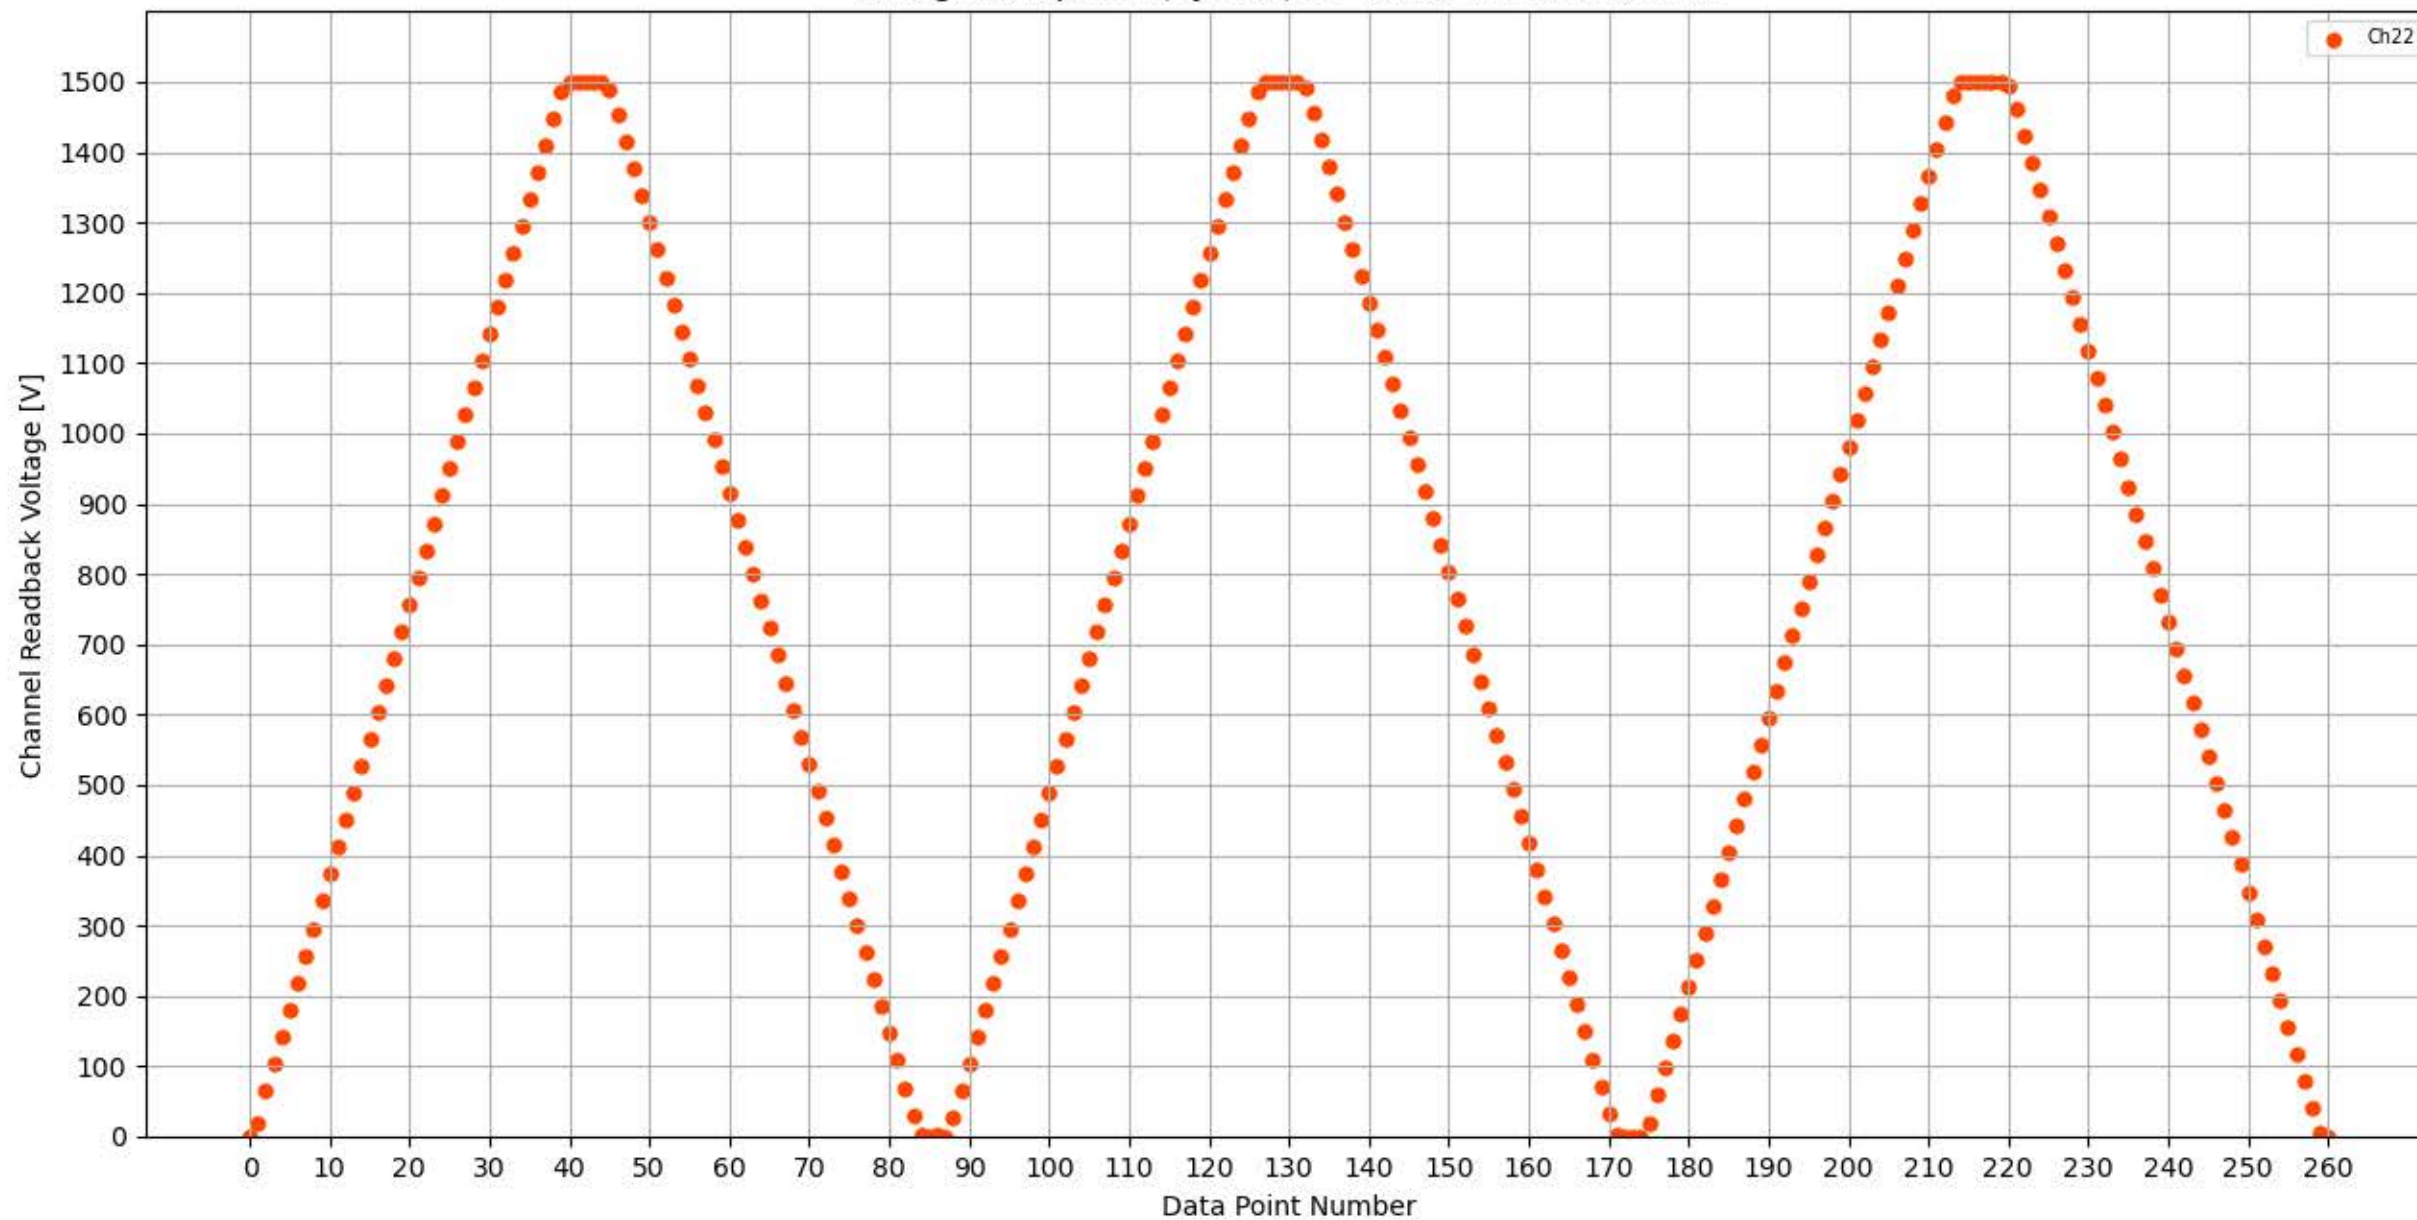

Voltage Ramp Test (Python) Bd #316, Slot #0, Ch #23

Voltage Ramp Test (Python) Bd #316, Slot #0, Ch #22