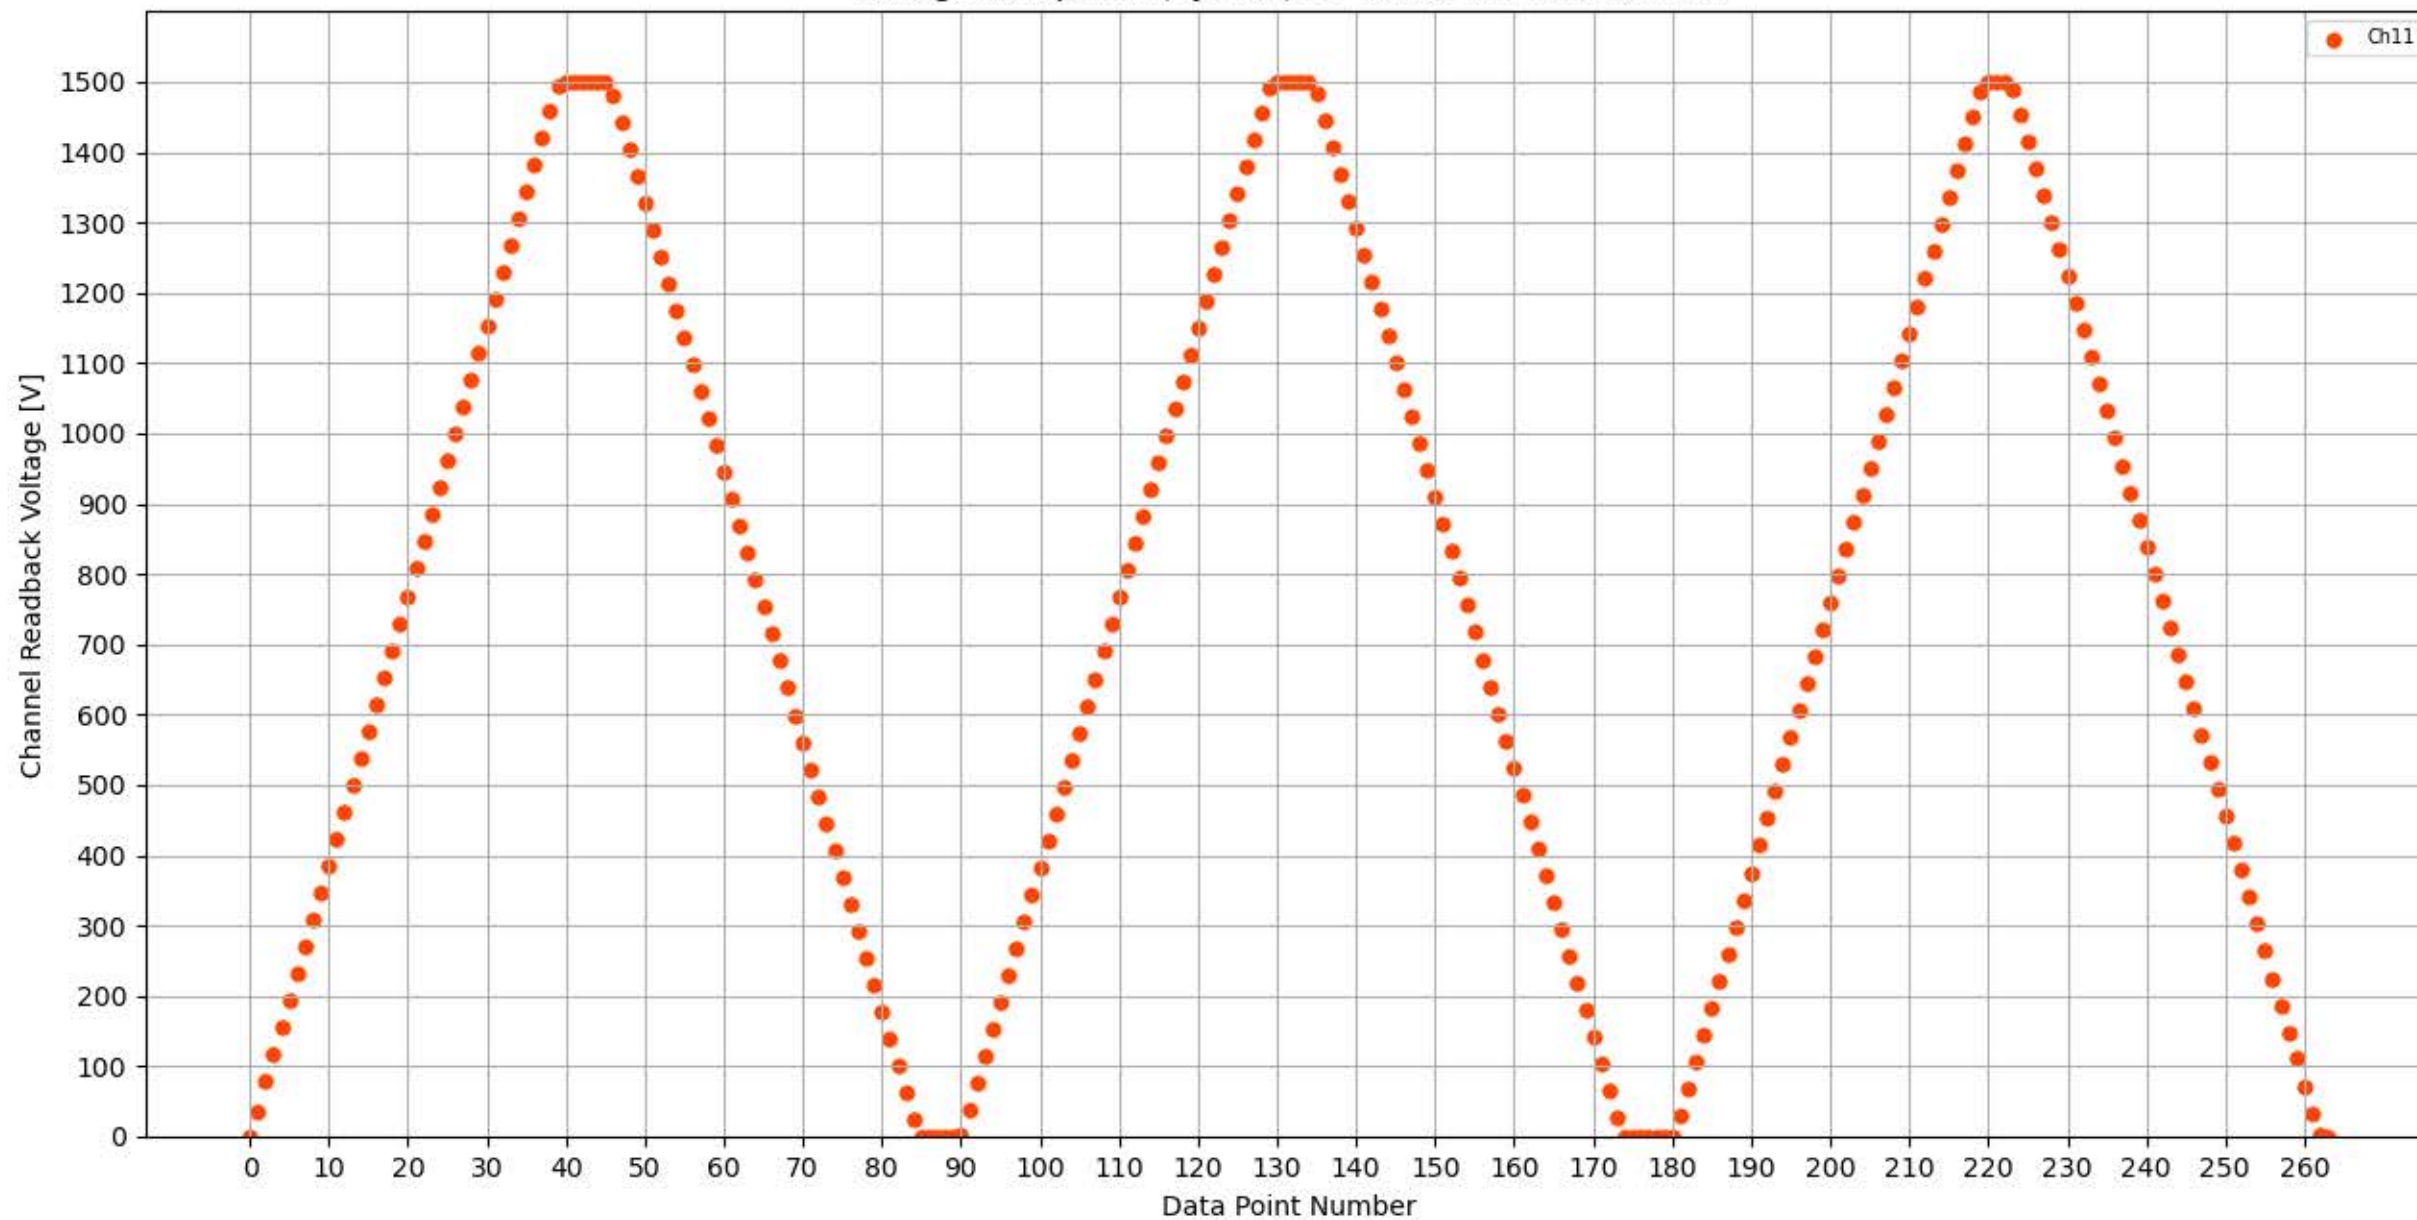

Voltage Ramp Test (Python) Bd #316, Slot #0, Ch #8

Voltage Ramp Test (Python) Bd #316, Slot #0, Ch #9

Voltage Ramp Test (Python) Bd #316, Slot #0, Ch #10

Voltage Ramp Test (Python) Bd #316, Slot #0, Ch #11