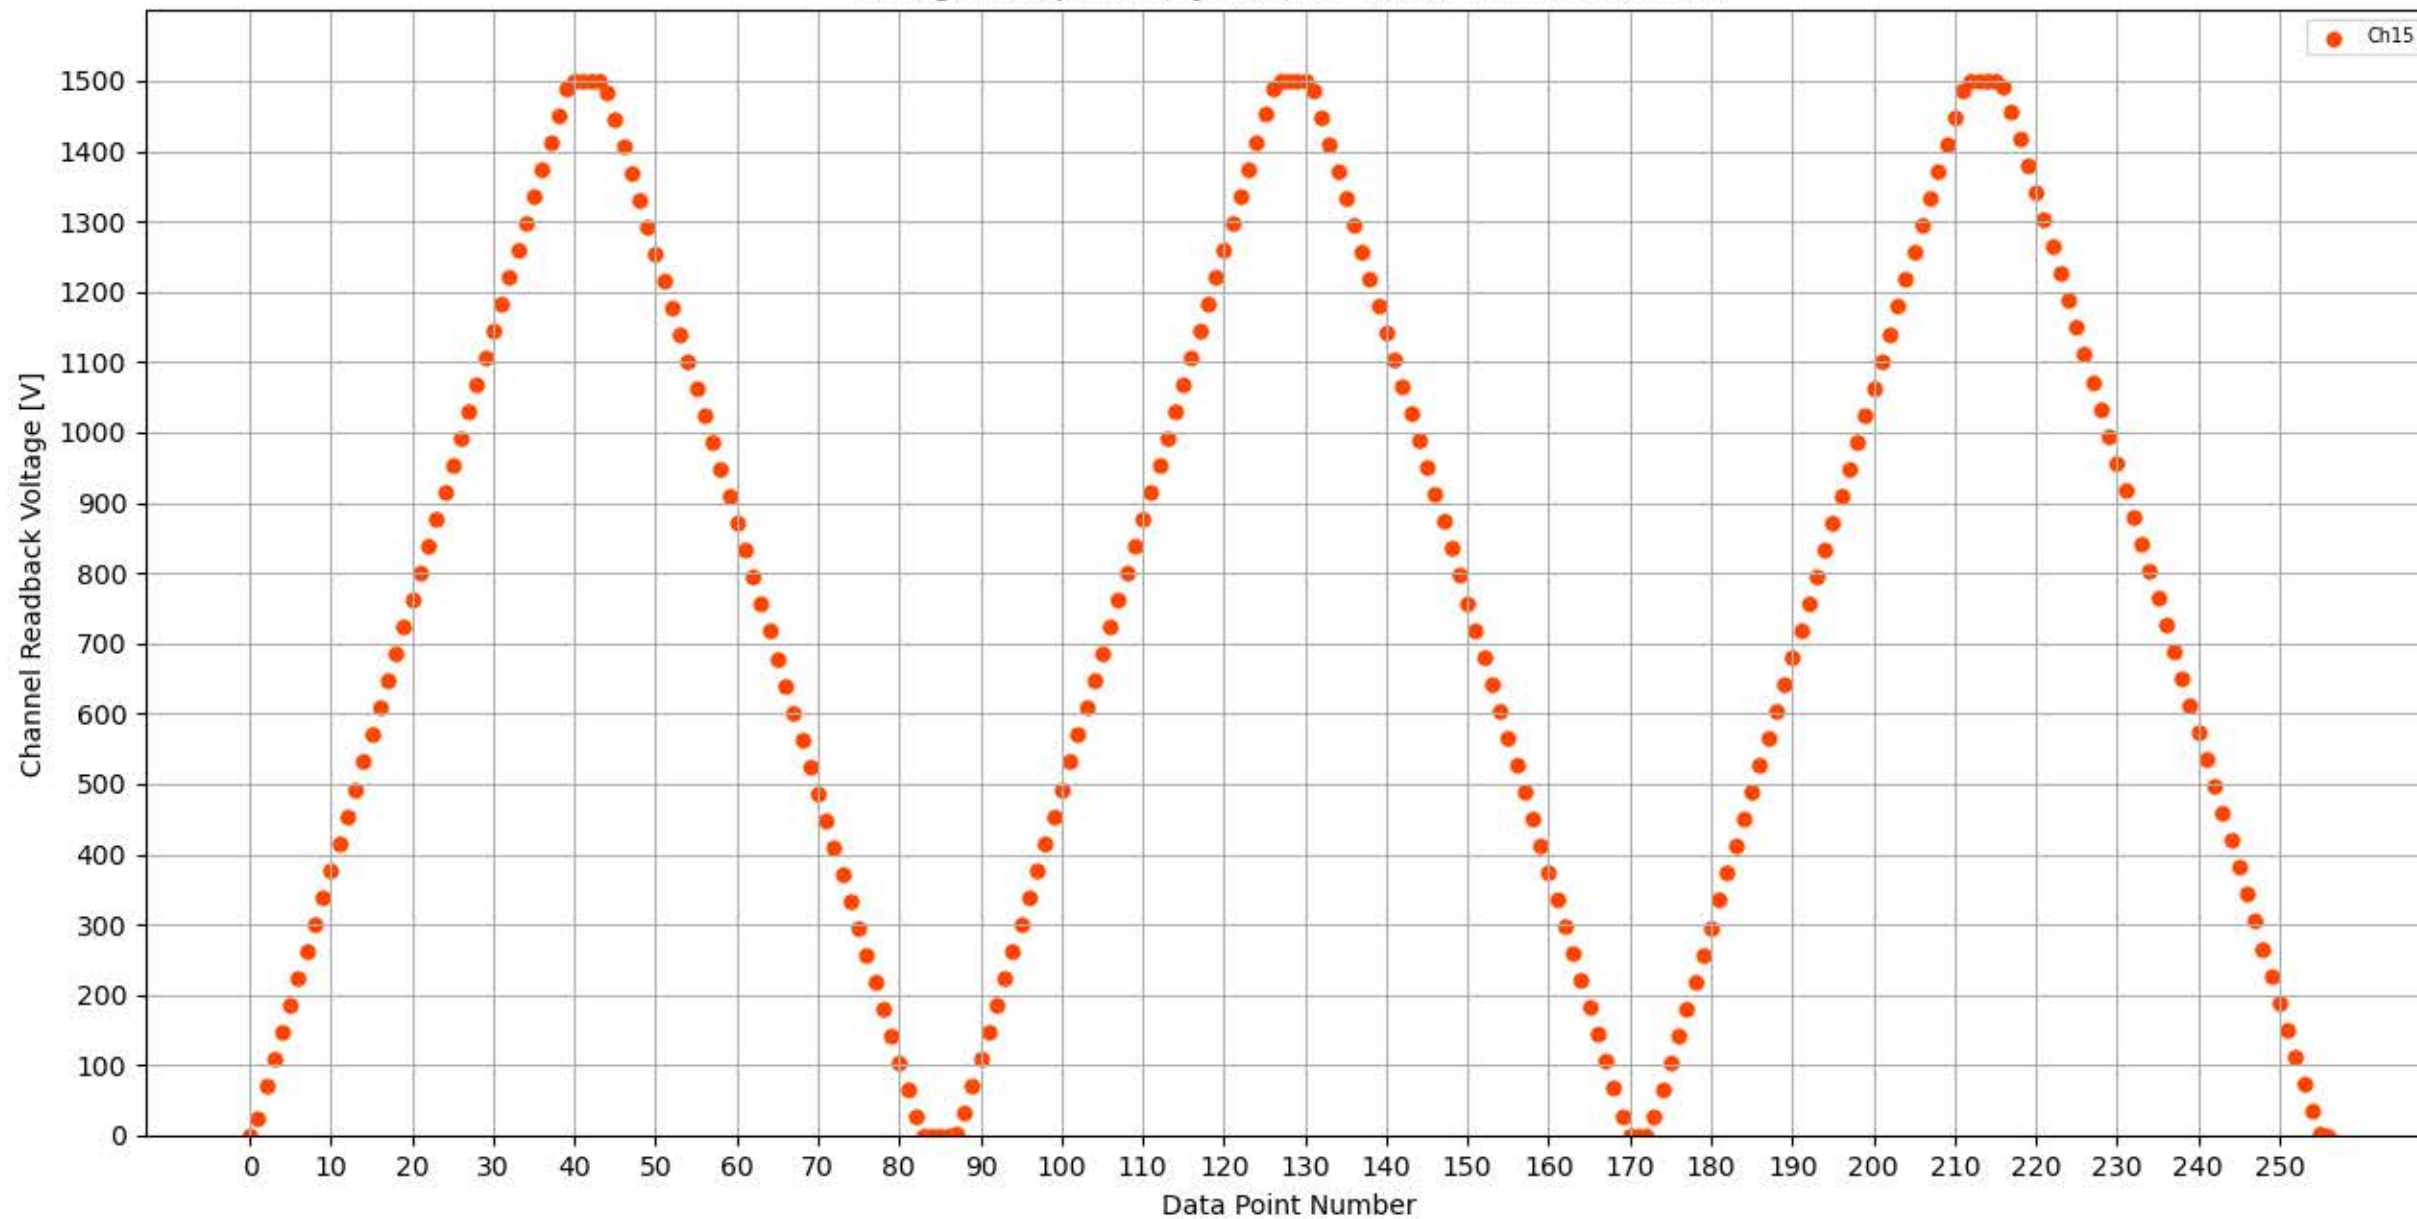

Voltage Ramp Test (Python) Bd #316, Slot #0, Ch #12

Voltage Ramp Test (Python) Bd #316, Slot #0, Ch #13

Voltage Ramp Test (Python) Bd #316, Slot #0, Ch #14

Voltage Ramp Test (Python) Bd #316, Slot #0, Ch #15