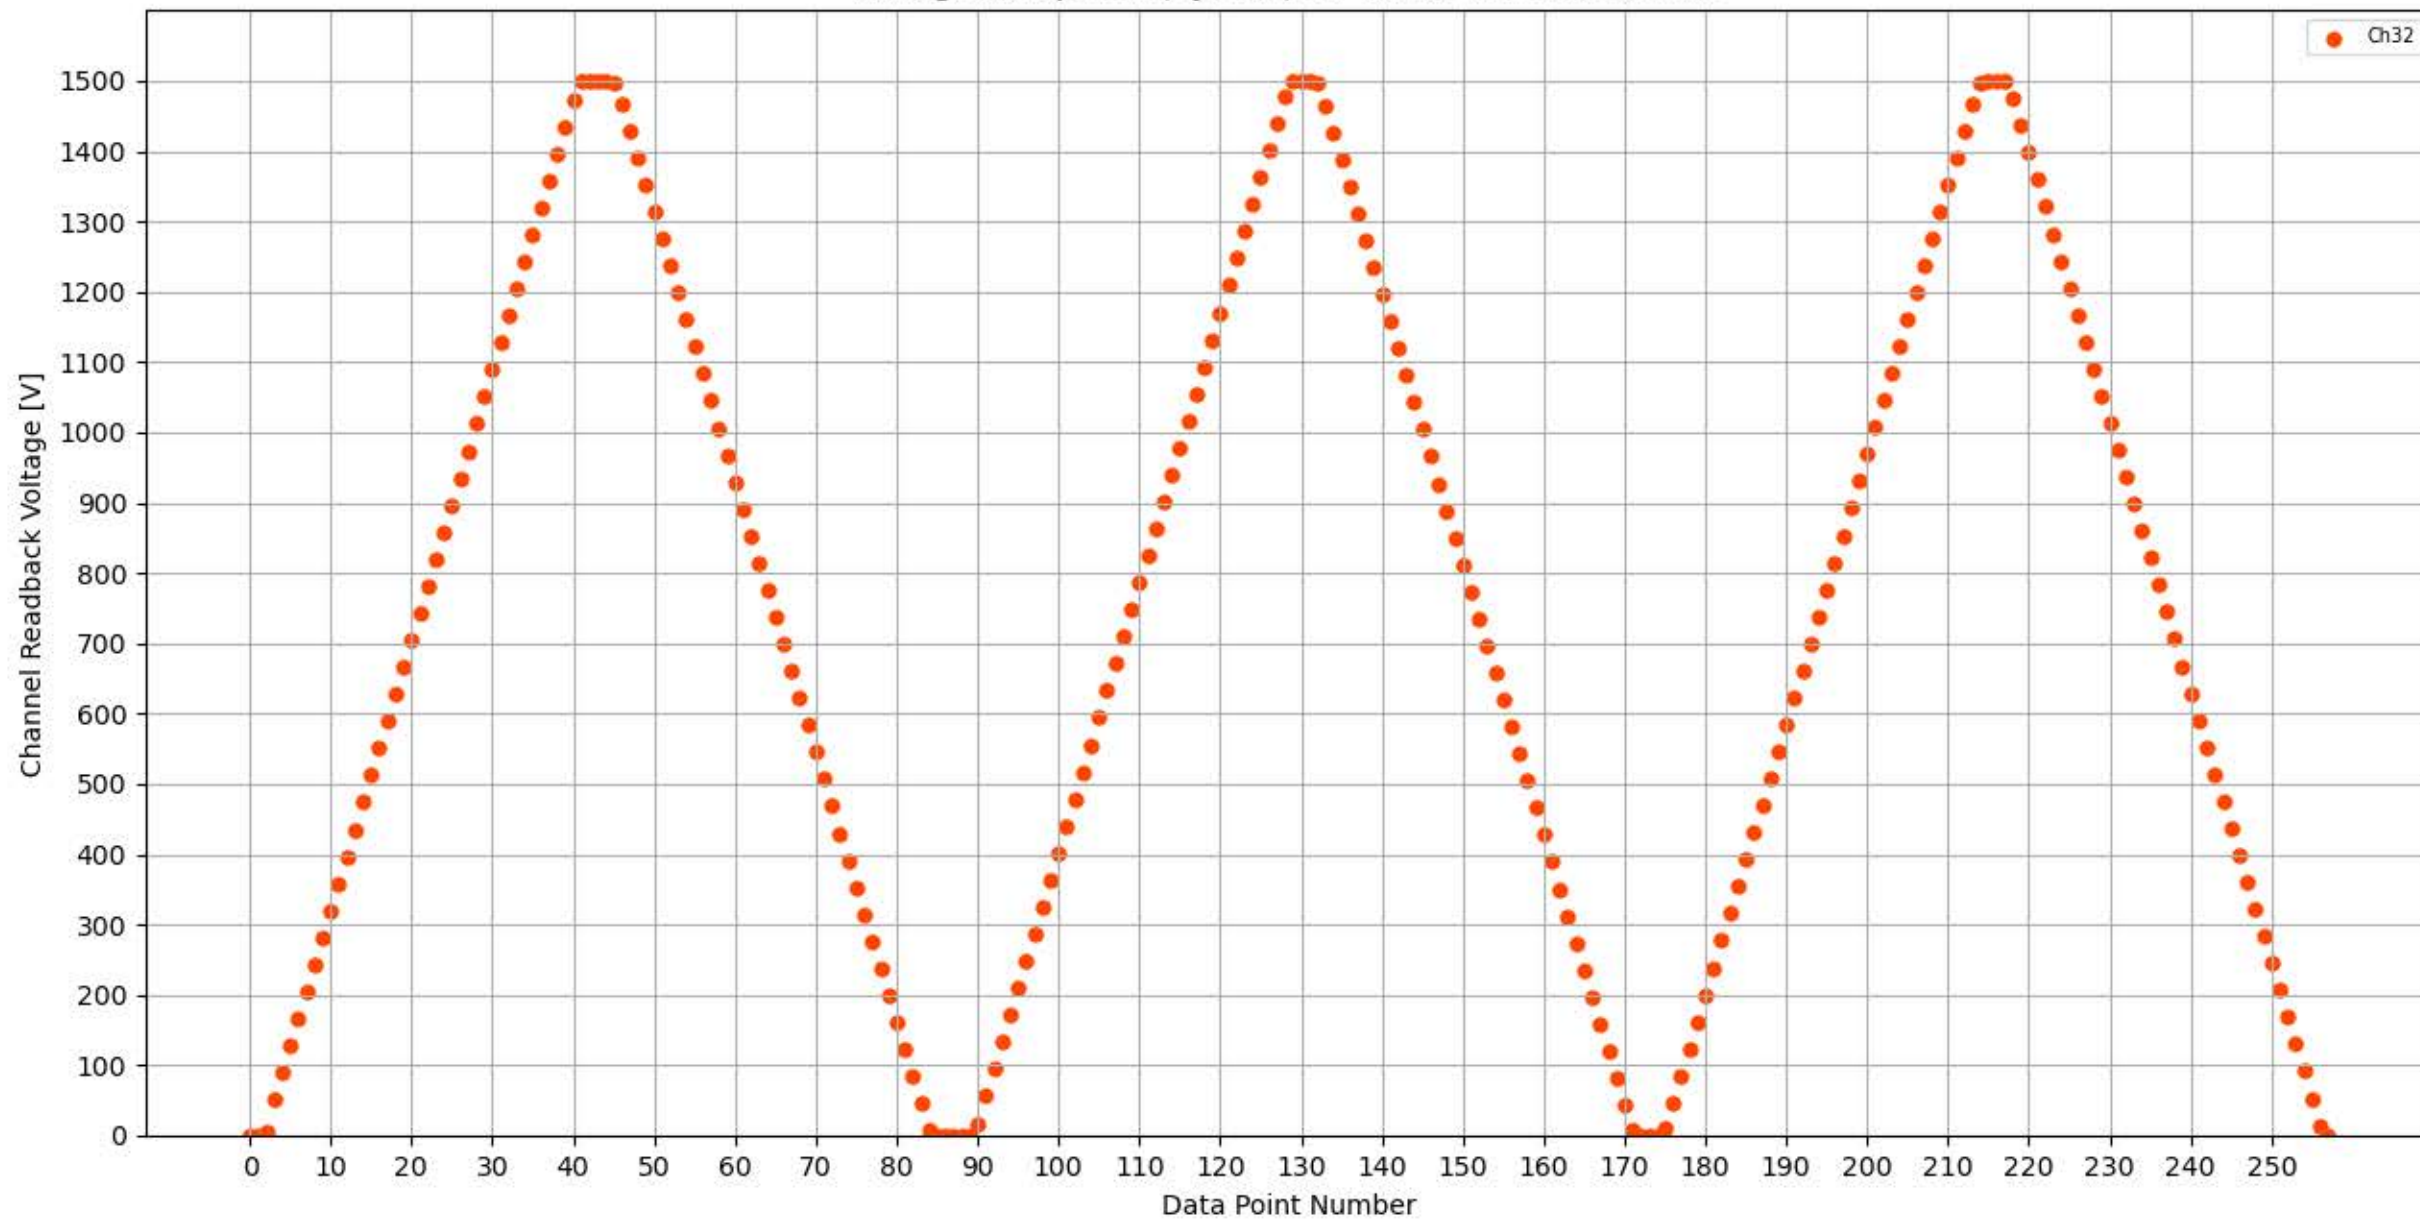

Voltage Ramp Test (Python) Bd #316, Slot #0, Ch #33

Voltage Ramp Test (Python) Bd #316, Slot #0, Ch #32