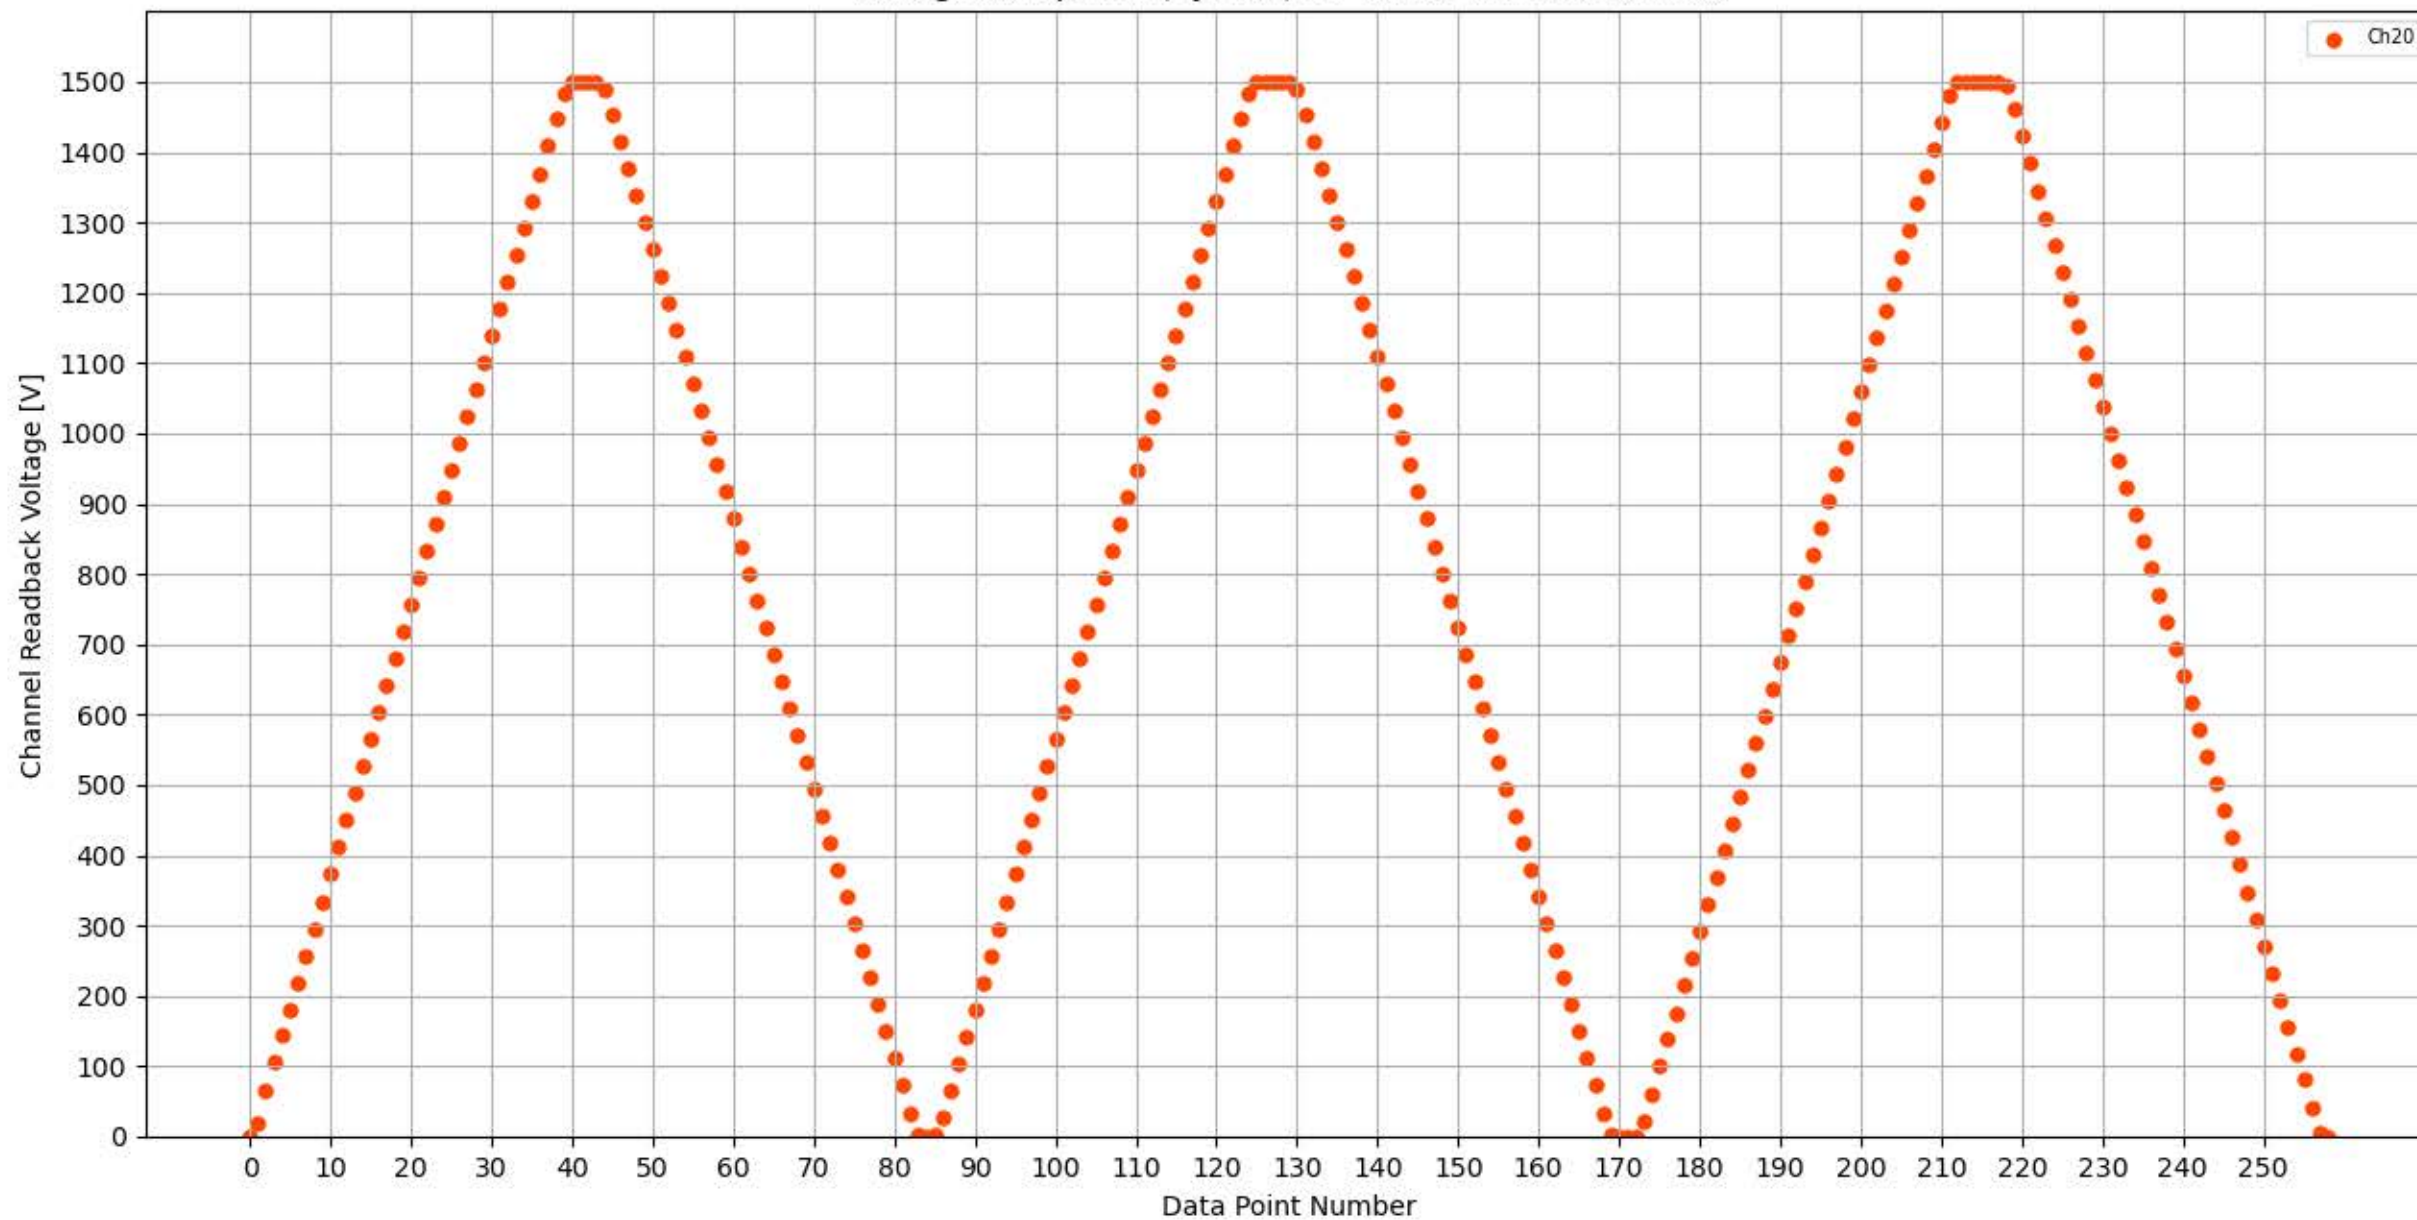

Voltage Ramp Test (Python) Bd #316, Slot #0, Ch #21

Voltage Ramp Test (Python) Bd #316, Slot #0, Ch #20