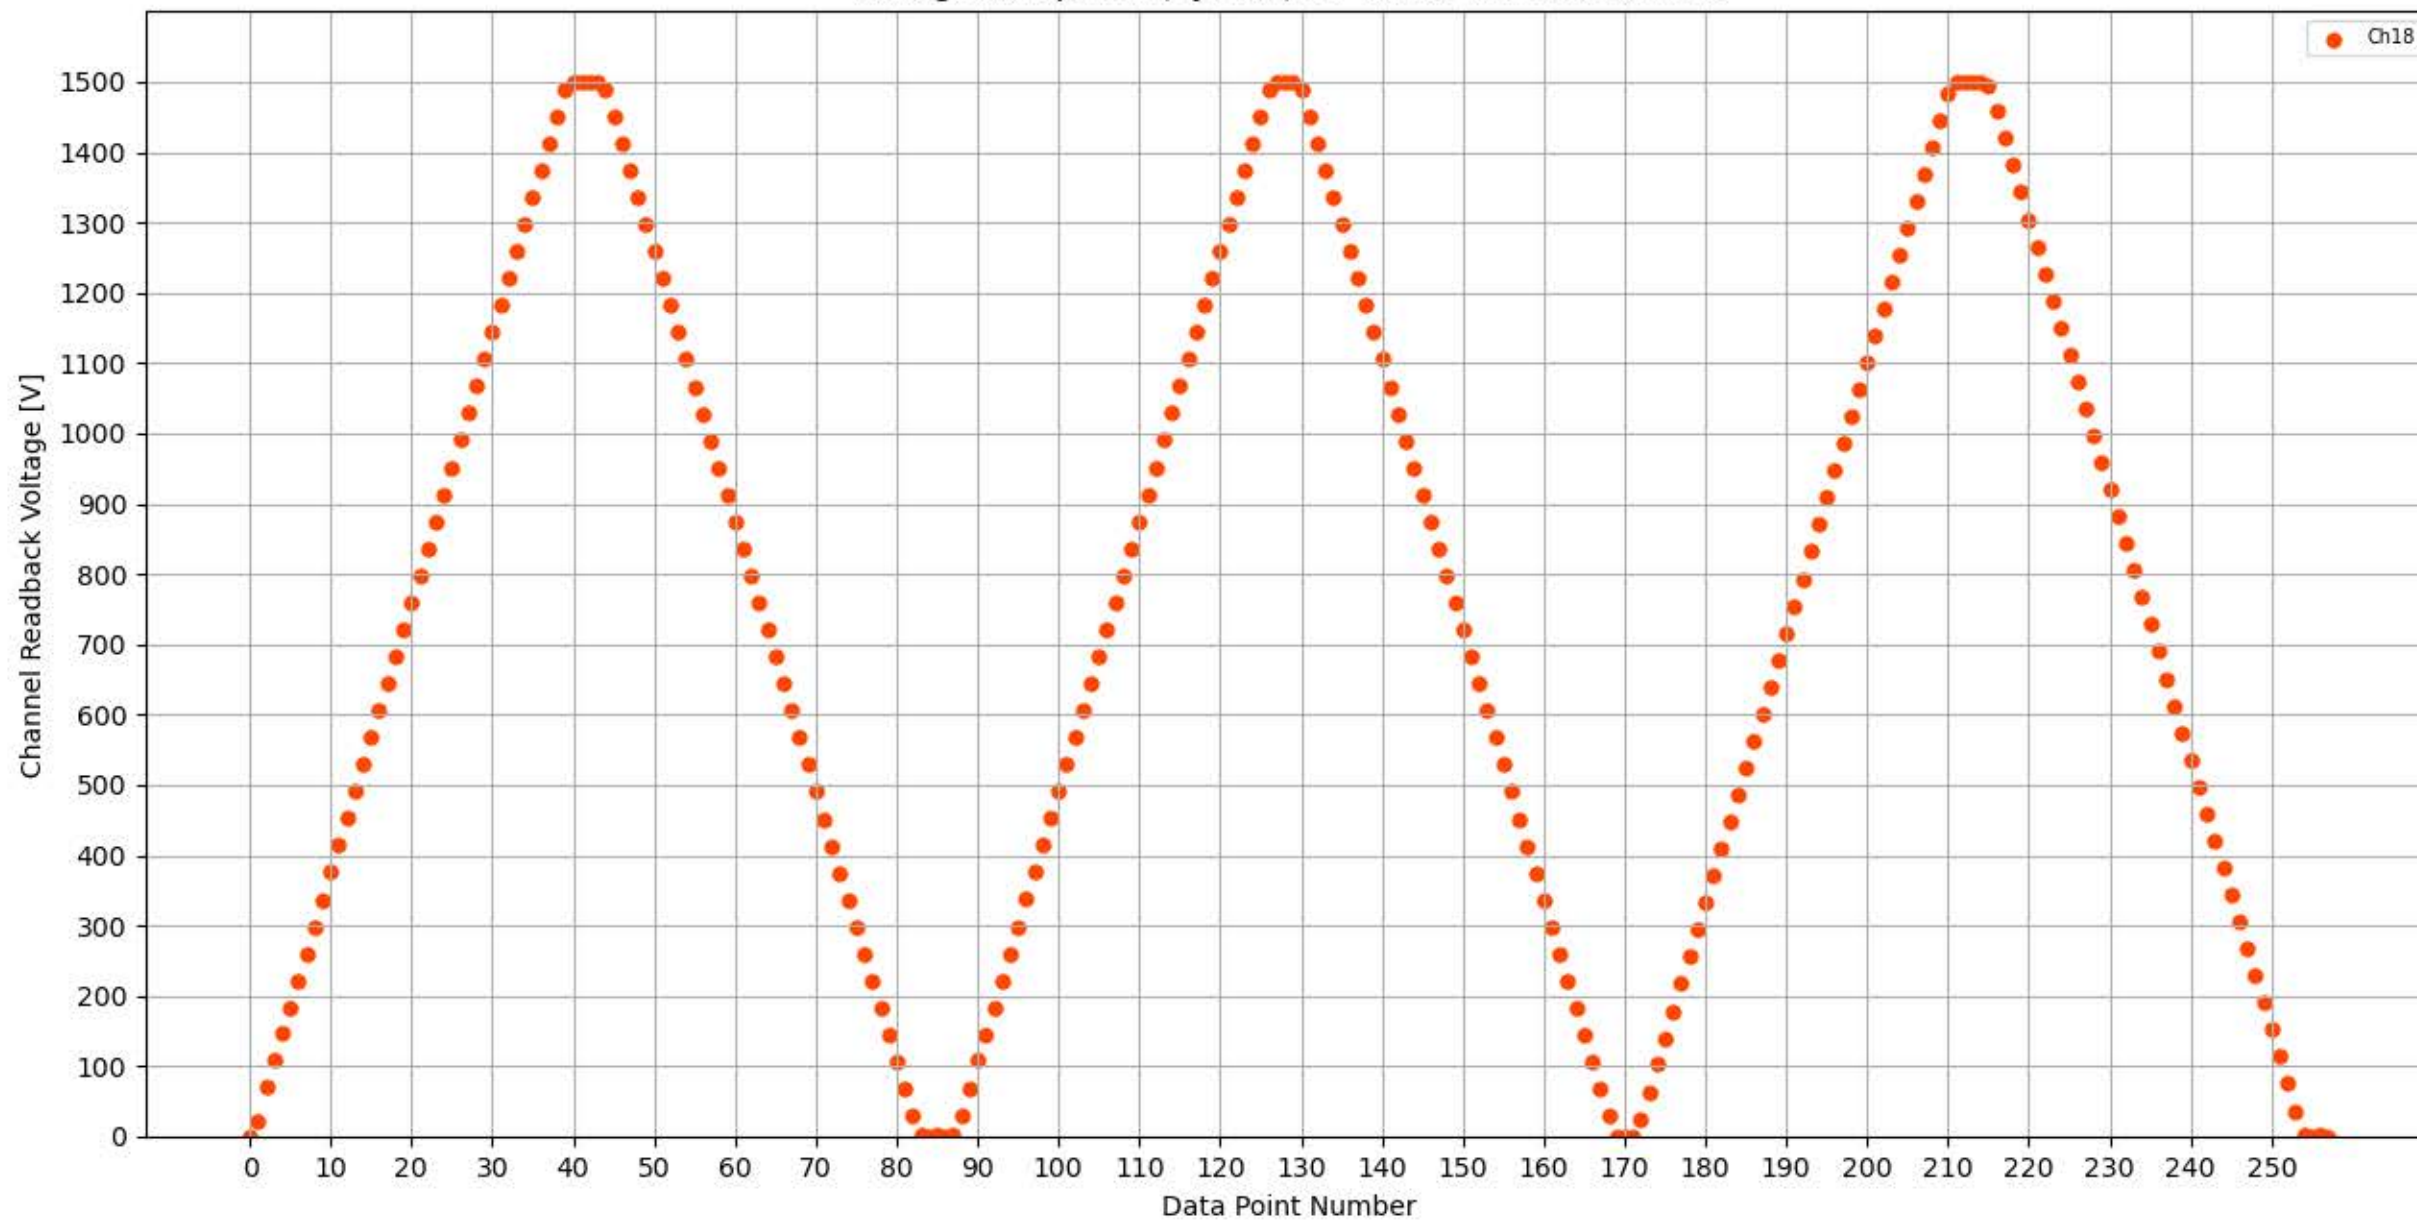

Voltage Ramp Test (Python) Bd #316, Slot #0, Ch #19

Voltage Ramp Test (Python) Bd #316, Slot #0, Ch #18