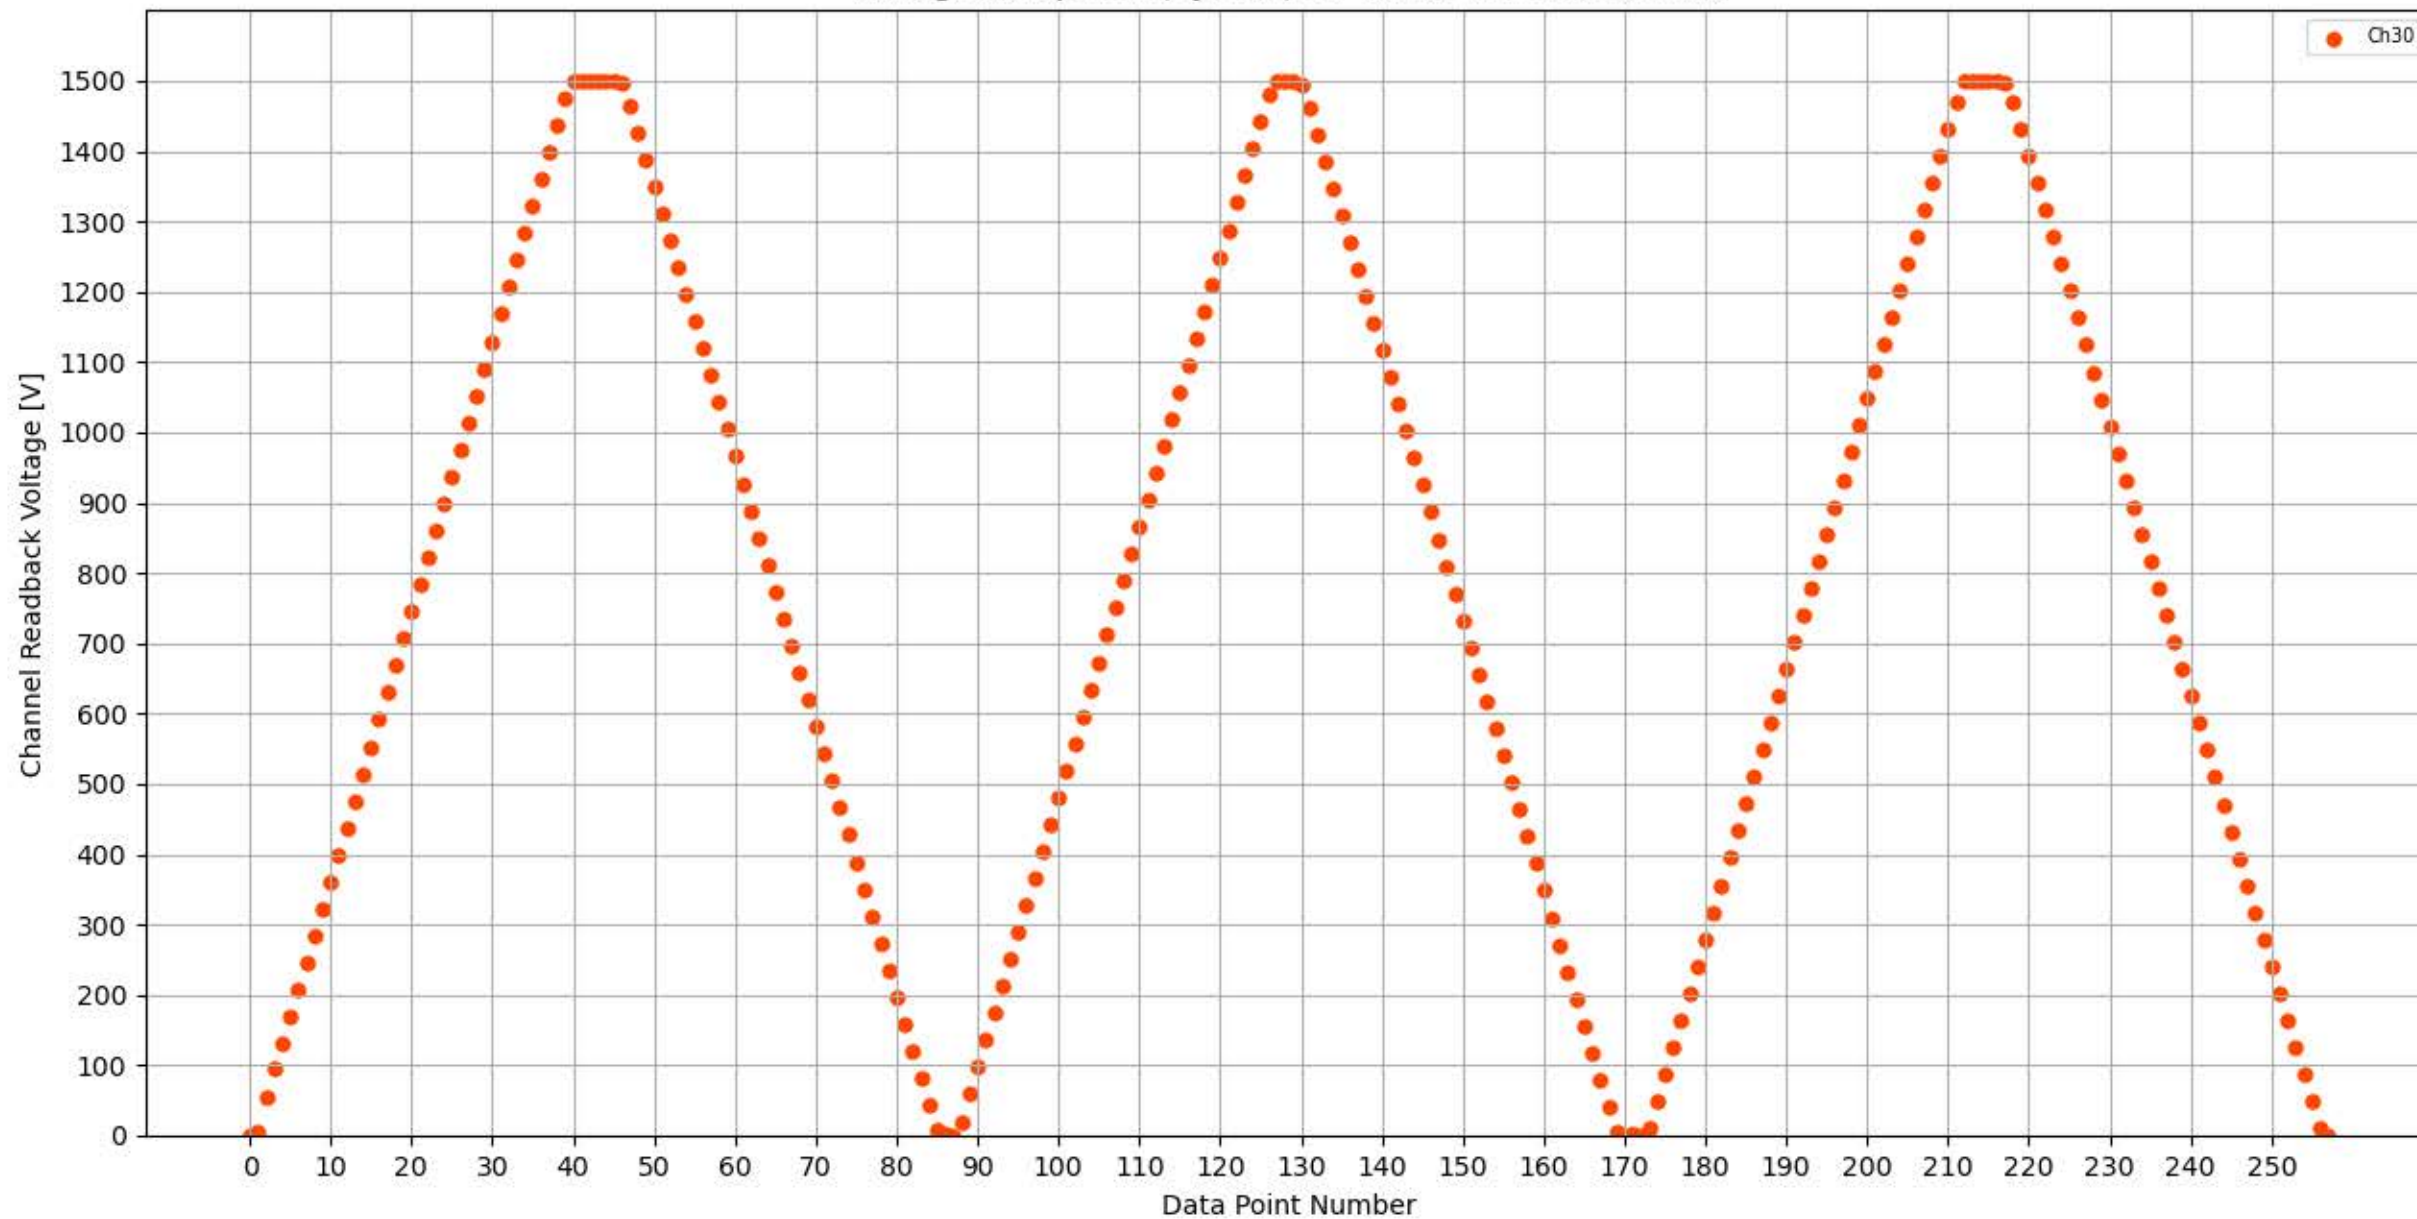

Voltage Ramp Test (Python) Bd #316, Slot #0, Ch #31

Voltage Ramp Test (Python) Bd #316, Slot #0, Ch #30